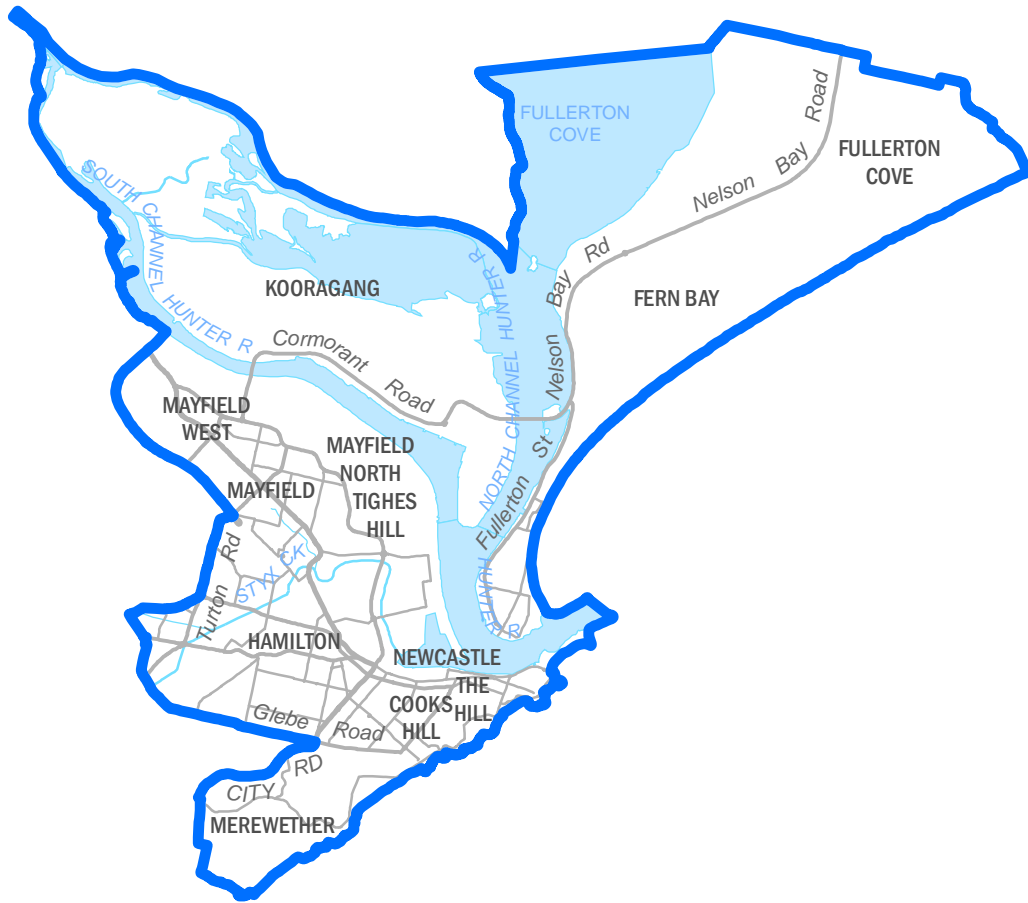

Proposed State Electoral District of
MAITLAND

Proposed State Electoral District of
MANLY

Proposed State Electoral District of
MAROUBRA

Proposed State Electoral District of
MIRANDA

Proposed State Electoral District of
MONARO

Proposed State Electoral District of
MOUNT DRUITT

Proposed State Electoral District of
MULGOA

Proposed State Electoral District of
MURRAY

Proposed State Electoral District of
MYALL LAKES

Proposed State Electoral District of
NEWCASTLE

Proposed State Electoral District of
NEWTOWN

Proposed State Electoral District of
NORTH SHORE

Proposed State Electoral District of
NORTHERN TABLELANDS

Proposed State Electoral District of
OATLEY

Proposed State Electoral District of
ORANGE