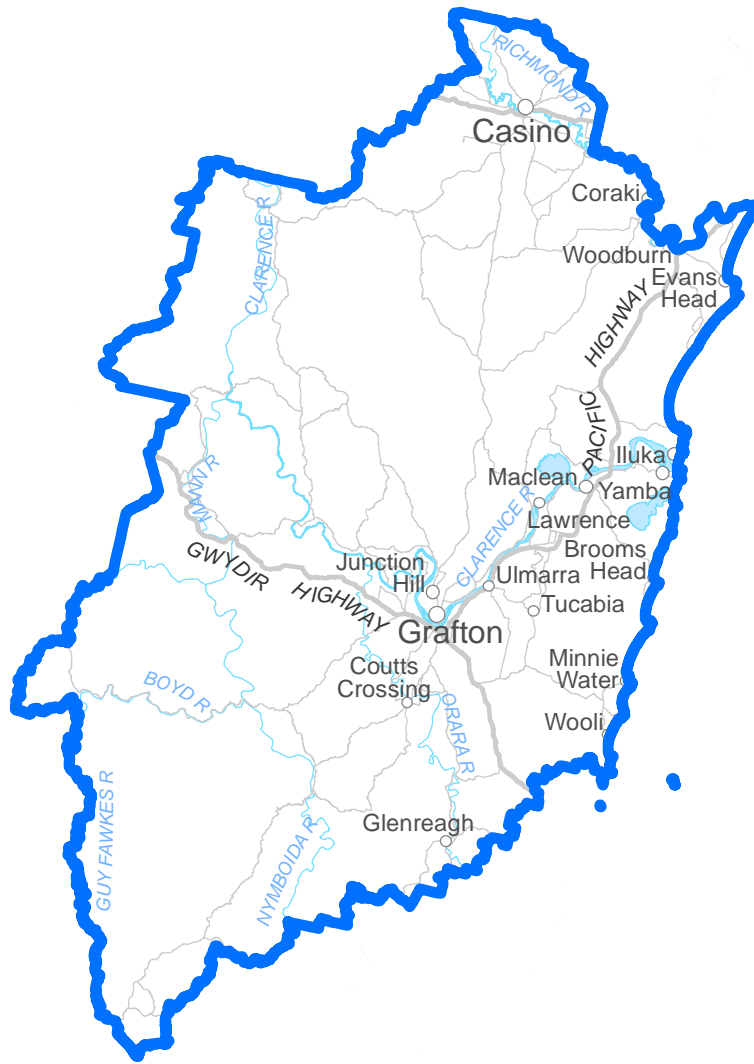

Proposed State Electoral District of
ALBURY

Proposed State Electoral District of
AUBURN

Proposed State Electoral District of **BALLINA**

Proposed State Electoral District of
BALMAIN

Proposed State Electoral District of
BANKSTOWN

Proposed State Electoral District of **BARWON**

Proposed State Electoral District of **BATHURST**

Proposed State Electoral District of
BAULKHAM HILLS

Proposed State Electoral District of
BEGA

Proposed State Electoral District of
BLACKTOWN

Proposed State Electoral District of
BLUE MOUNTAINS

Proposed State Electoral District of
CABRAMATTA

Proposed State Electoral District of
CAMPBELLTOWN

Proposed State Electoral District of
CANTERBURY

Proposed State Electoral District of
CASTLE HILL

Proposed State Electoral District of
CESSNOCK

Proposed State Electoral District of
CHARLESTOWN

Proposed State Electoral District of
CLARENCE

Proposed State Electoral District of
COFFS HARBOUR

Proposed State Electoral District of
COOGEE