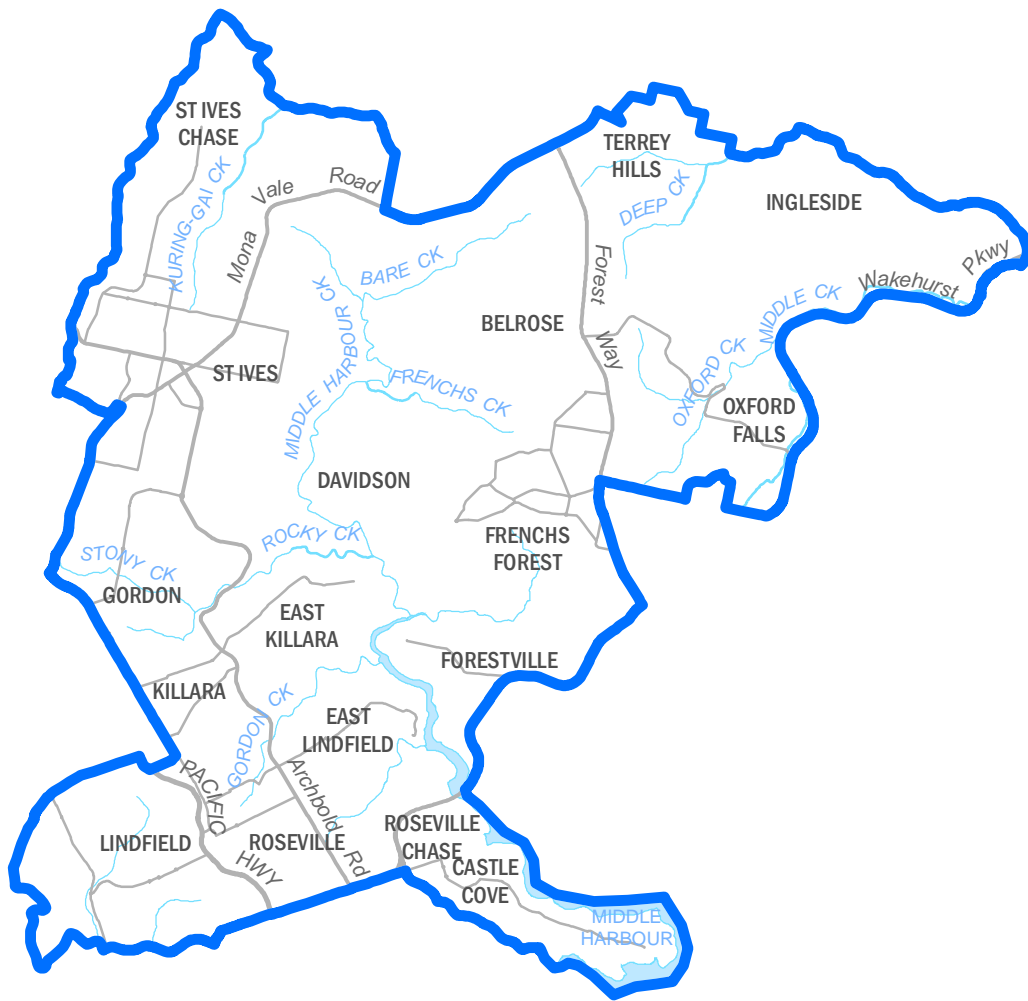

Proposed State Electoral District of
CESSNOCK

Proposed State Electoral District of
CHARLESTOWN

Proposed State Electoral District of
CLARENCE

Proposed State Electoral District of
COFFS HARBOUR

Proposed State Electoral District of
COOGEE

Proposed State Electoral District of
COOTAMUNDRA

Proposed State Electoral District of
CRONULLA

Proposed State Electoral District of
DAVIDSON

Proposed State Electoral District of
DRUMMOYNE

Proposed State Electoral District of
DUBBO