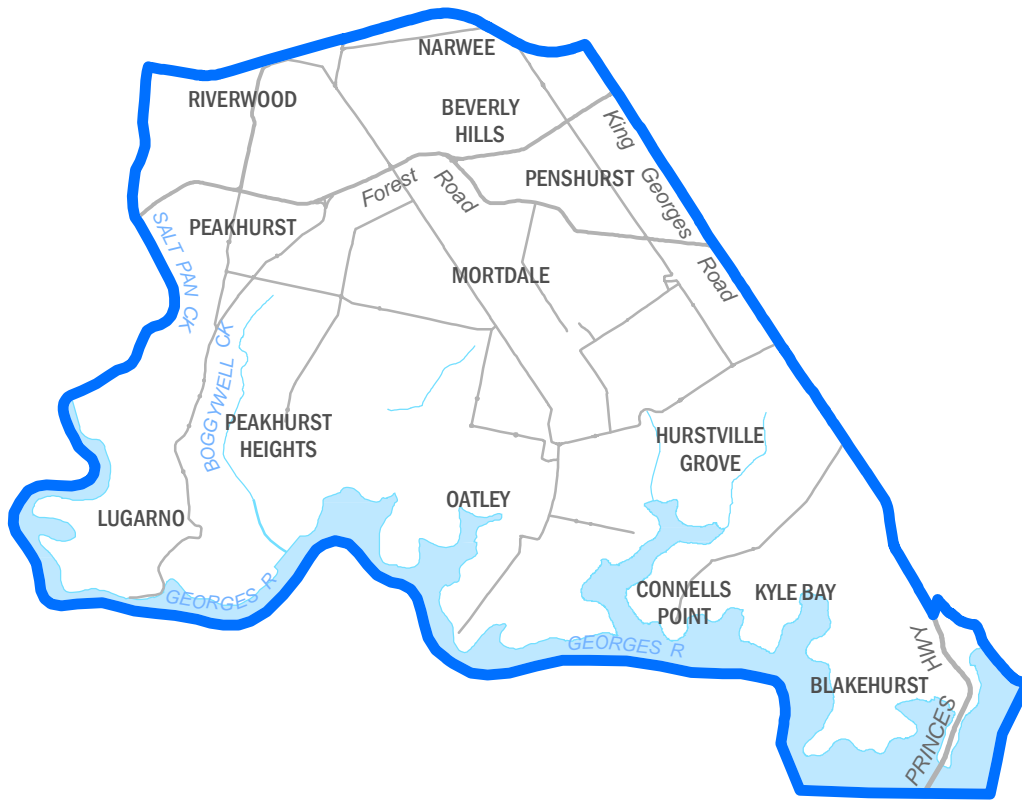

Proposed State Electoral District of
MAITLAND

Proposed State Electoral District of
MANLY

Proposed State Electoral District of
MAROUBRA

Proposed State Electoral District of
MIRANDA

Proposed State Electoral District of
MONARO

Proposed State Electoral District of
MOUNT DRUITT

Proposed State Electoral District of
MULGOA

Proposed State Electoral District of
MURRAY

Proposed State Electoral District of
MYALL LAKES

Proposed State Electoral District of
NEWCASTLE

Proposed State Electoral District of
NEWTOWN

Proposed State Electoral District of
NORTH SHORE

Proposed State Electoral District of
NORTHERN TABLELANDS

Proposed State Electoral District of
OATLEY

Proposed State Electoral District of
ORANGE