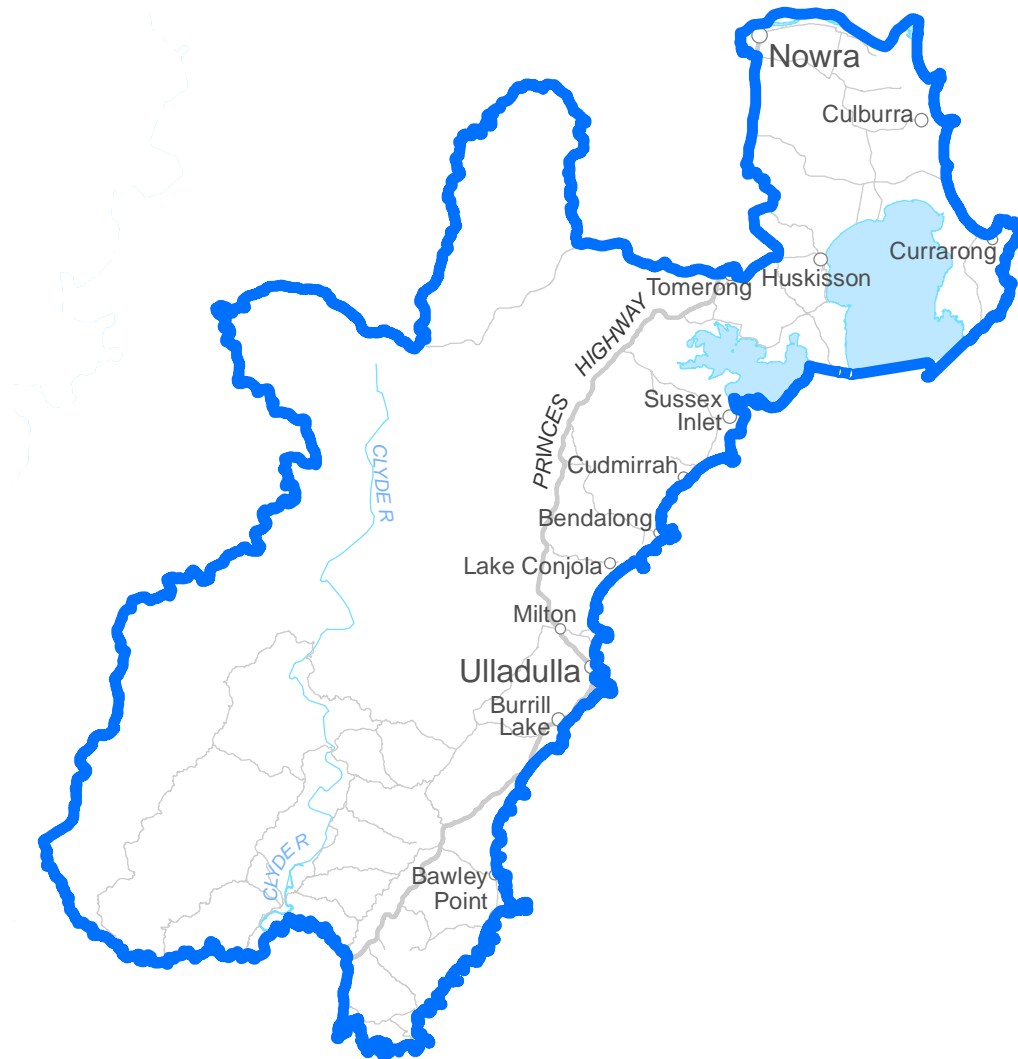

The Proposed District of Port Macquarie includes Lord Howe Island

Proposed State Electoral District of
PORT STEPHENS

Proposed State Electoral District of
PROSPECT

Proposed State Electoral District of
RIVERSTONE

Proposed State Electoral District of
ROCKDALE

Newcastle

Proposed State Electoral District of
RYDE

RYDE • **SYDNEY**

Wollongong

Proposed State Electoral District of
SEVEN HILLS

Proposed State Electoral District of
SOUTH COAST