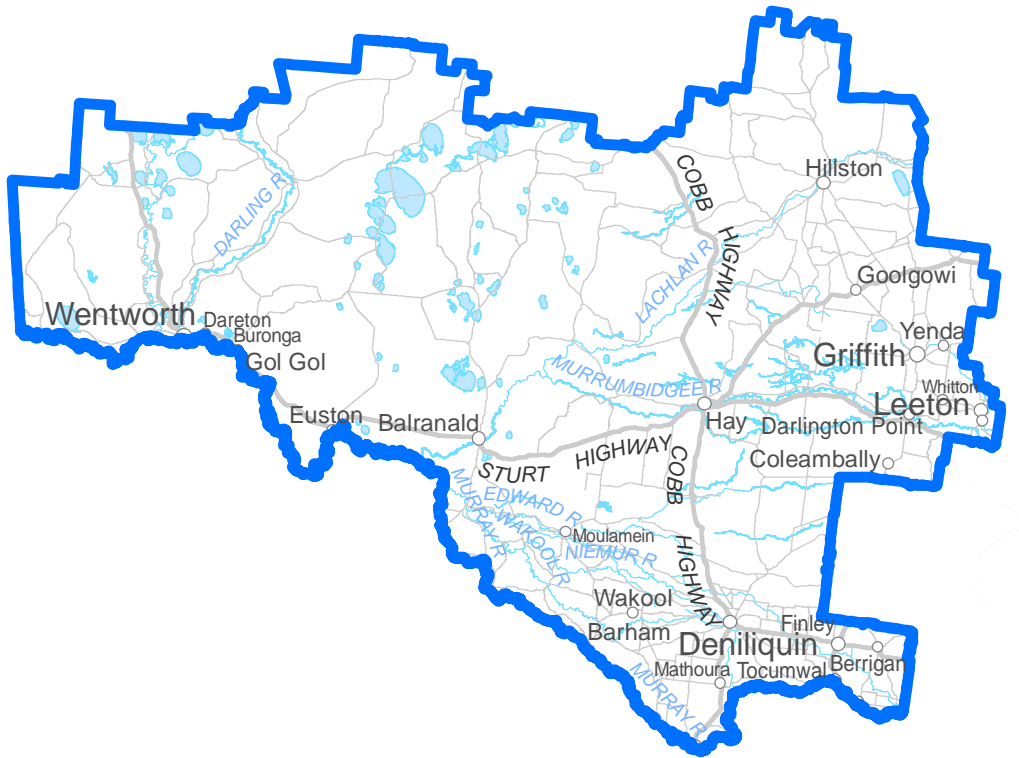

Proposed State Electoral District of
MURRAY