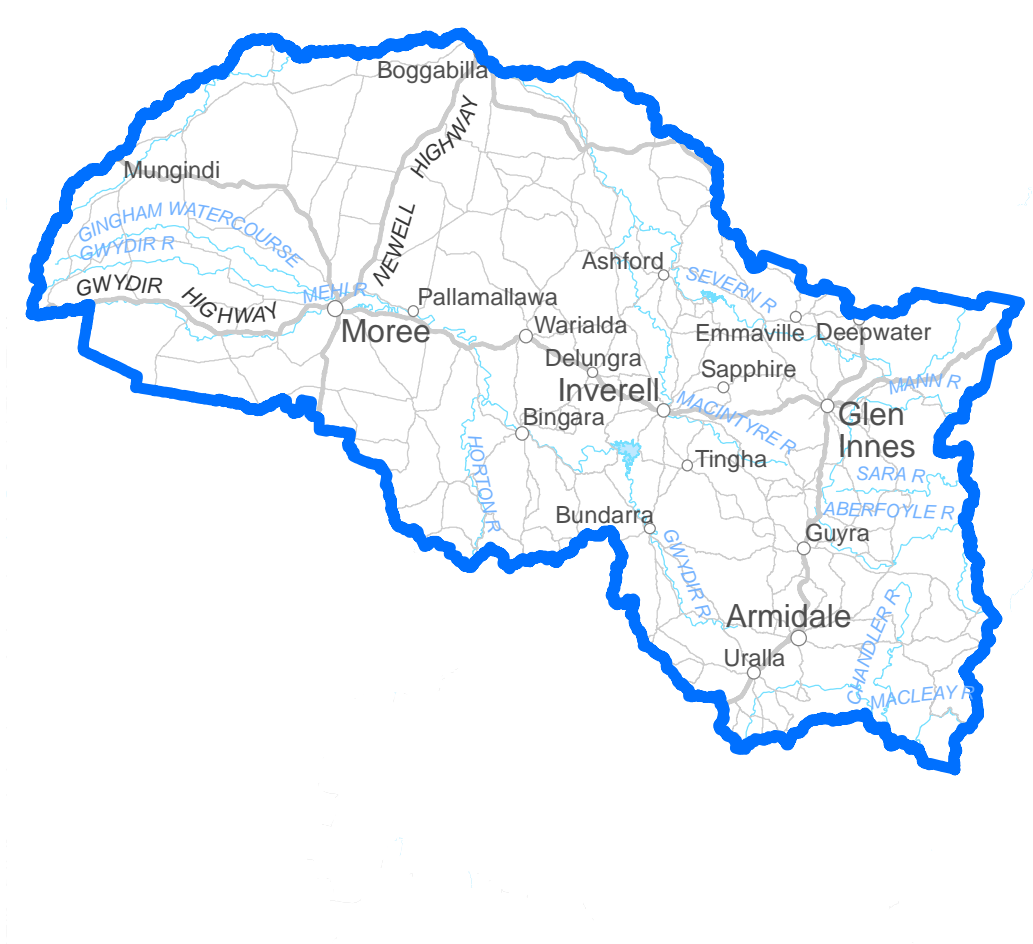

Proposed State Electoral District of
NORTHERN TABLELANDS