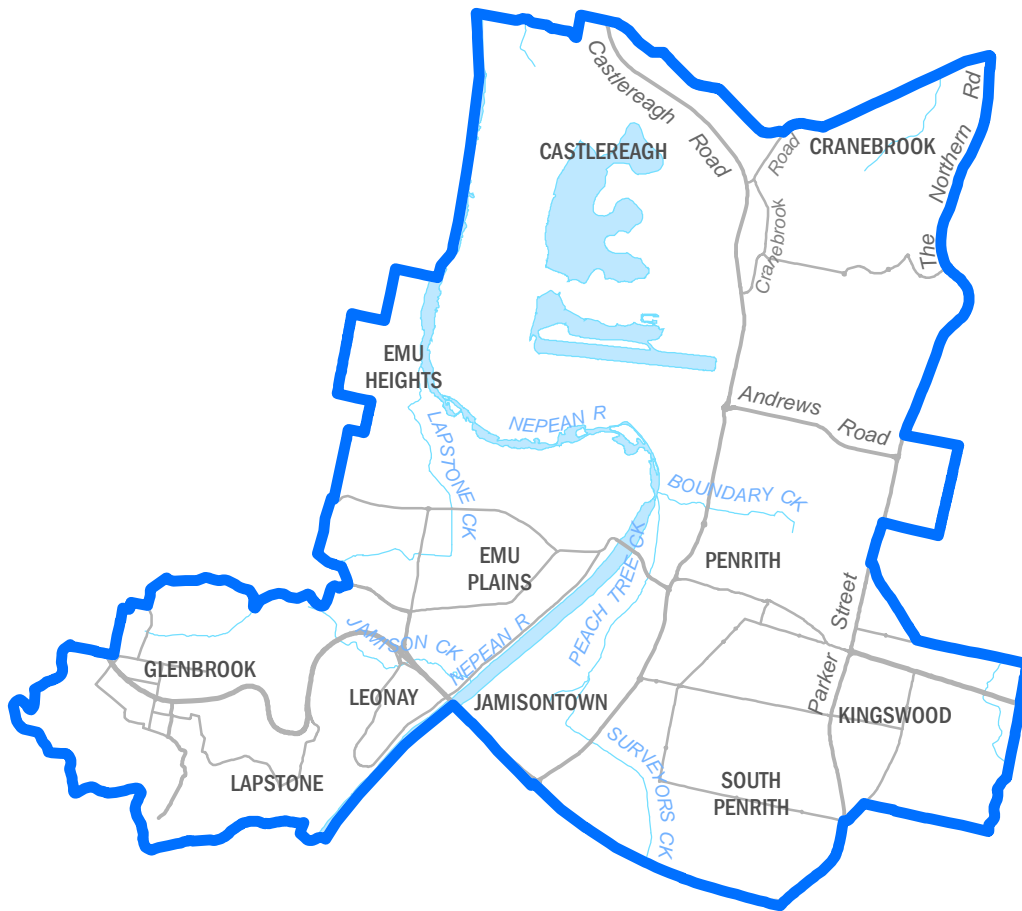

Proposed State Electoral District of
NEWTOWN

Proposed State Electoral District of
NORTH SHORE

Proposed State Electoral District of
NORTHERN TABLELANDS

Proposed State Electoral District of
OATLEY

Proposed State Electoral District of
ORANGE

Proposed State Electoral District of
OXLEY

Proposed State Electoral District of
PARRAMATTA

Proposed State Electoral District of
PENRITH

Proposed State Electoral District of
PITTWATER

Proposed State Electoral District of
PORT MACQUARIE

The Proposed District of Port Macquarie includes Lord Howe Island

Proposed State Electoral District of
PORT STEPHENS

Proposed State Electoral District of
PROSPECT

Proposed State Electoral District of
RIVERSTONE