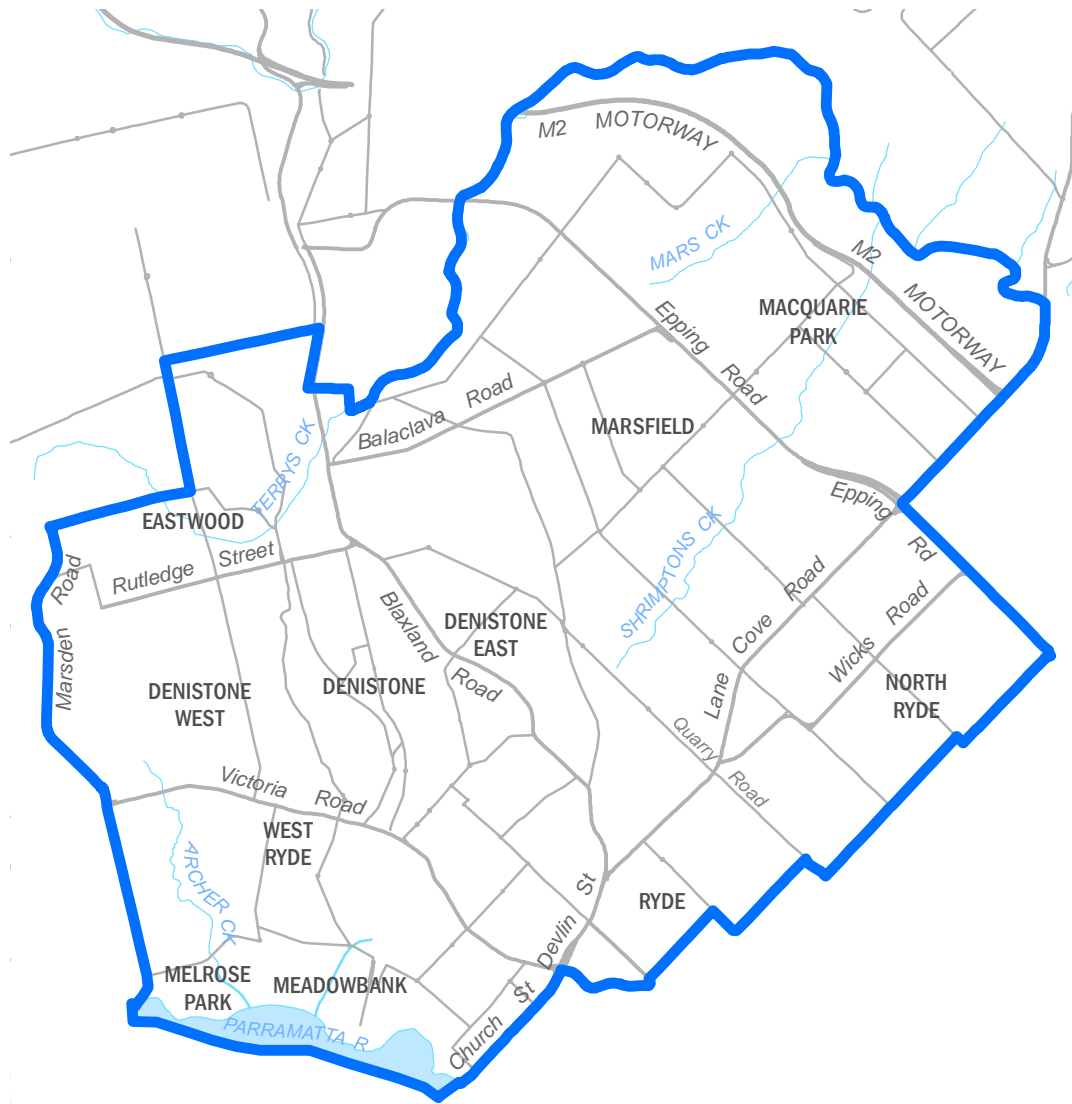

Newcastle

Proposed State Electoral District of
RYDE

RYDE • **SYDNEY**

Wollongong