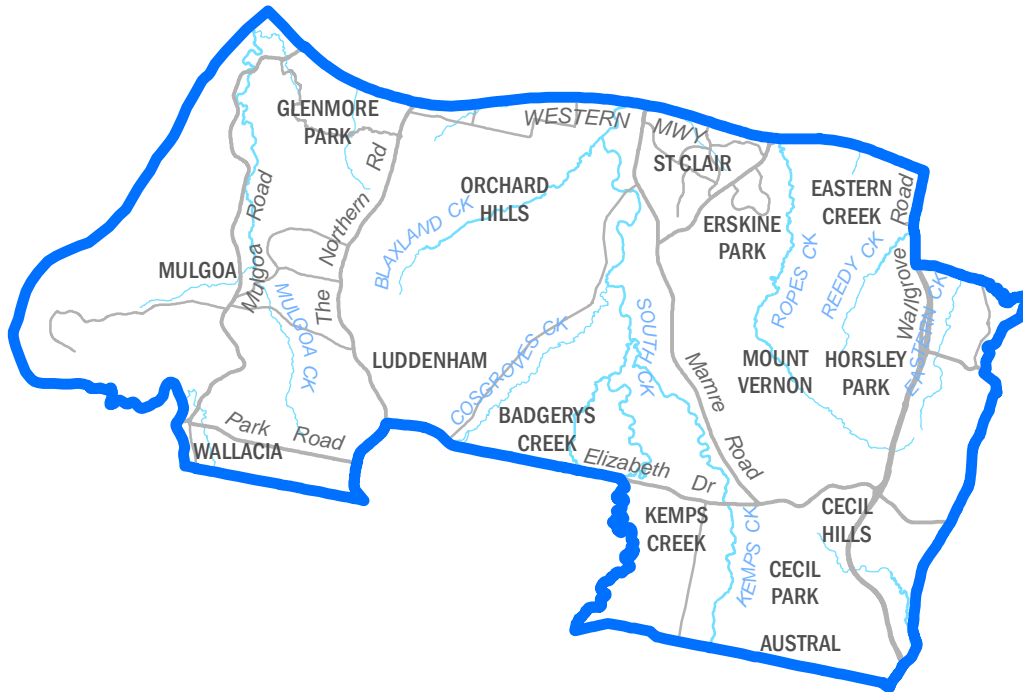

Proposed State Electoral District of
LANE COVE

Proposed State Electoral District of
LISMORE

Proposed State Electoral District of
LIVERPOOL

Proposed State Electoral District of
LONDONDERRY

Proposed State Electoral District of
MACQUARIE FIELDS

Proposed State Electoral District of
MAITLAND

Proposed State Electoral District of
MANLY

Proposed State Electoral District of
MAROUBRA

Proposed State Electoral District of
MIRANDA

Proposed State Electoral District of
MONARO

Proposed State Electoral District of
MOUNT DRUITT

Proposed State Electoral District of
MULGOA

Proposed State Electoral District of
MURRAY

Proposed State Electoral District of
MYALL LAKES

Proposed State Electoral District of
NEWCASTLE