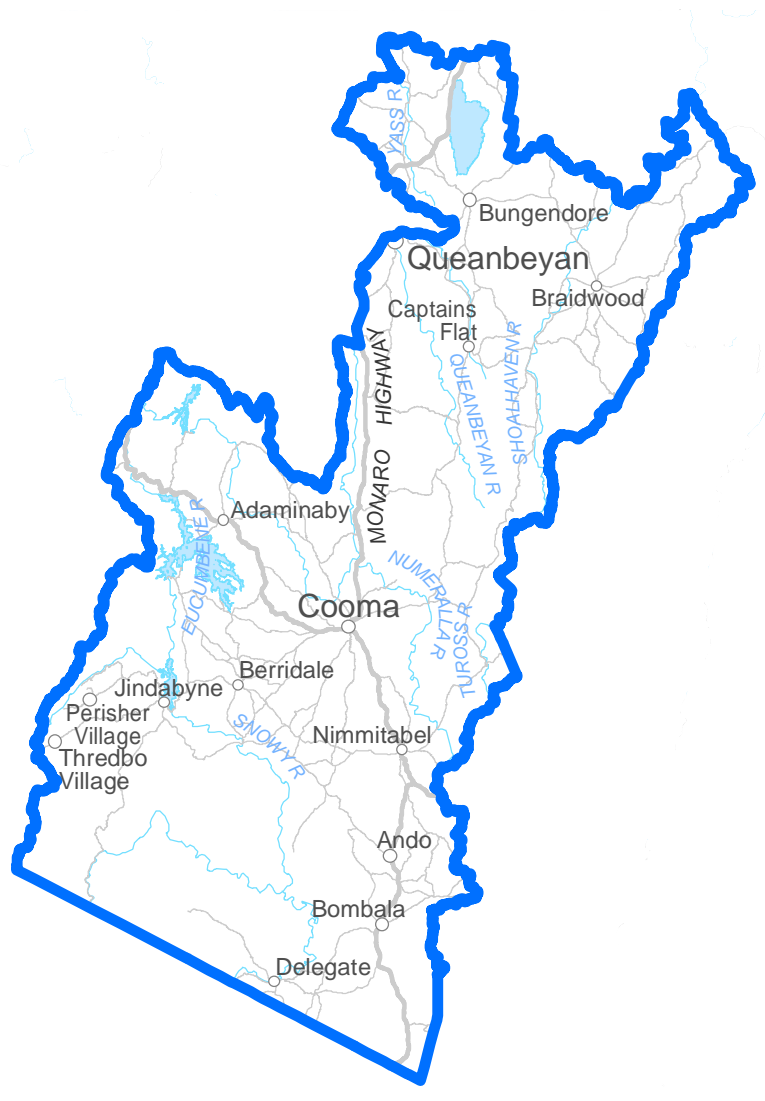

Proposed State Electoral District of
LANE COVE

Proposed State Electoral District of
LISMORE

Proposed State Electoral District of
LIVERPOOL

Proposed State Electoral District of
LONDONDERRY

Proposed State Electoral District of
MACQUARIE FIELDS

Proposed State Electoral District of
MAITLAND

Proposed State Electoral District of
MANLY

Proposed State Electoral District of
MAROUBRA

Proposed State Electoral District of
MIRANDA

Proposed State Electoral District of
MONARO