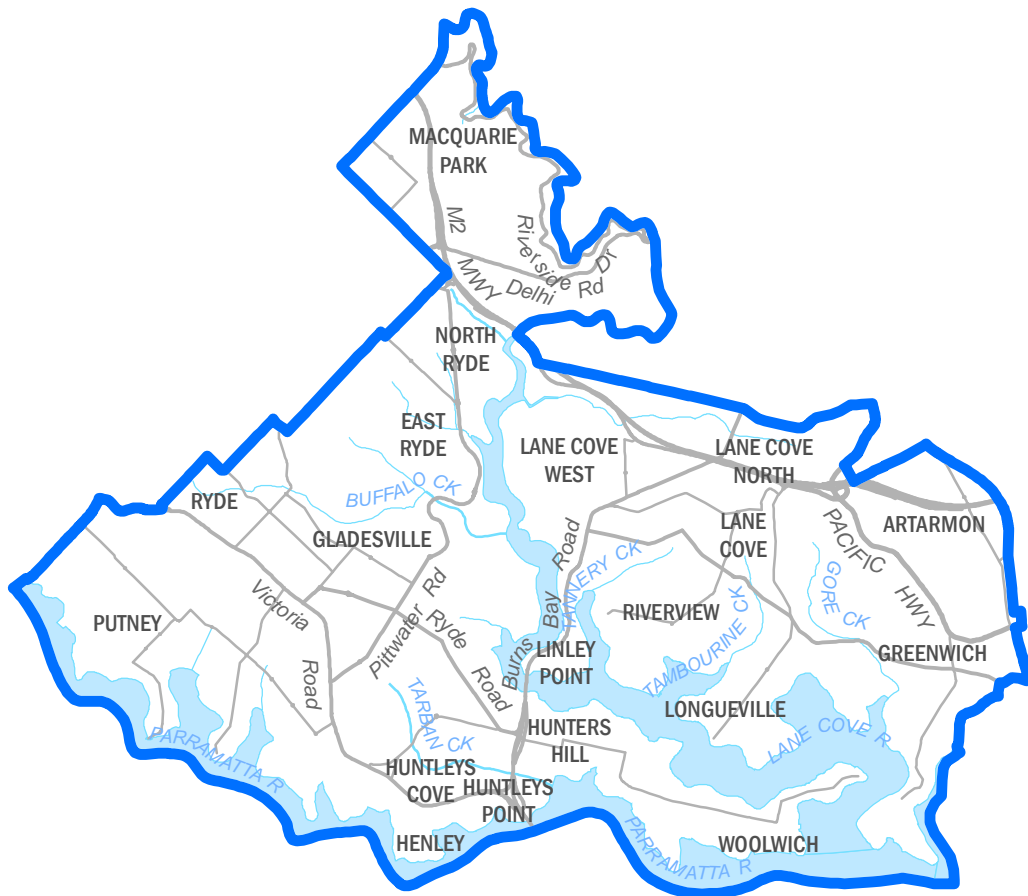

Proposed State Electoral District of
KIAMA

Proposed State Electoral District of
KOGARAH

Proposed State Electoral District of
KU-RING-GAI

Proposed State Electoral District of
LAKE MACQUARIE

Proposed State Electoral District of
LAKEMBA

Proposed State Electoral District of
LANE COVE

Proposed State Electoral District of
LISMORE

Proposed State Electoral District of
LIVERPOOL

Proposed State Electoral District of
LONDONDERRY

Proposed State Electoral District of
MACQUARIE FIELDS