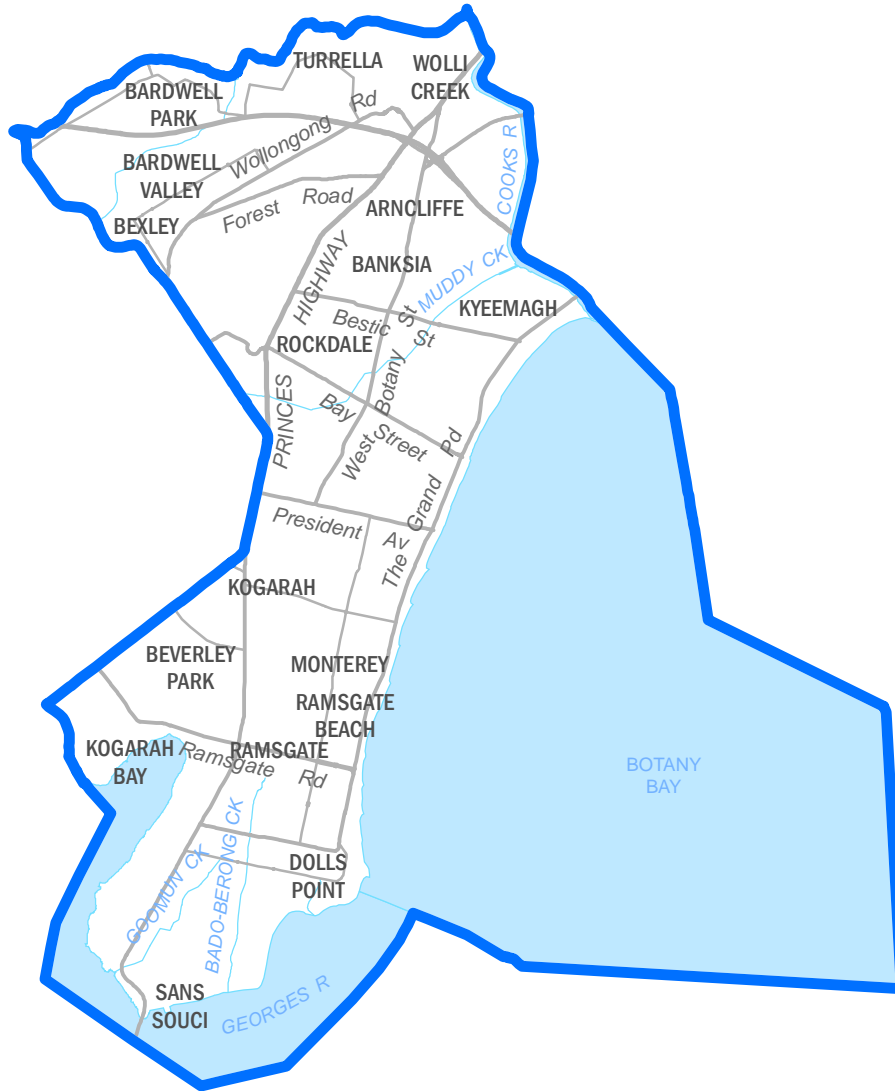

The Proposed District of Port Macquarie includes Lord Howe Island

Proposed State Electoral District of
PORT STEPHENS

Proposed State Electoral District of
PROSPECT

Proposed State Electoral District of
RIVERSTONE