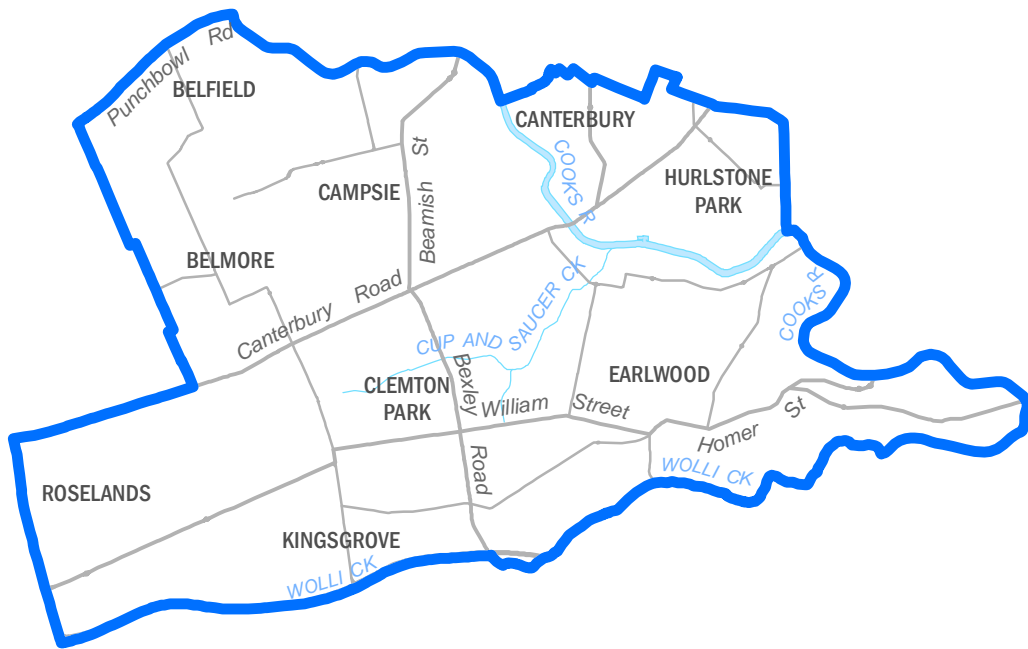

Proposed State Electoral District of **BARWON**

Proposed State Electoral District of **BATHURST**

Proposed State Electoral District of
BAULKHAM HILLS

Proposed State Electoral District of
BEGA

Proposed State Electoral District of
BLACKTOWN

Proposed State Electoral District of
BLUE MOUNTAINS

Proposed State Electoral District of
CABRAMATTA

Proposed State Electoral District of
CAMPBELLTOWN

Proposed State Electoral District of
CANTERBURY

Proposed State Electoral District of
CASTLE HILL

Proposed State Electoral District of
CESSNOCK

Proposed State Electoral District of
CHARLESTOWN

Proposed State Electoral District of
CLARENCE

Proposed State Electoral District of
COFFS HARBOUR

Proposed State Electoral District of
COOGEE

Proposed State Electoral District of
COOTAMUNDRA

Proposed State Electoral District of
CRONULLA

Proposed State Electoral District of
DAVIDSON

Proposed State Electoral District of
DRUMMOYNE

Proposed State Electoral District of
DUBBO