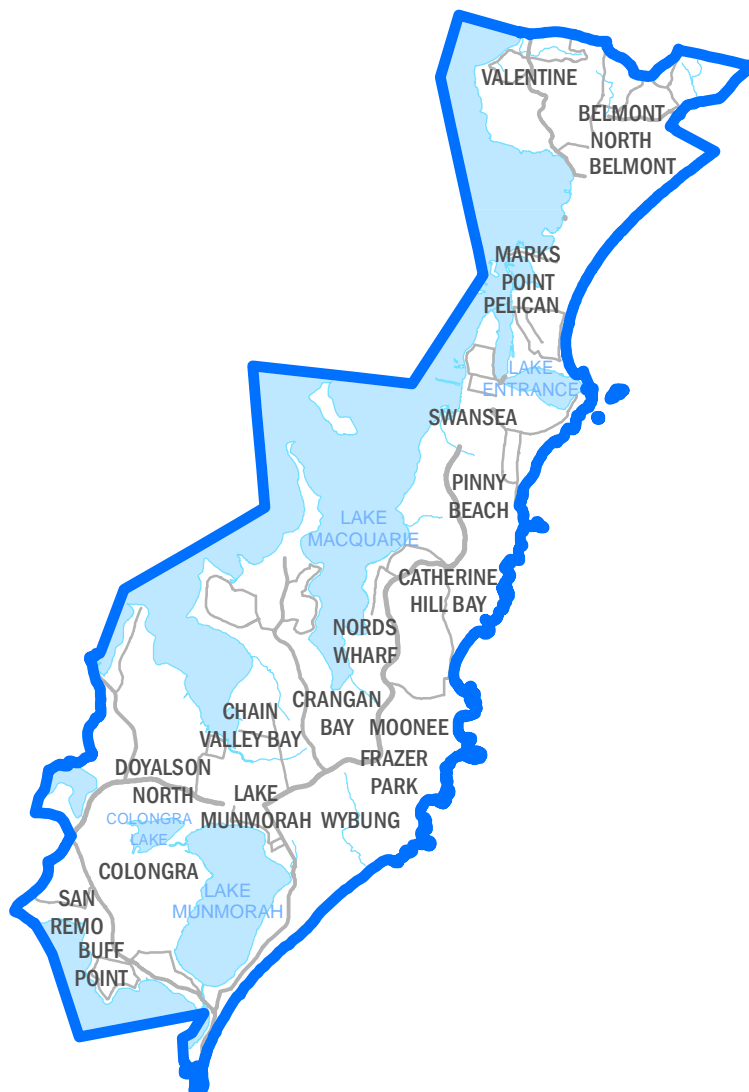

Proposed State Electoral District of
SWANSEA