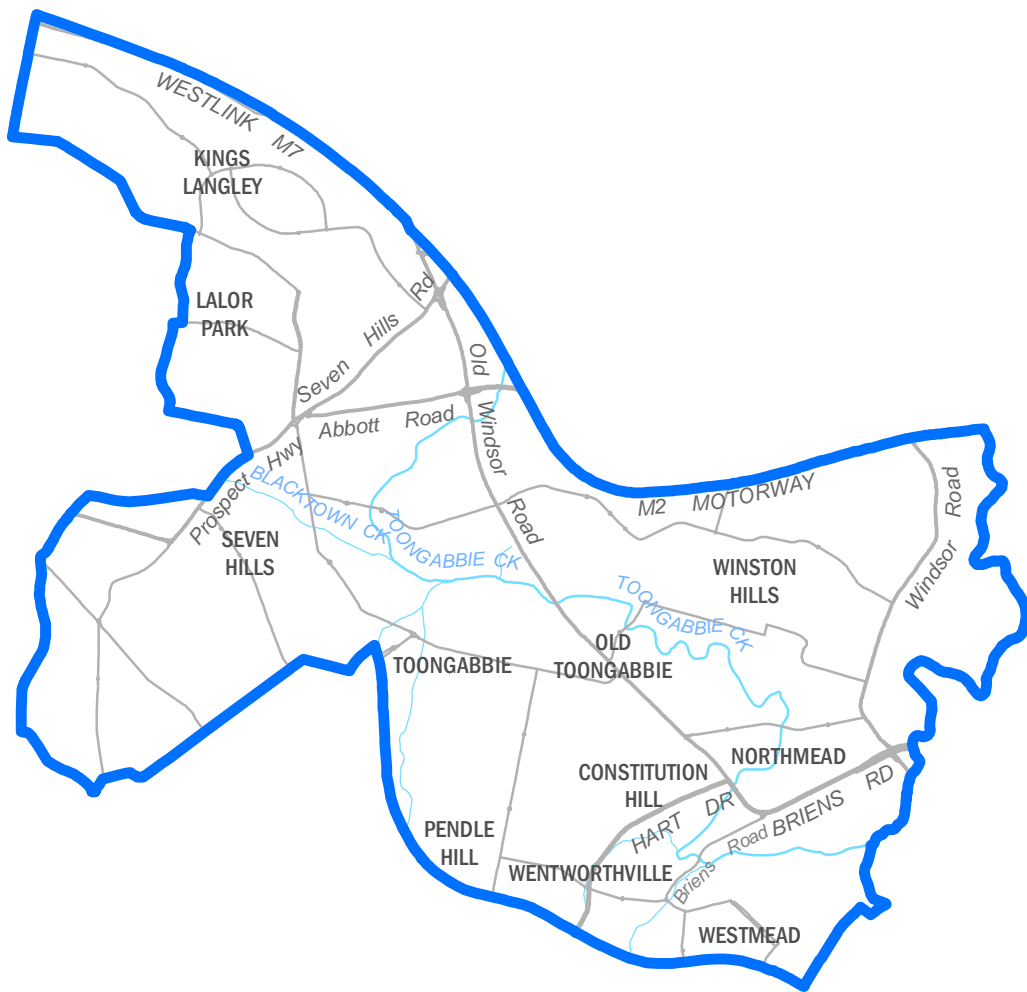

Proposed State Electoral District of
SEVEN HILLS