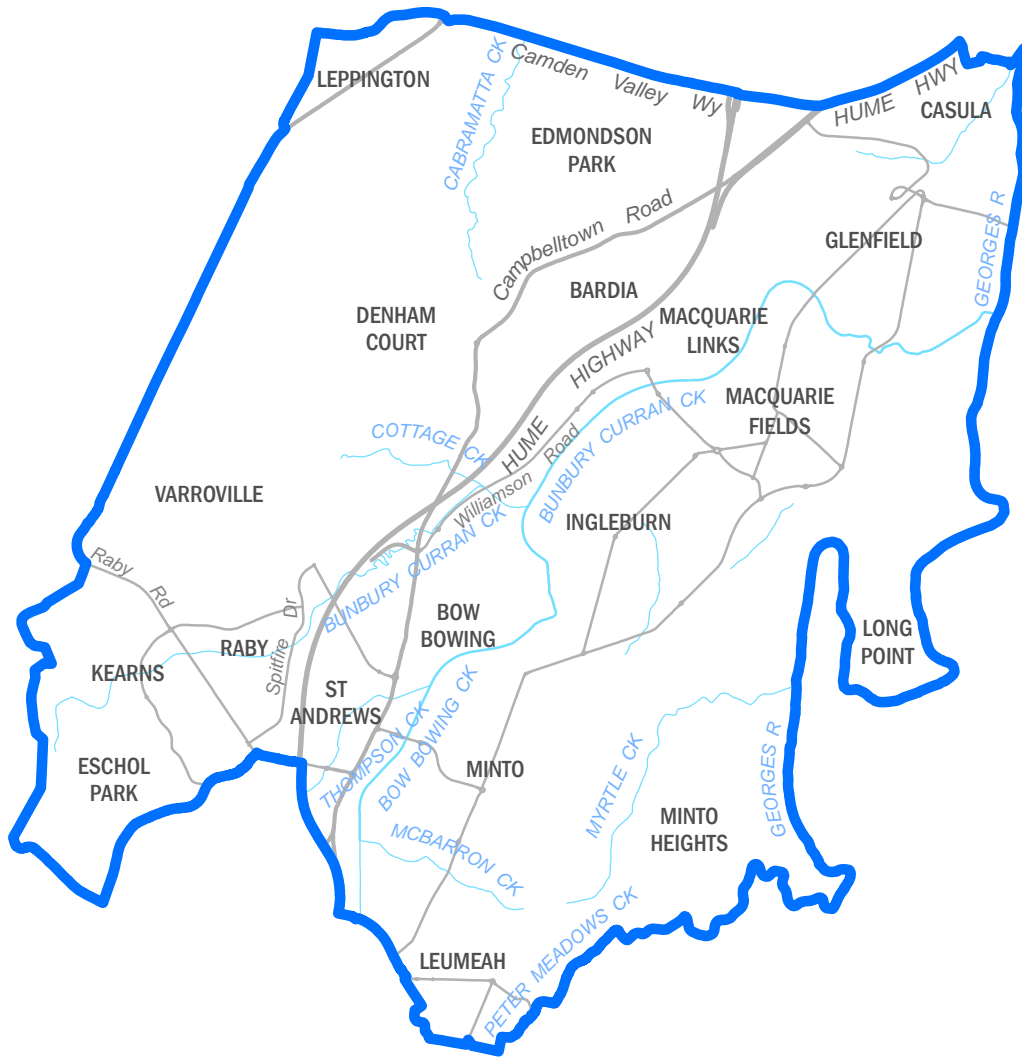

2013 NSW Redistribution of Electoral Districts
Determined State Electoral District of
MACQUARIE FIELDS