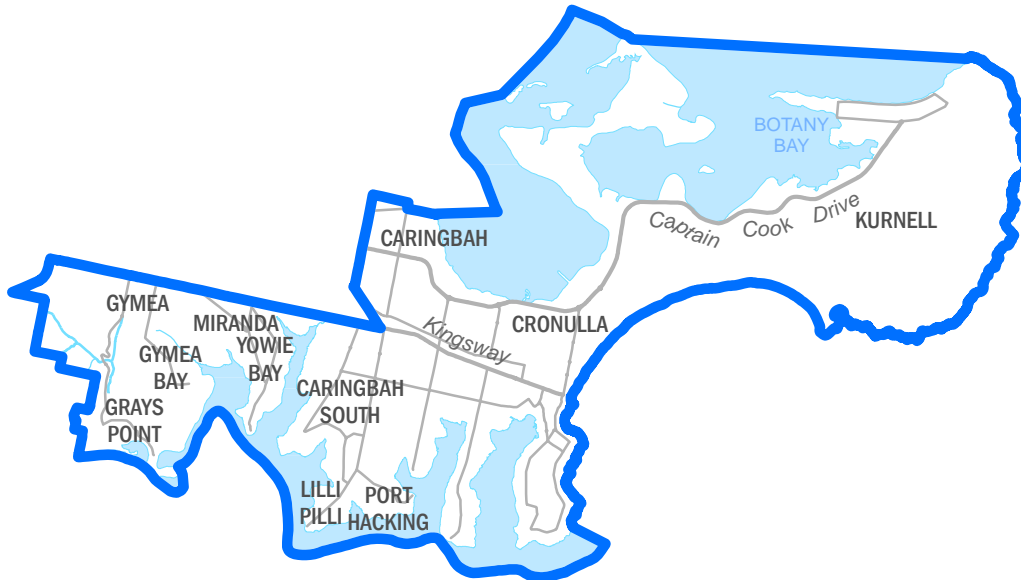

2013 NSW Redistribution of Electoral Districts
Determined State Electoral District of
COFFS HARBOUR

2013 NSW Redistribution of Electoral Districts

Determined State Electoral District of

COOGEE

2013 NSW Redistribution of Electoral Districts
Determined State Electoral District of
COOTAMUNDRA

2013 NSW Redistribution of Electoral Districts

Determined State Electoral District of
CRONULLA

2013 NSW Redistribution of Electoral Districts

Determined State Electoral District of
DAVIDSON

2013 NSW Redistribution of Electoral Districts