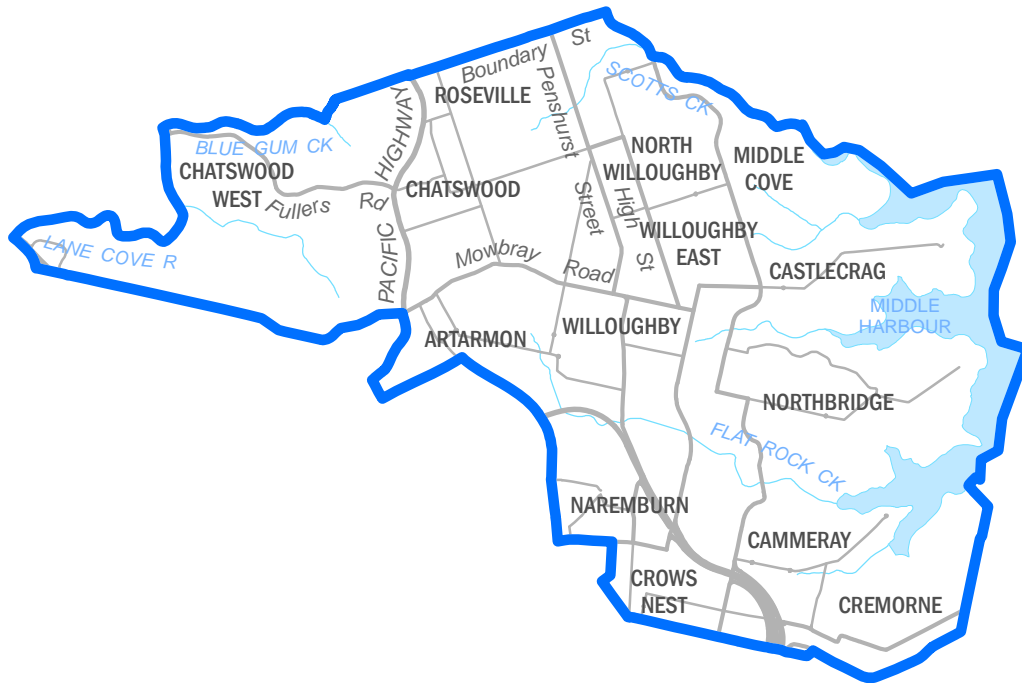

2013 NSW Redistribution of Electoral Districts

Determined State Electoral District of
WILLOUGHBY