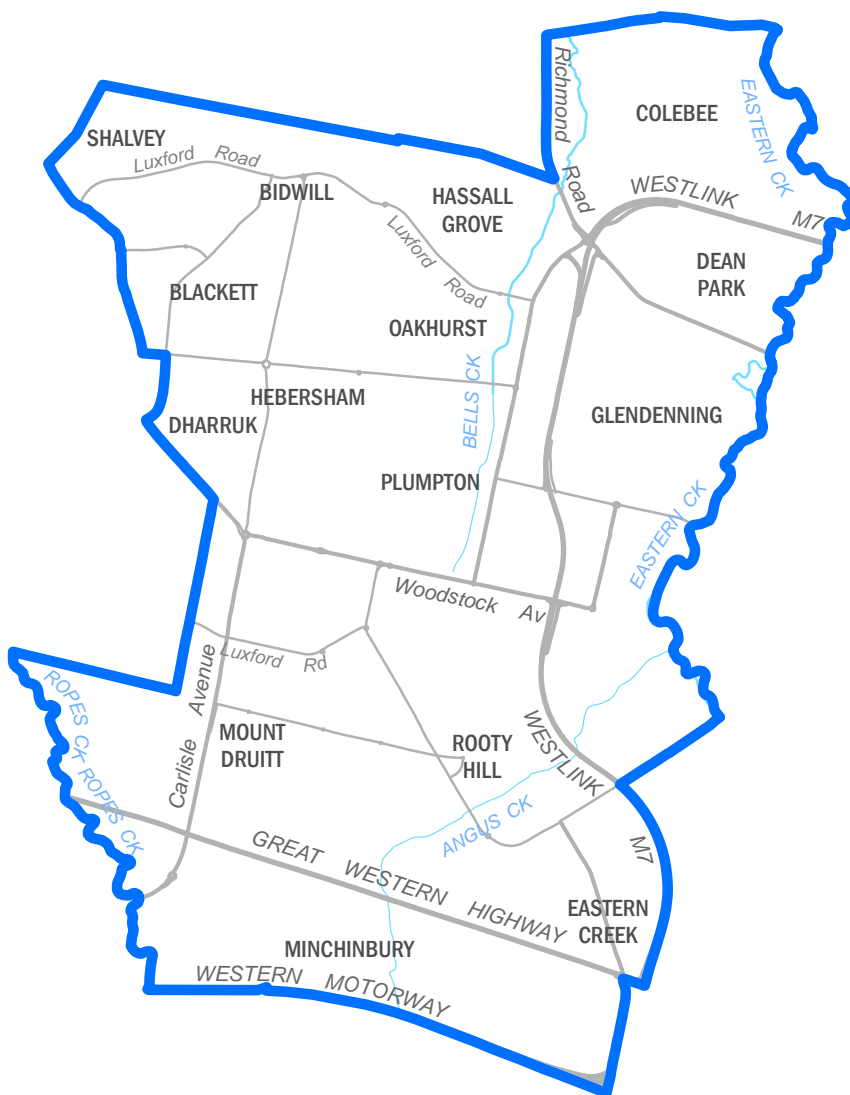

2013 NSW Redistribution of Electoral Districts

Determined State Electoral District of
MOUNT DRUITT