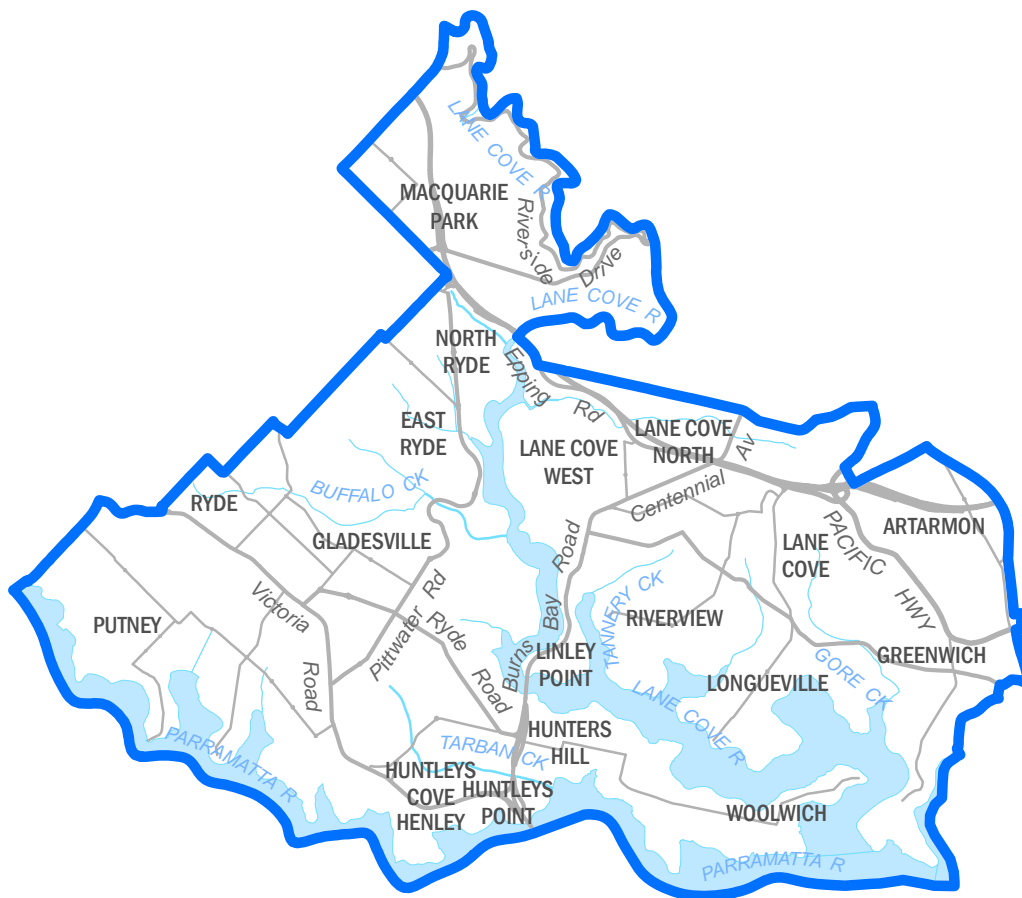

2013 NSW Redistribution of Electoral Districts

Determined State Electoral District of
LAKE MACQUARIE

2013 NSW Redistribution of Electoral Districts

Determined State Electoral District of **LAKEMBA**

2013 NSW Redistribution of Electoral Districts