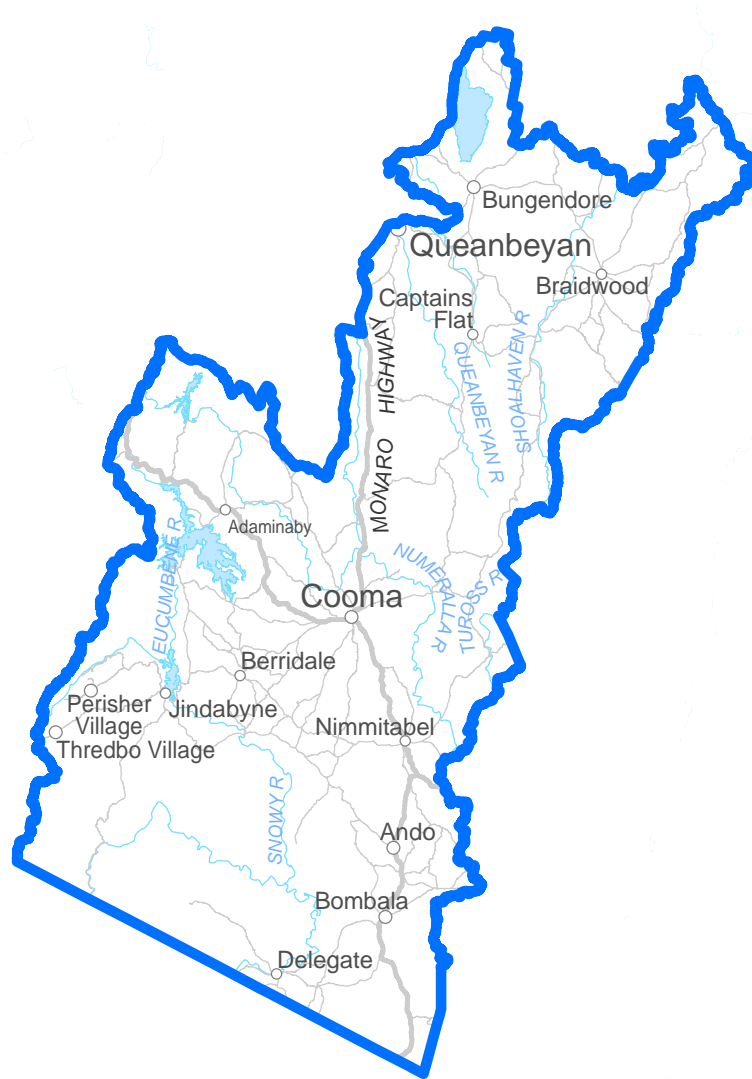

2013 NSW Redistribution of Electoral Districts

Determined State Electoral District of **MONARO**