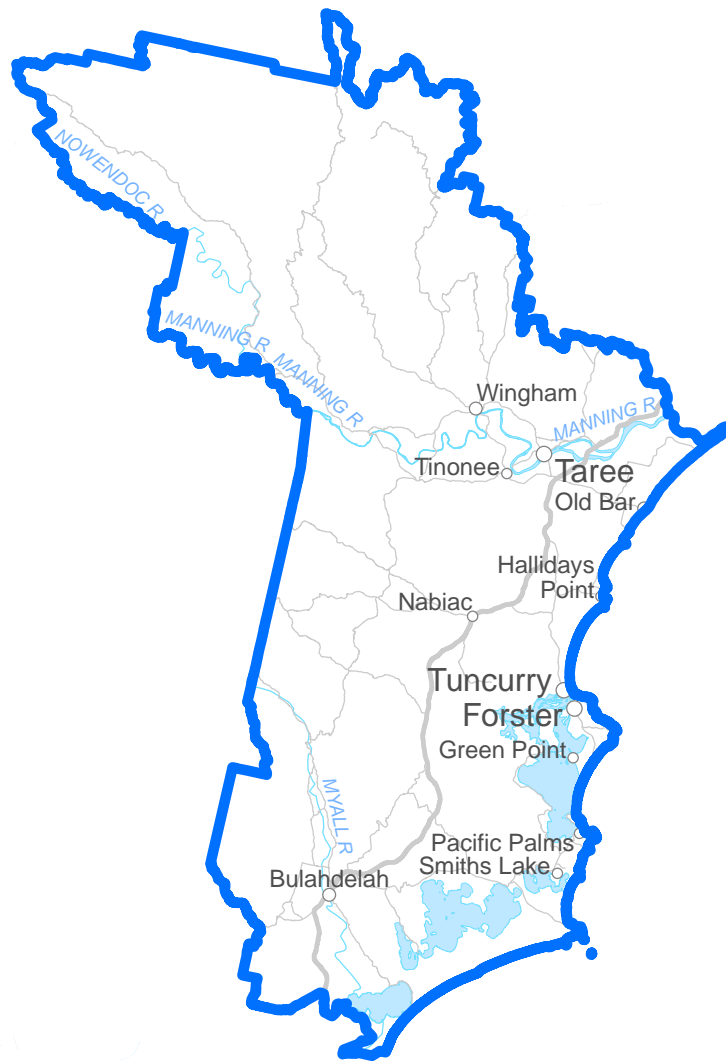

Determined State Electoral District of
MOUNT DRUITT

2013 NSW Redistribution of Electoral Districts

Determined State Electoral District of
MULGOA

2013 NSW Redistribution of Electoral Districts
Determined State Electoral District of **MURRAY**