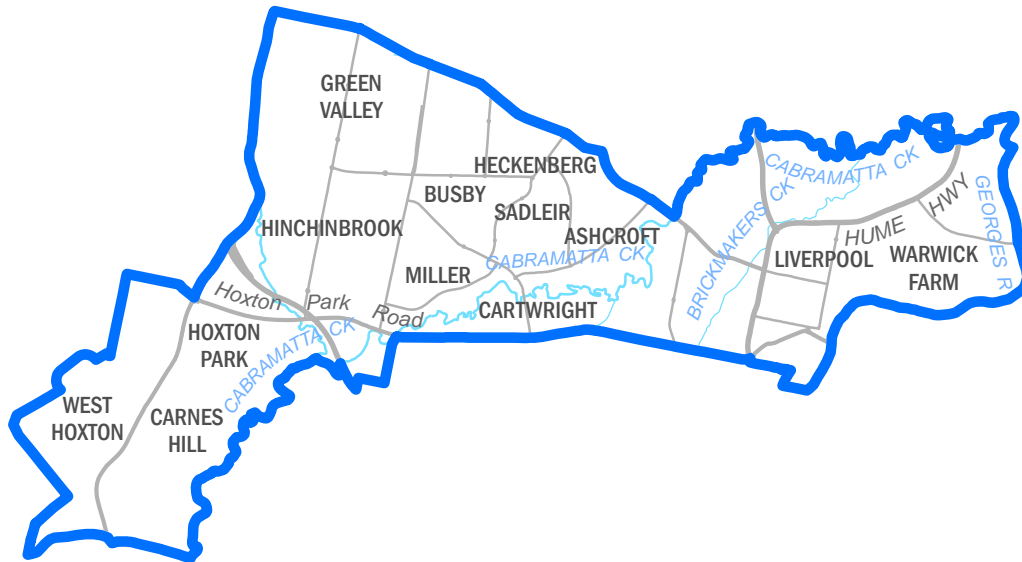

2013 NSW Redistribution of Electoral Districts

Determined State Electoral District of
LAKE MACQUARIE

2013 NSW Redistribution of Electoral Districts

Determined State Electoral District of **LAKEMBA**

2013 NSW Redistribution of Electoral Districts

Determined State Electoral District of
LANE COVE

2013 NSW Redistribution of Electoral Districts
Determined State Electoral District of
LISMORE

2013 NSW Redistribution of Electoral Districts
Determined State Electoral District of
LIVERPOOL