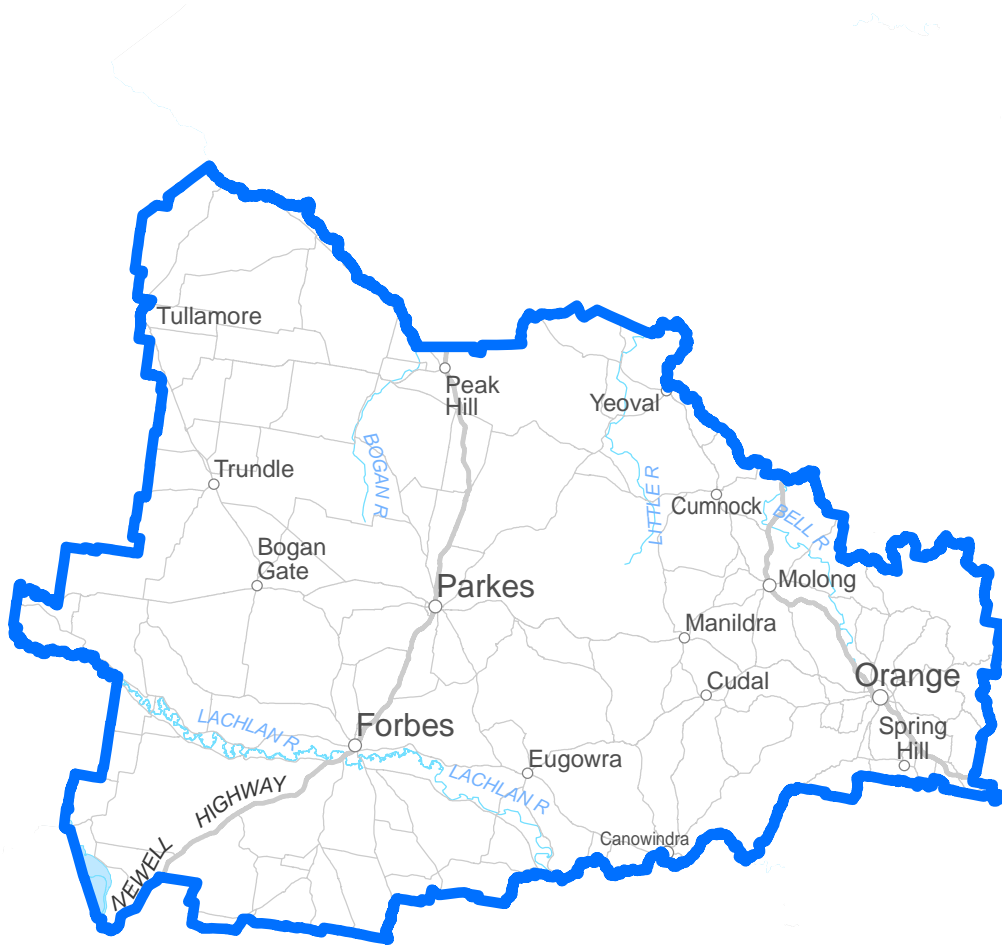

2013 NSW Redistribution of Electoral Districts
Determined State Electoral District of **ORANGE**