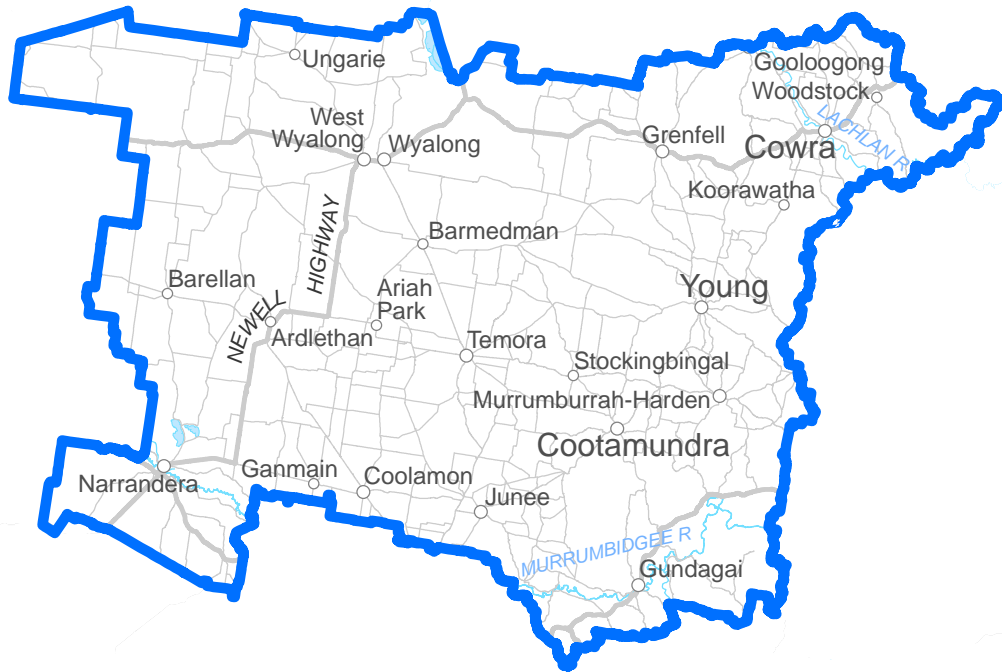

2013 NSW Redistribution of Electoral Districts
Determined State Electoral District of
COFFS HARBOUR

2013 NSW Redistribution of Electoral Districts

Determined State Electoral District of

COOGEE

2013 NSW Redistribution of Electoral Districts
Determined State Electoral District of
COOTAMUNDRA