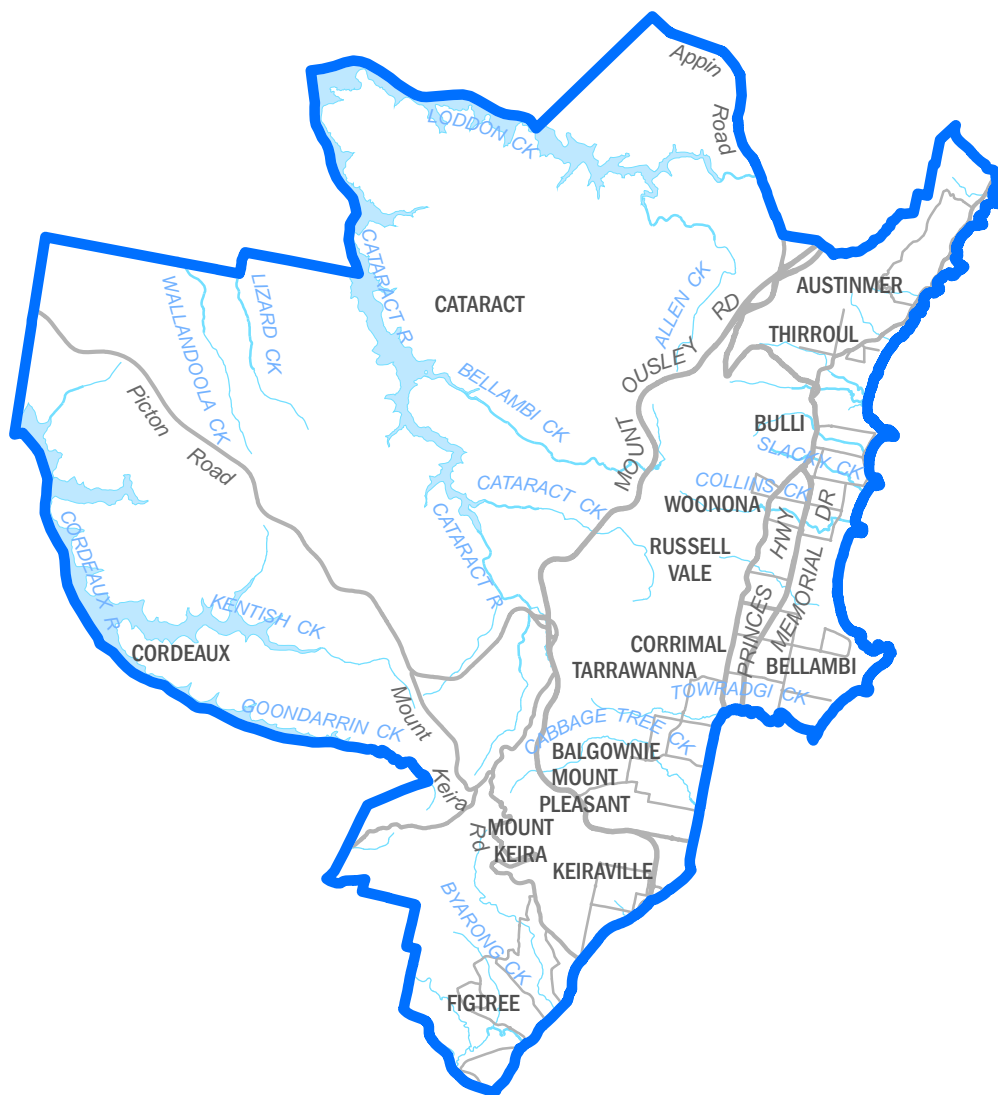

2013 NSW Redistribution of Electoral Districts

Determined State Electoral District of
KEIRA