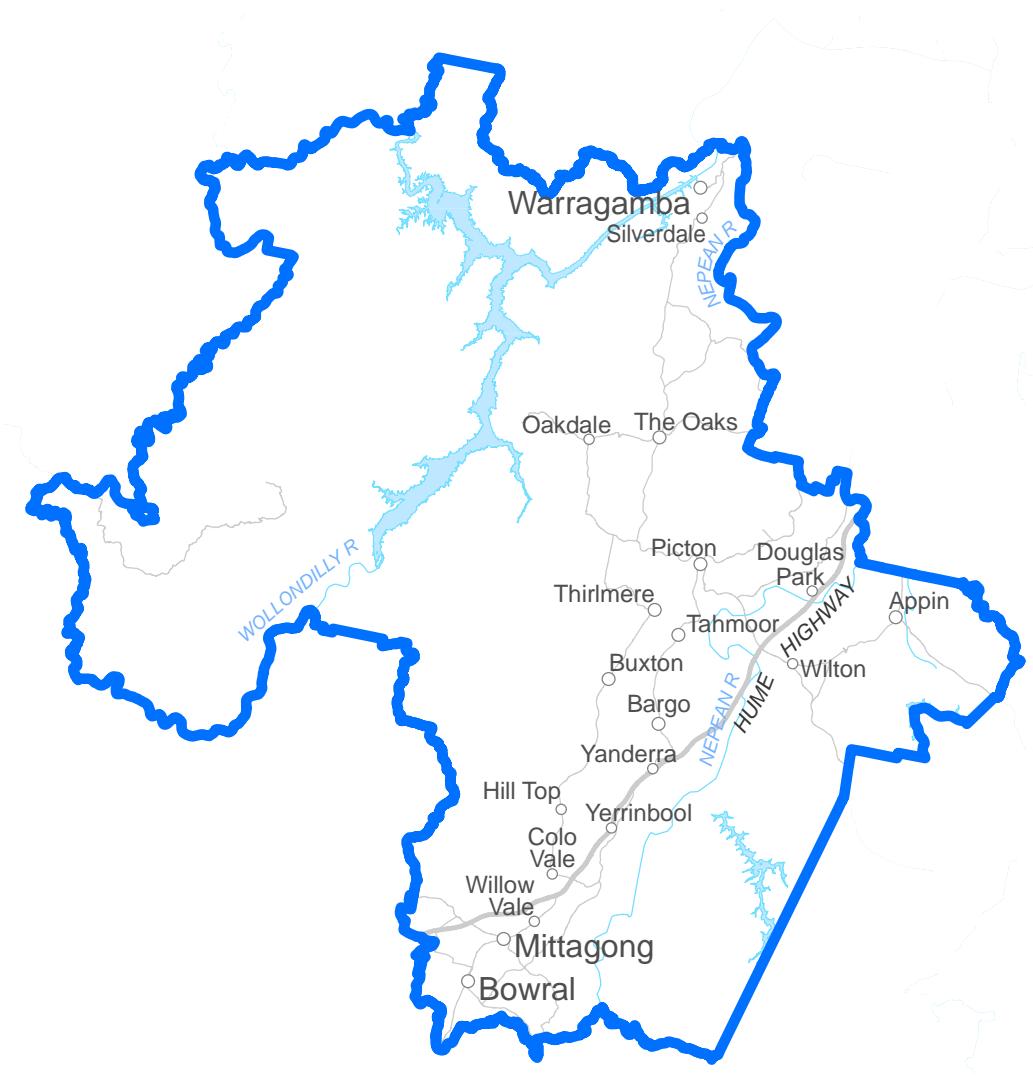

2013 NSW Redistribution of Electoral Districts
Determined State Electoral District of **WOLLONDILLY**