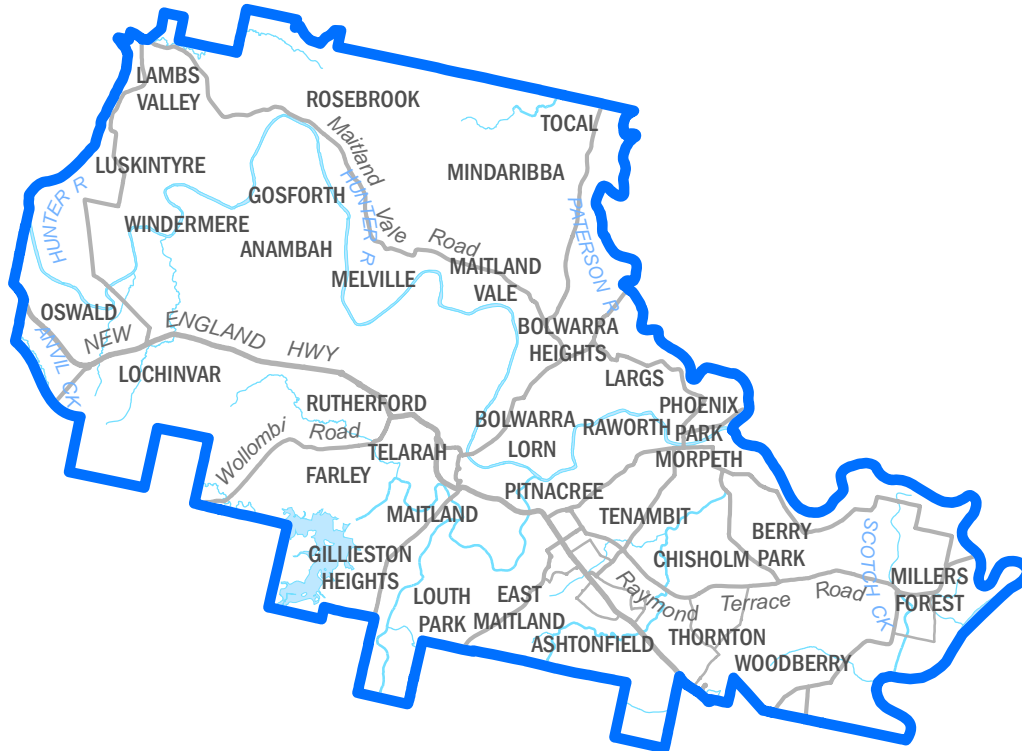

2013 NSW Redistribution of Electoral Districts

Determined State Electoral District of
MAITLAND