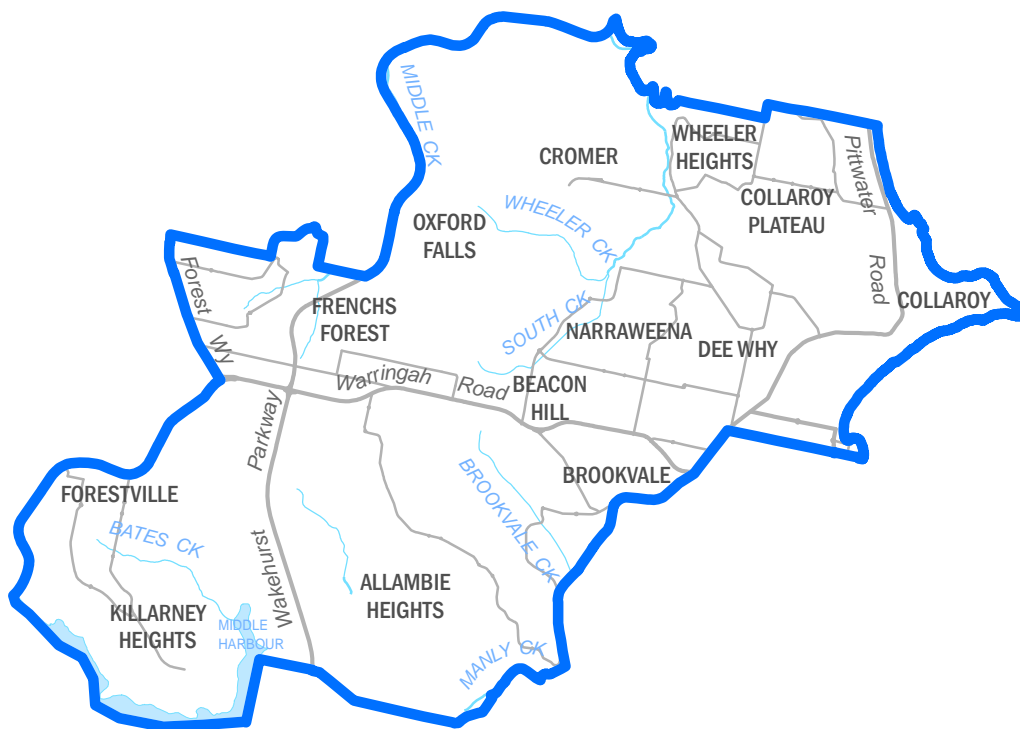

2013 NSW Redistribution of Electoral Districts

Determined State Electoral District of
UPPER HUNTER

2013 NSW Redistribution of Electoral Districts
Determined State Electoral District of
VAUCLUSE

2013 NSW Redistribution of Electoral Districts
Determined State Electoral District of
WAGGA WAGGA