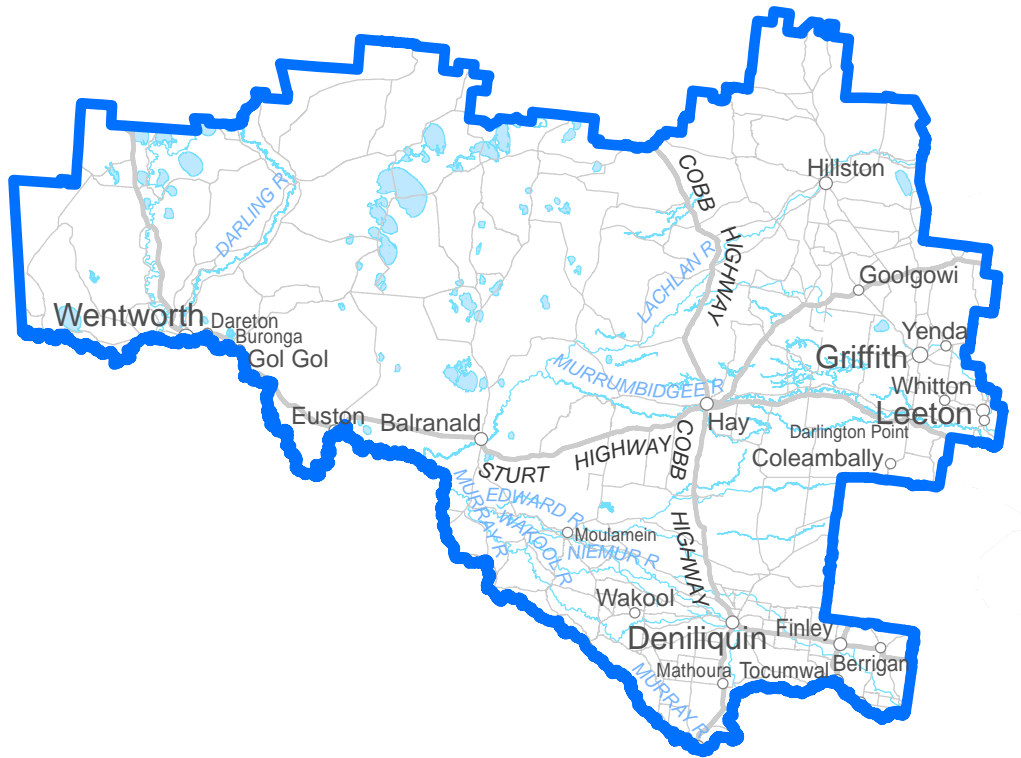

2013 NSW Redistribution of Electoral Districts
Determined State Electoral District of **MURRAY**