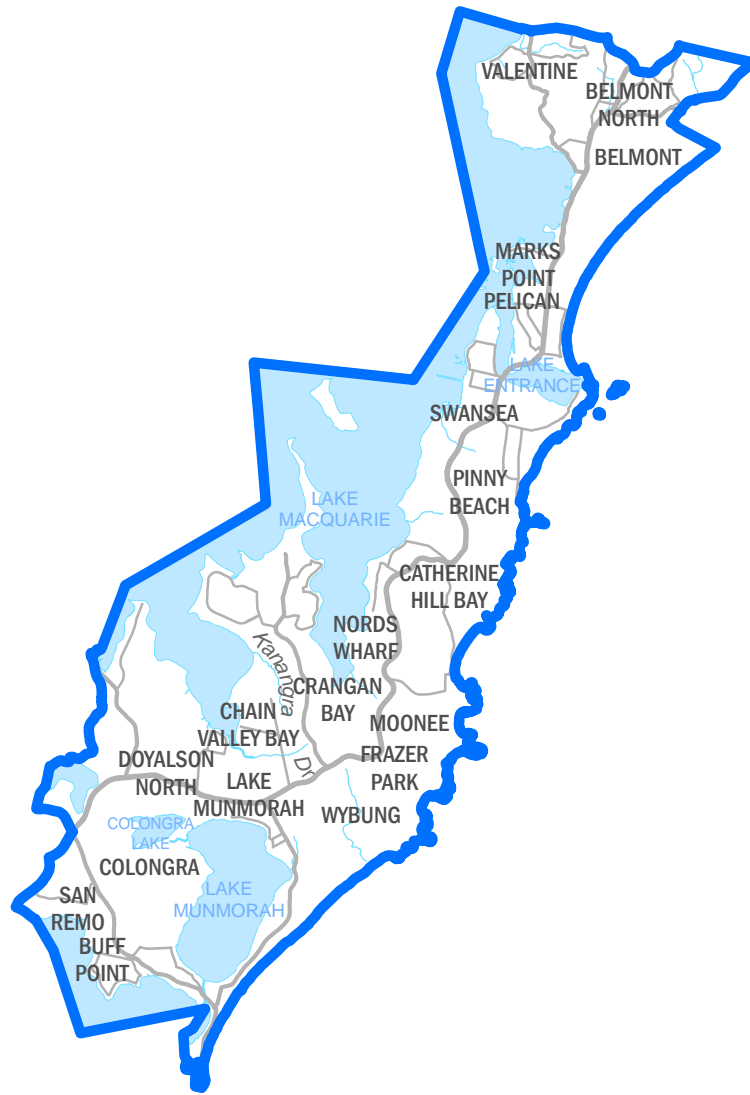

2013 NSW Redistribution of Electoral Districts

Determined State Electoral District of
SWANSEA