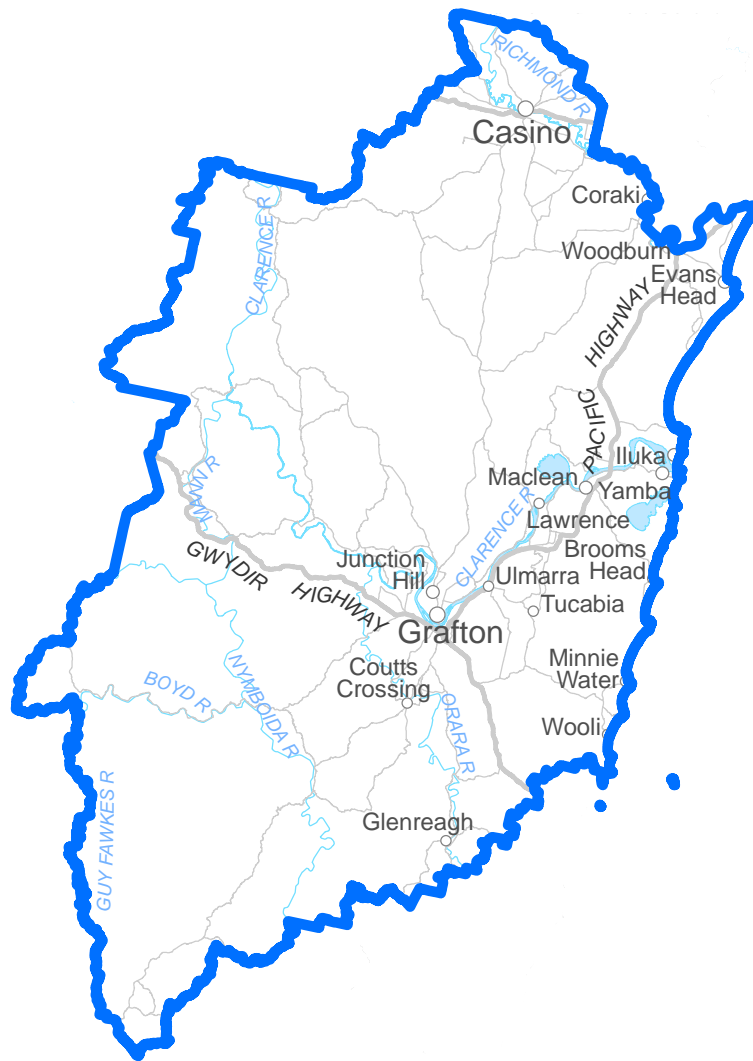

2013 NSW Redistribution of Electoral Districts
Determined State Electoral District of
CLARENCE