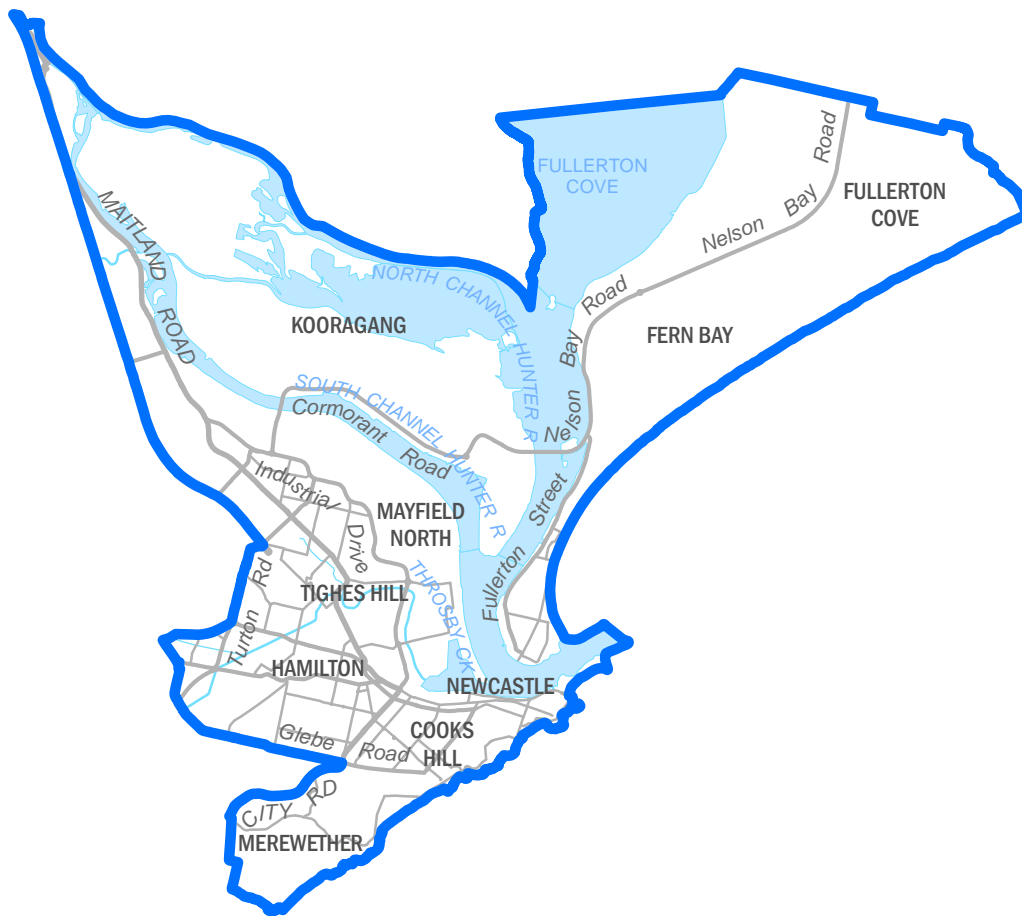

2013 NSW Redistribution of Electoral Districts
Determined State Electoral District of
NEWCASTLE