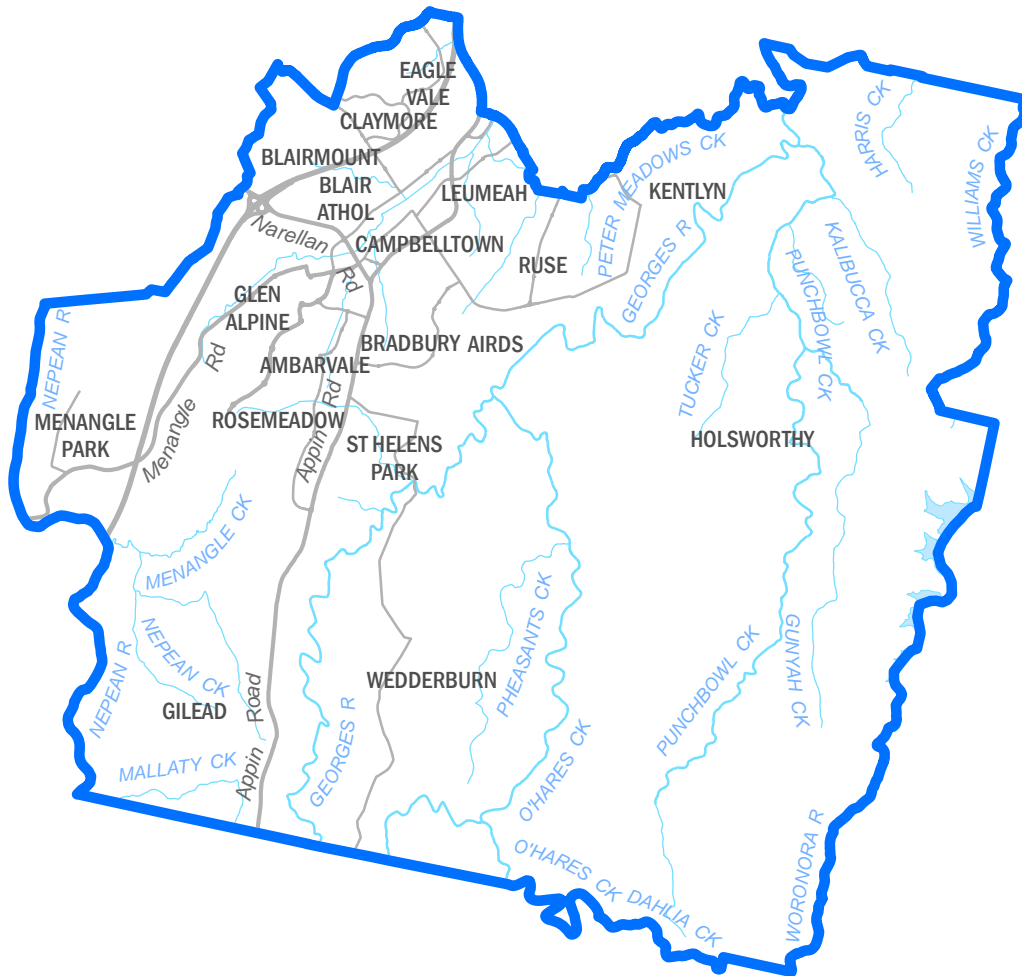

2013 NSW Redistribution of Electoral Districts

Determined State Electoral District of
CAMPBELLTOWN