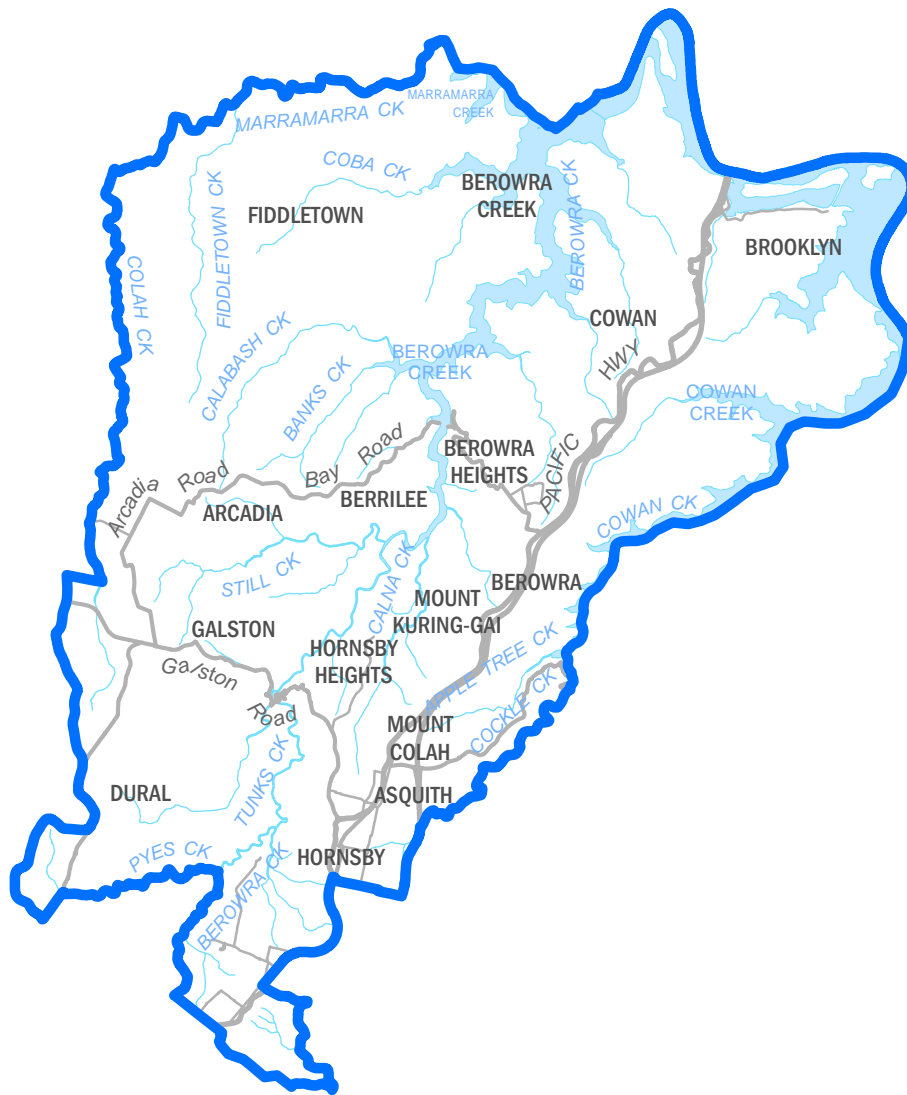

Determined State Electoral District of
HEATHCOTE

2013 NSW Redistribution of Electoral Districts

Determined State Electoral District of

HEFFRON

2013 NSW Redistribution of Electoral Districts
Determined State Electoral District of
HOLSWORTHY