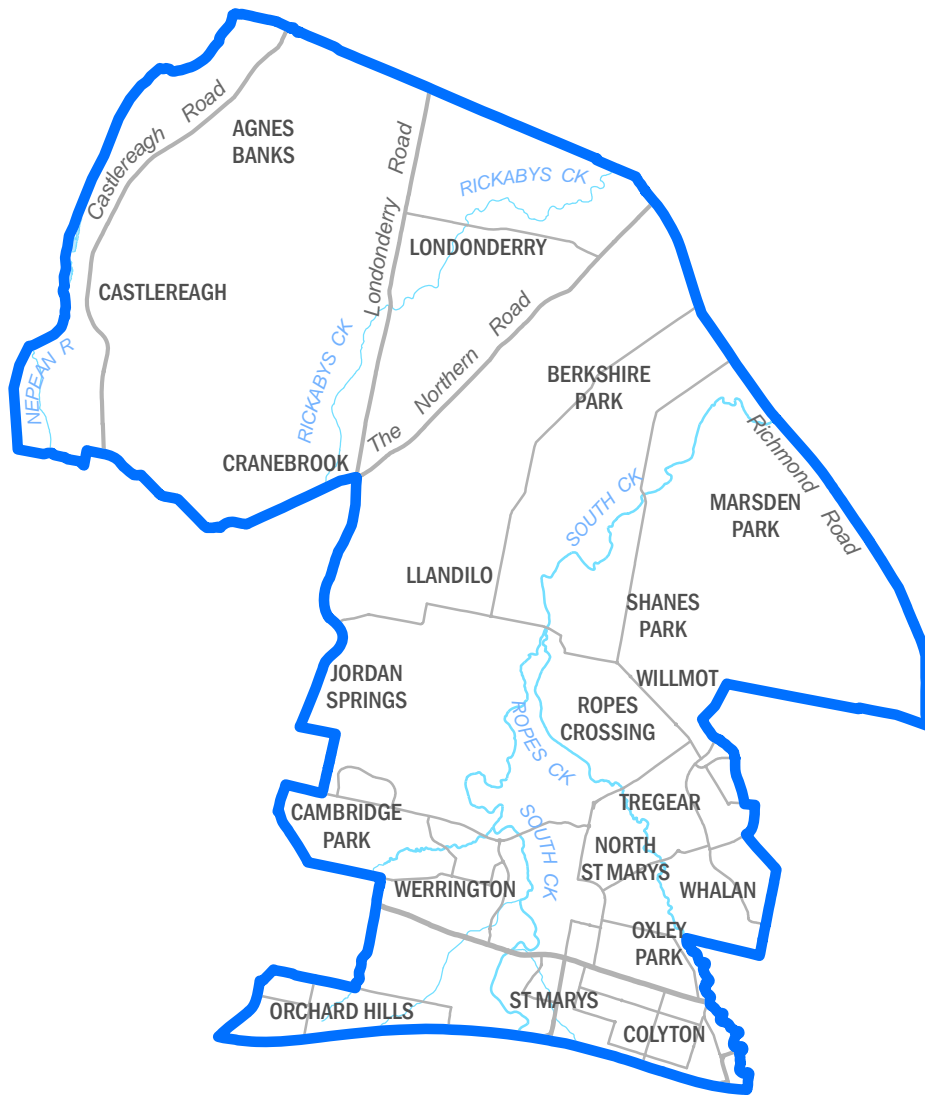

2013 NSW Redistribution of Electoral Districts
Determined State Electoral District of
LONDONDERRY