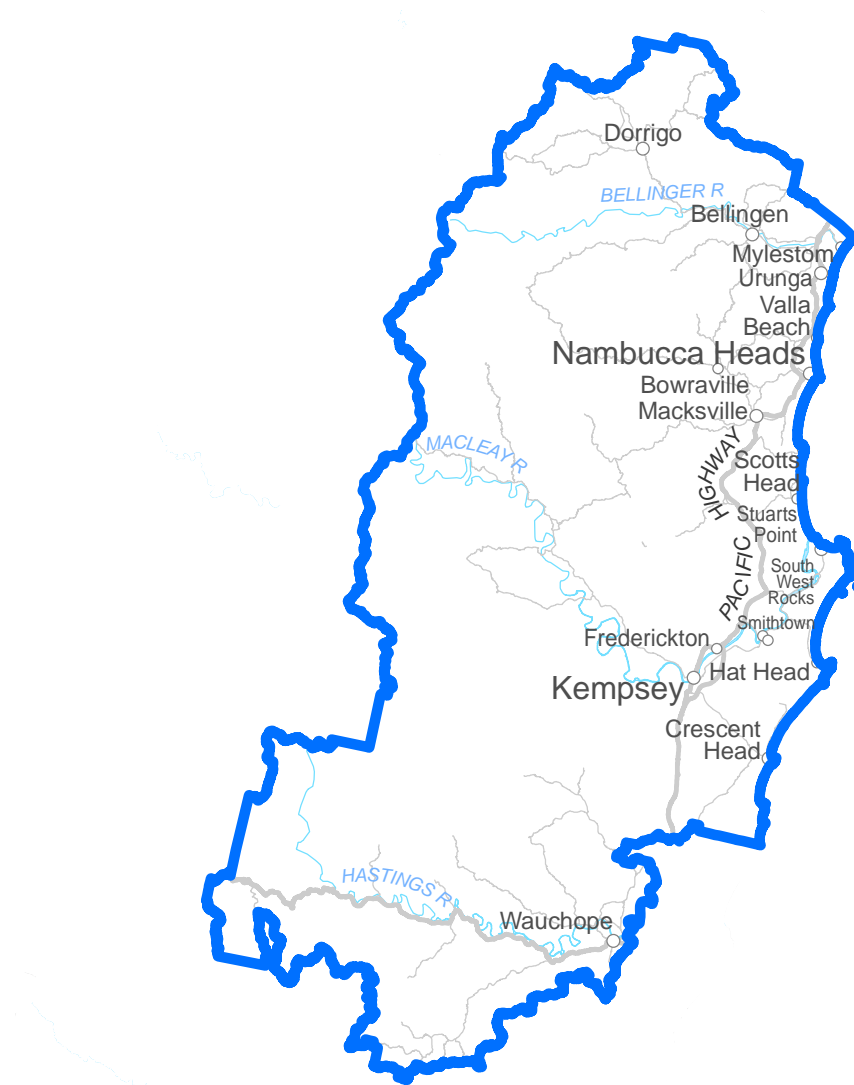

2013 NSW Redistribution of Electoral Districts

Determined State Electoral District of
OXLEY