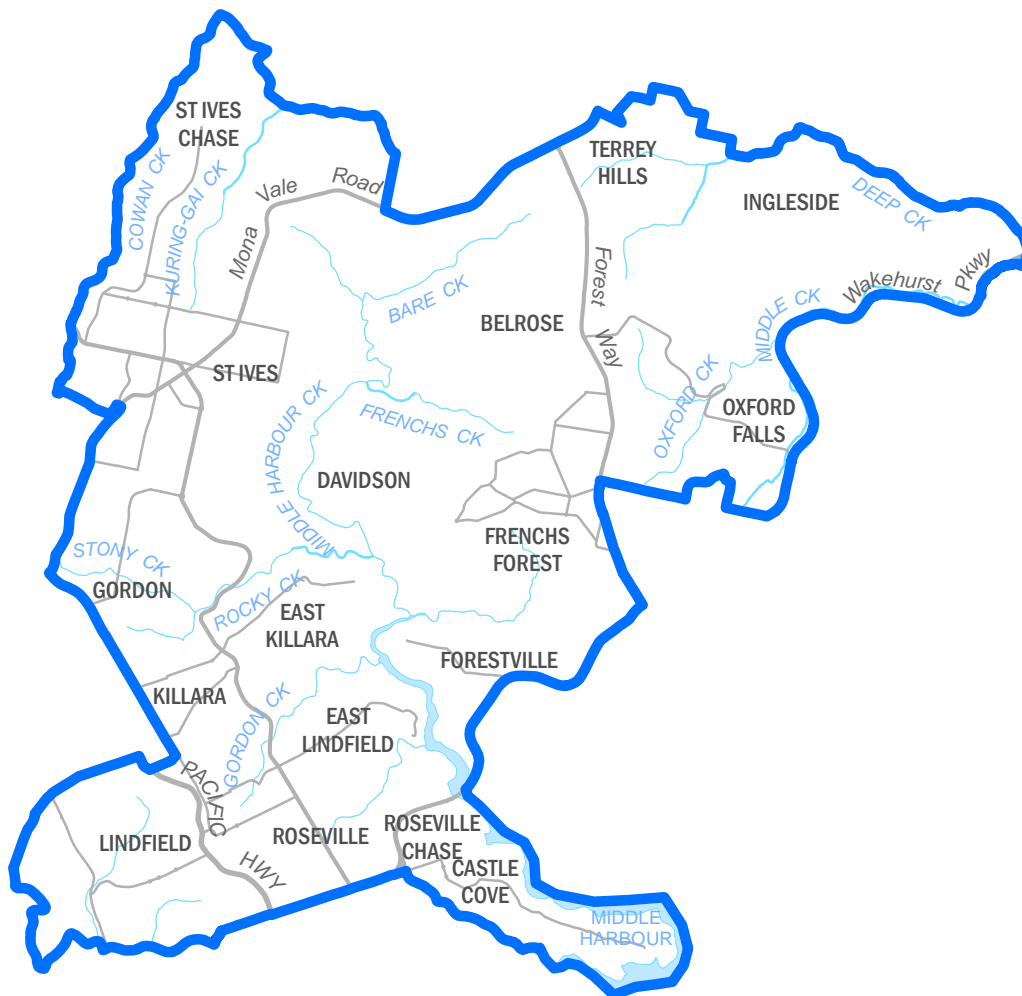

2013 NSW Redistribution of Electoral Districts

Determined State Electoral District of
DAVIDSON