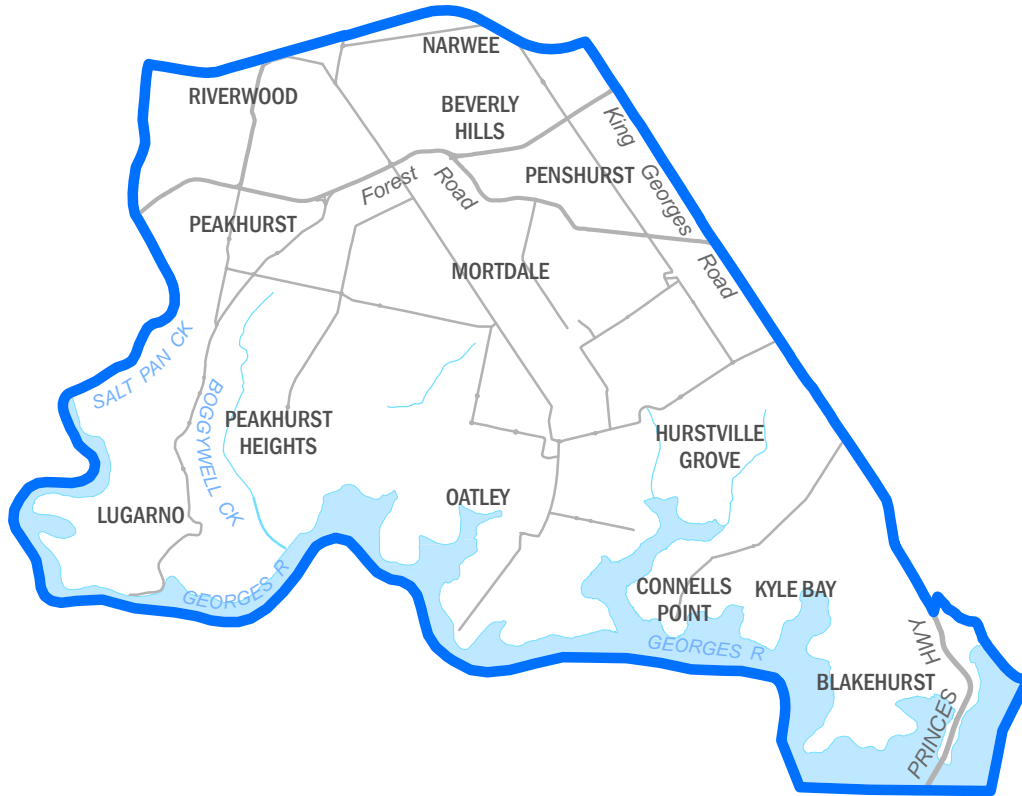

2013 NSW Redistribution of Electoral Districts

Determined State Electoral District of

OATLEY