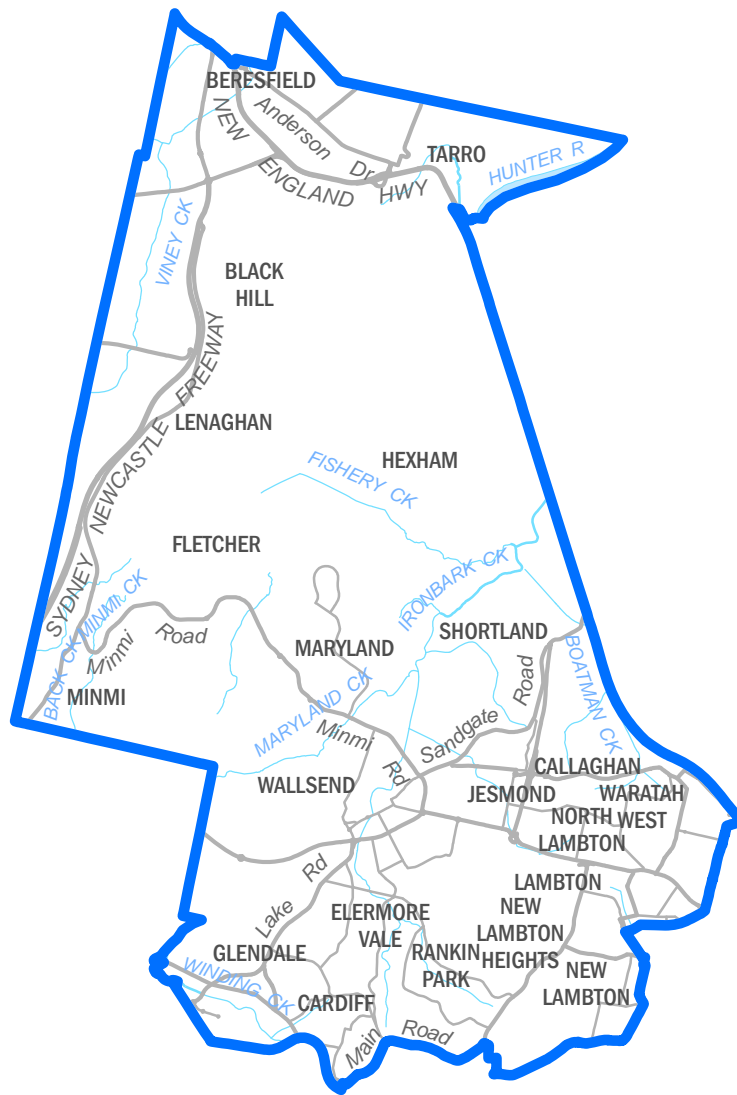

2013 NSW Redistribution of Electoral Districts
Determined State Electoral District of
WALLSEND