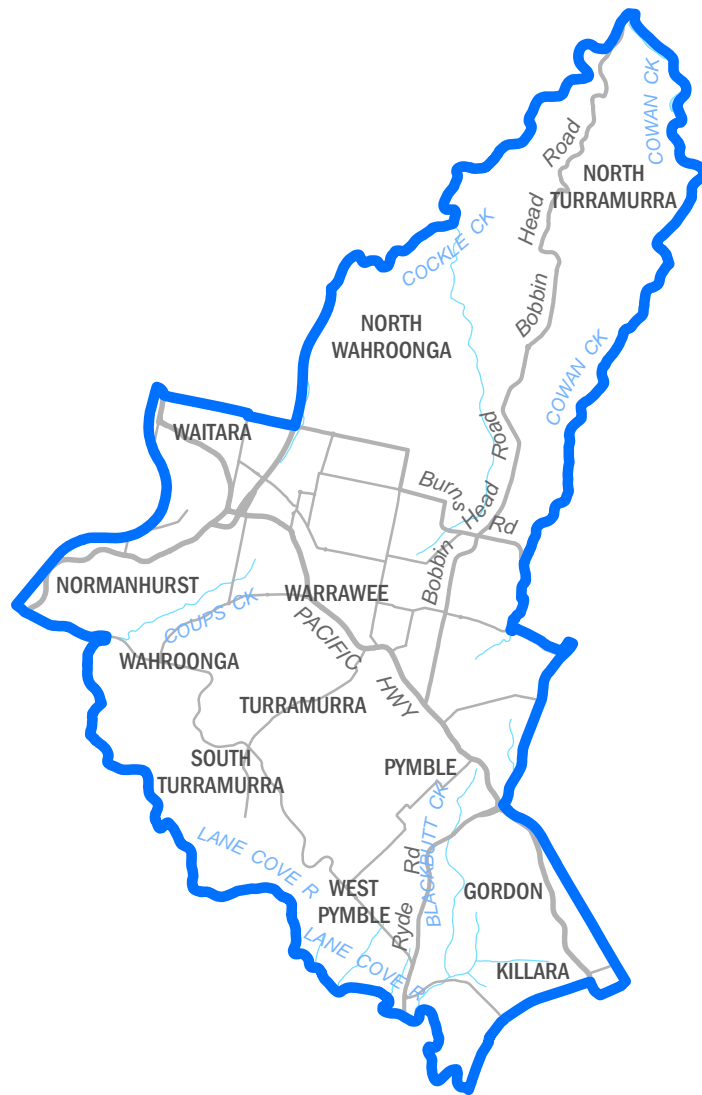

2013 NSW Redistribution of Electoral Districts

Determined State Electoral District of
HORNSBY

2013 NSW Redistribution of Electoral Districts

Determined State Electoral District of
KEIRA

2013 NSW Redistribution of Electoral Districts

Determined State Electoral District of
KIAMA

2013 NSW Redistribution of Electoral Districts

Determined State Electoral District of
KOGARAH

2013 NSW Redistribution of Electoral Districts
Determined State Electoral District of
KU-RING-GAI