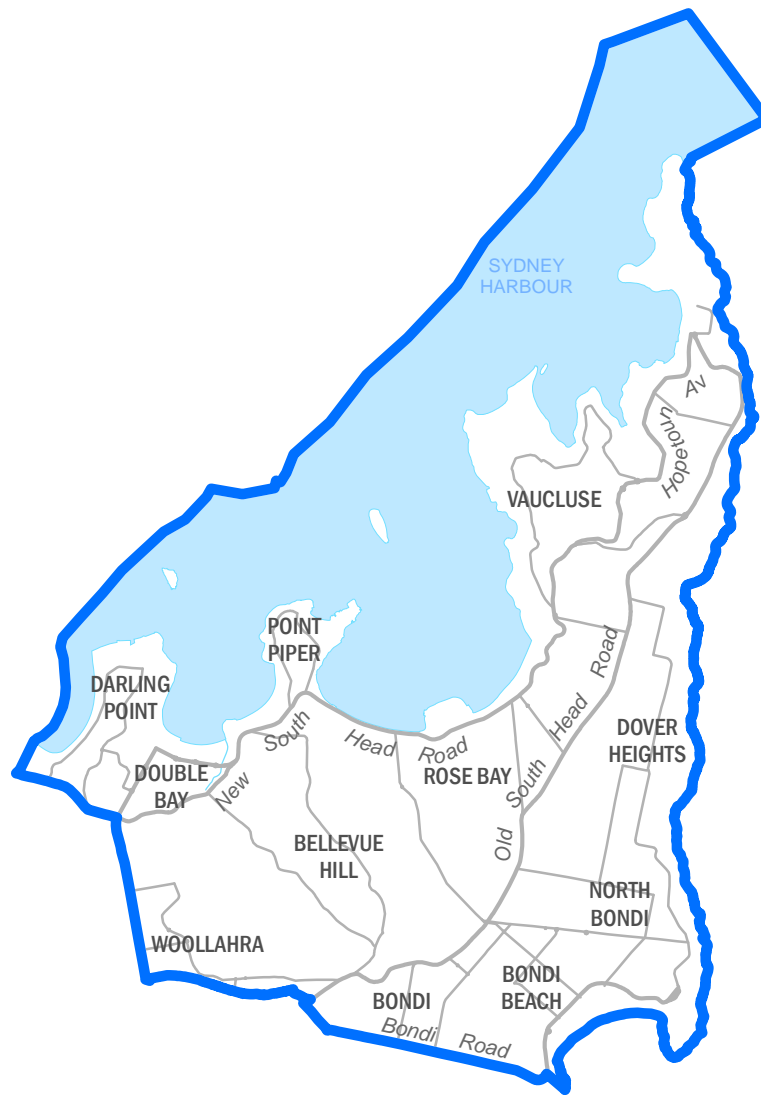

2013 NSW Redistribution of Electoral Districts
Determined State Electoral District of
VAUCLUSE