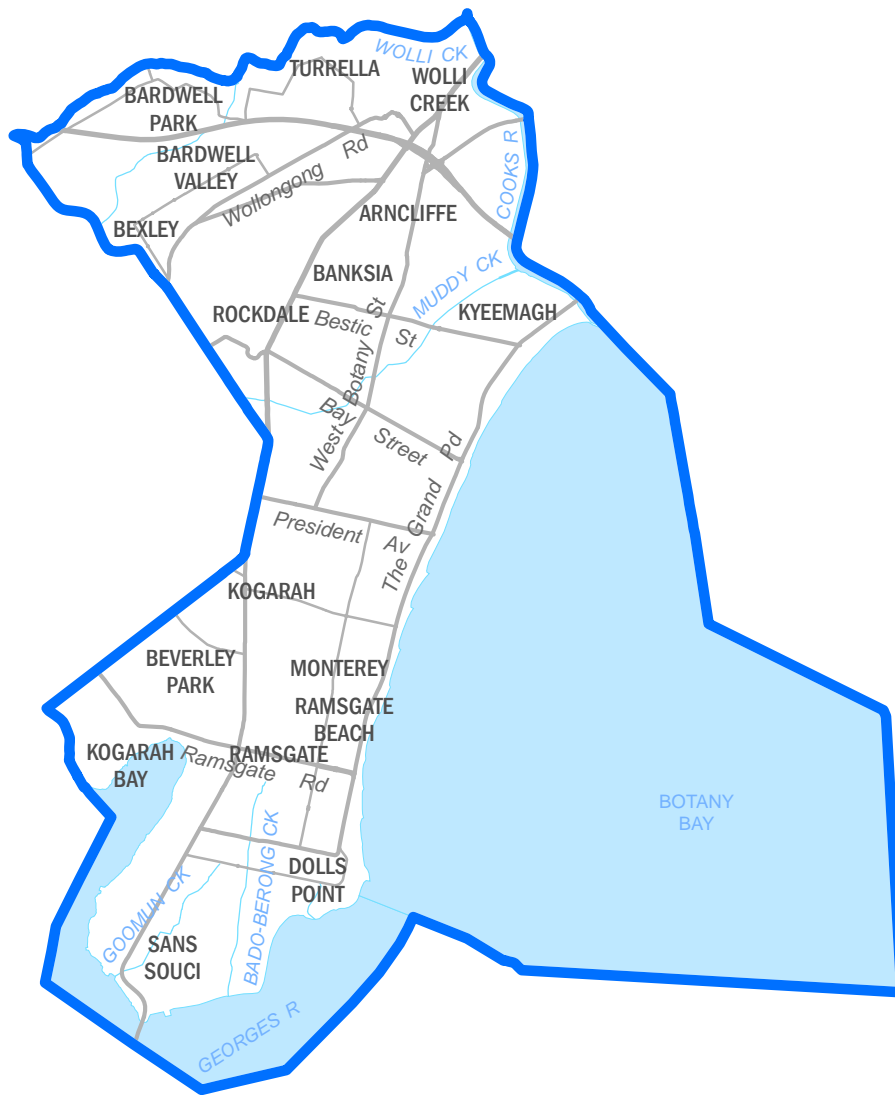

2013 NSW Redistribution of Electoral Districts
Determined State Electoral District of
PORT STEPHENS

2013 NSW Redistribution of Electoral Districts

Determined State Electoral District of
PROSPECT

2013 NSW Redistribution of Electoral Districts
Determined State Electoral District of
RIVERSTONE