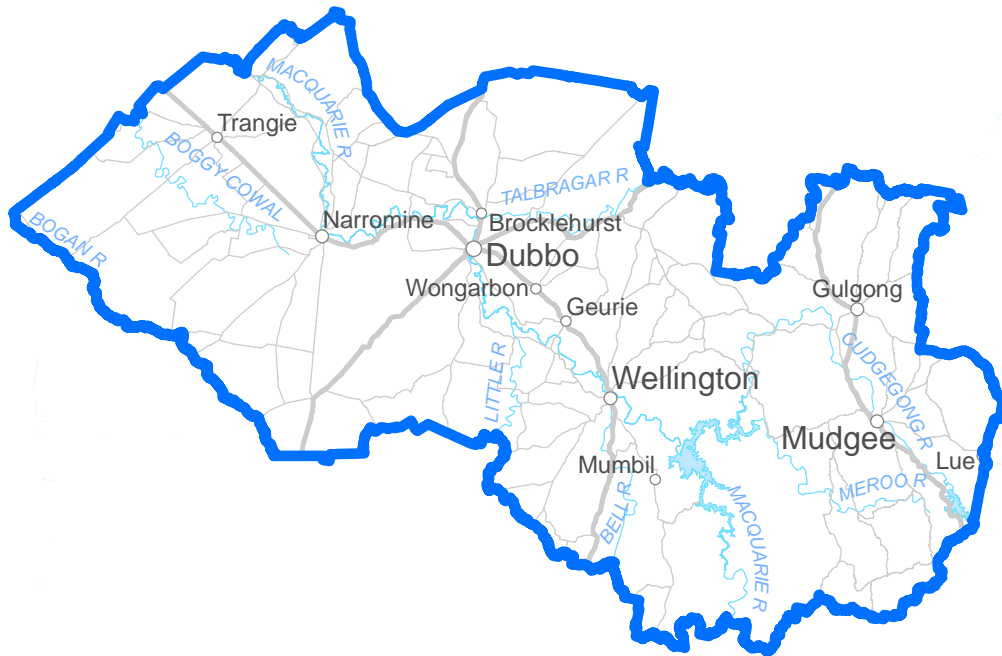

2013 NSW Redistribution of Electoral Districts

Determined State Electoral District of **DUBBO**