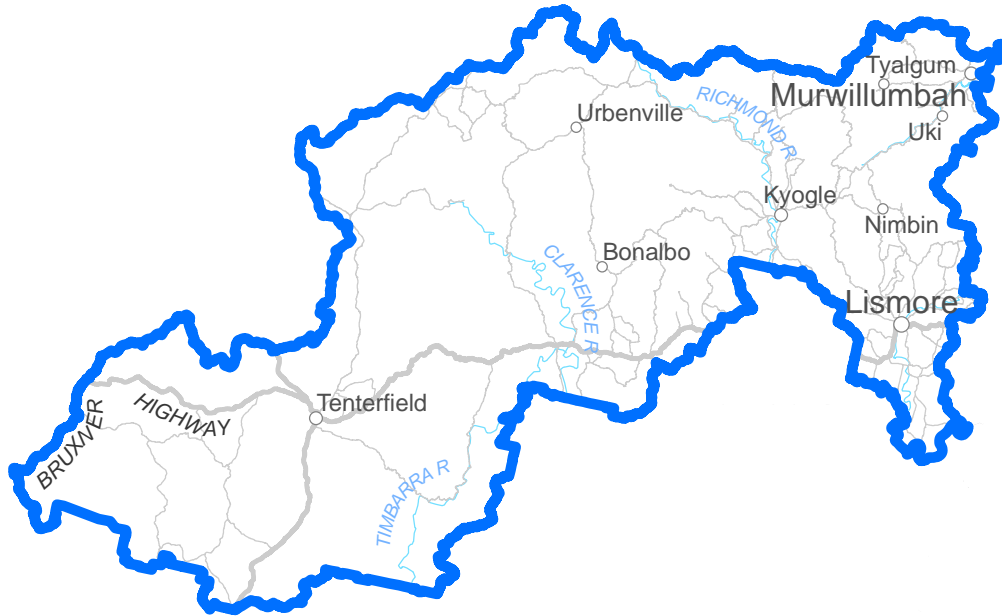

2013 NSW Redistribution of Electoral Districts

Determined State Electoral District of
LAKE MACQUARIE

2013 NSW Redistribution of Electoral Districts

Determined State Electoral District of **LAKEMBA**

2013 NSW Redistribution of Electoral Districts

Determined State Electoral District of
LANE COVE

2013 NSW Redistribution of Electoral Districts
Determined State Electoral District of
LISMORE

2013 NSW Redistribution of Electoral Districts
Determined State Electoral District of
LIVERPOOL