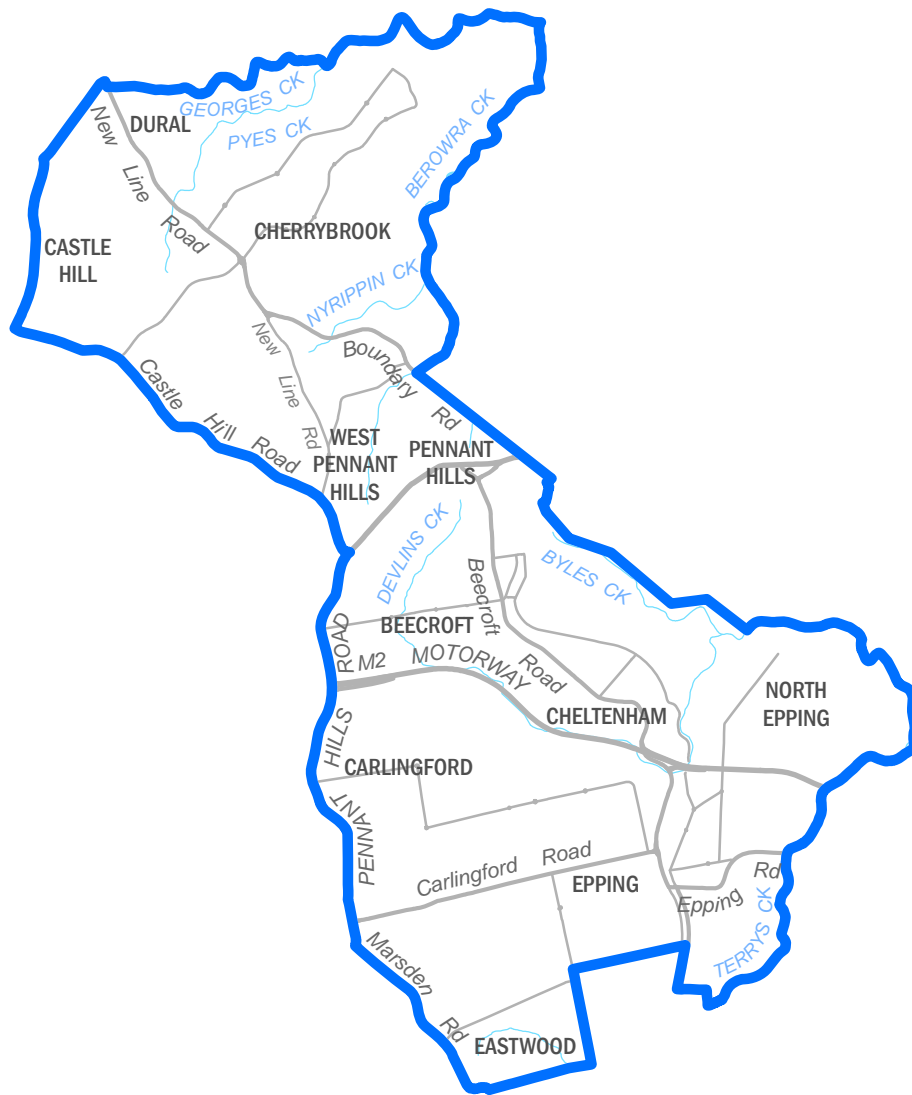

Determined State Electoral District of
DRUMMOYNE

2013 NSW Redistribution of Electoral Districts

Determined State Electoral District of **DUBBO**

2013 NSW Redistribution of Electoral Districts
Determined State Electoral District of
EAST HILLS