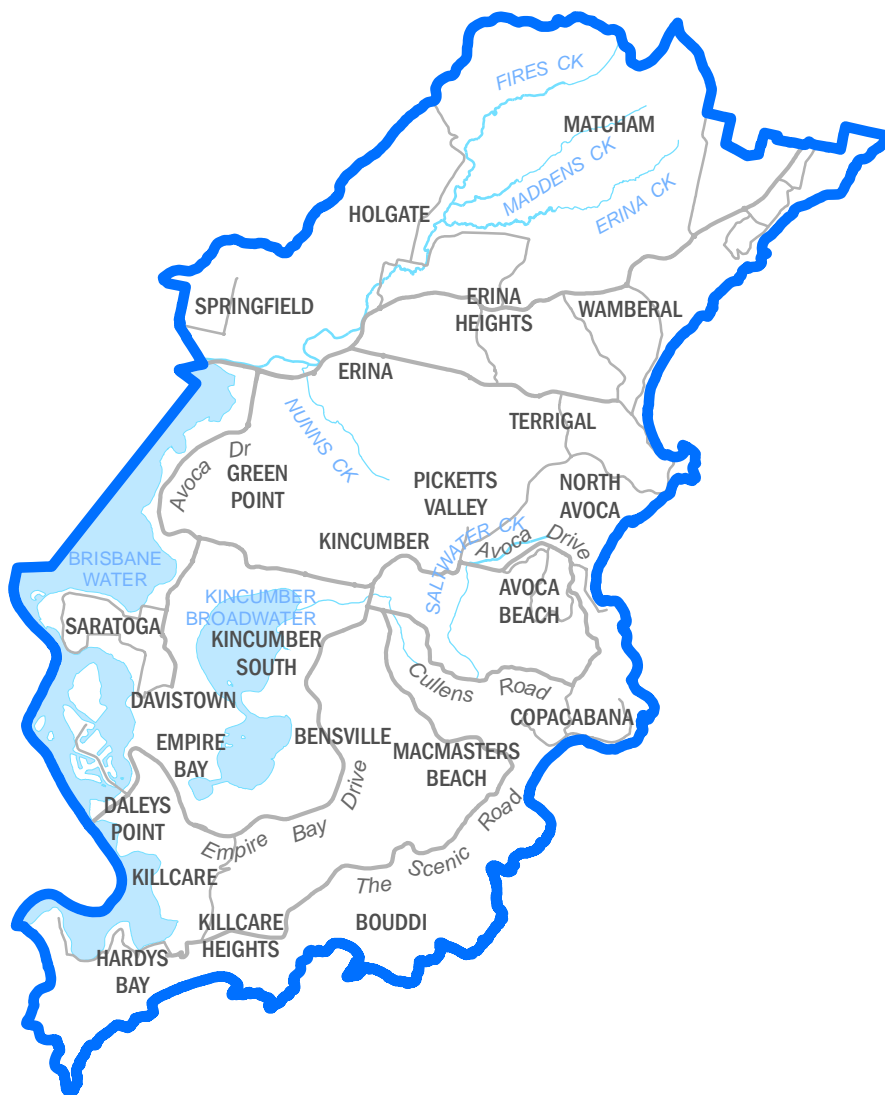

2013 NSW Redistribution of Electoral Districts

Determined State Electoral District of
TERRIGAL