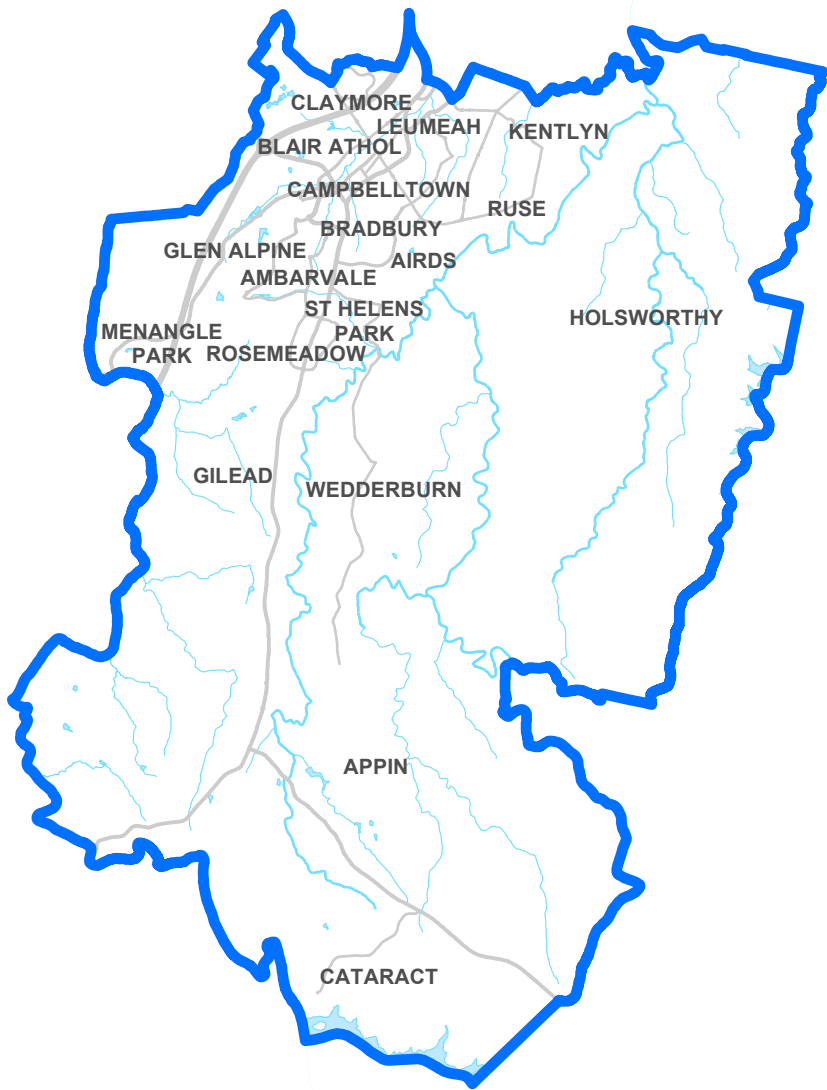

2021 NSW Redistribution of Electoral Districts

Determined State Electoral District of

CAMPBELLTOWN

PP5413