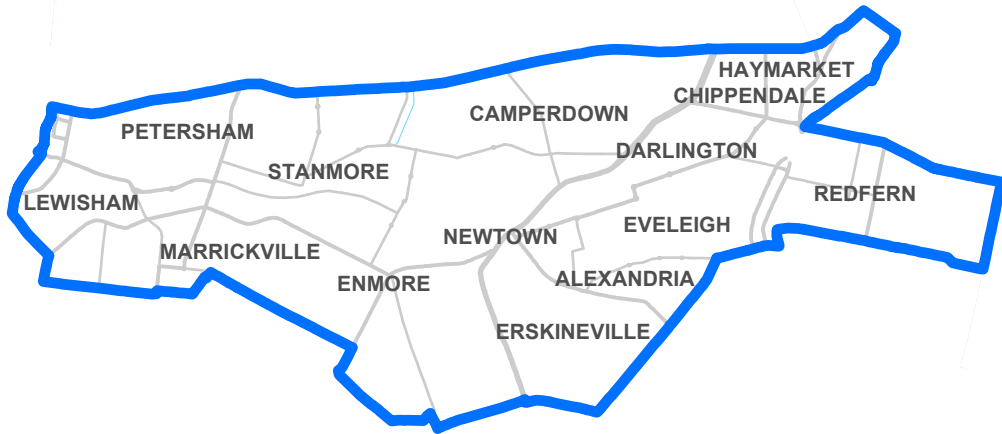

2021 NSW Redistribution of Electoral Districts

Determined State Electoral District of

NEWTOWN

PP5457