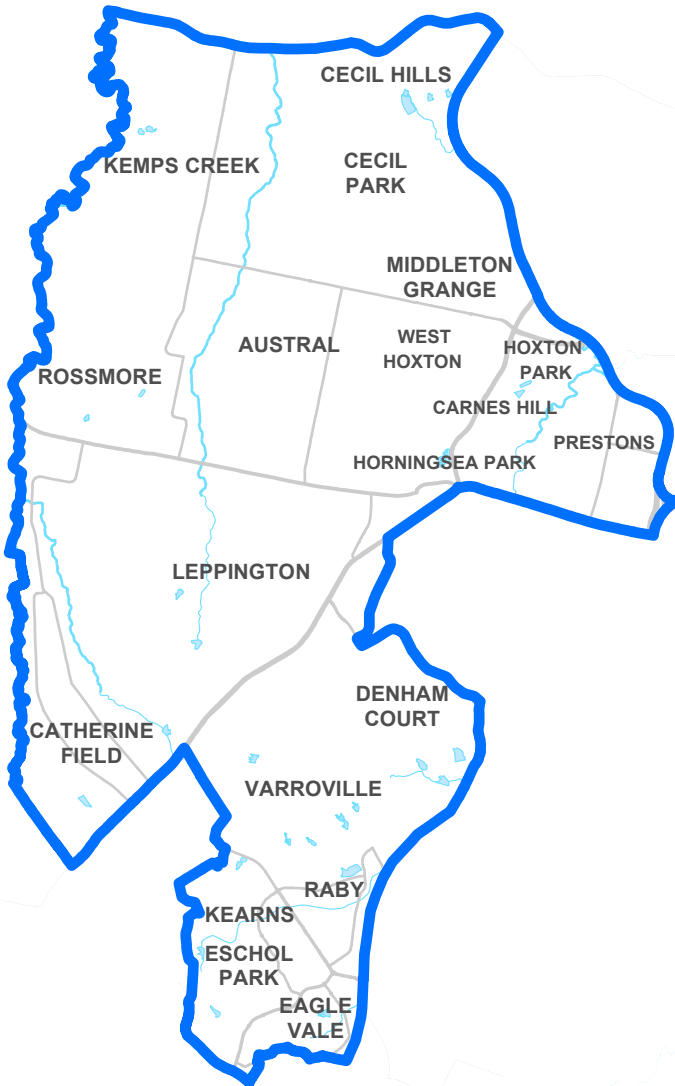

2021 NSW Redistribution of Electoral Districts

Determined State Electoral District of

LEPPINGTON

PP5443