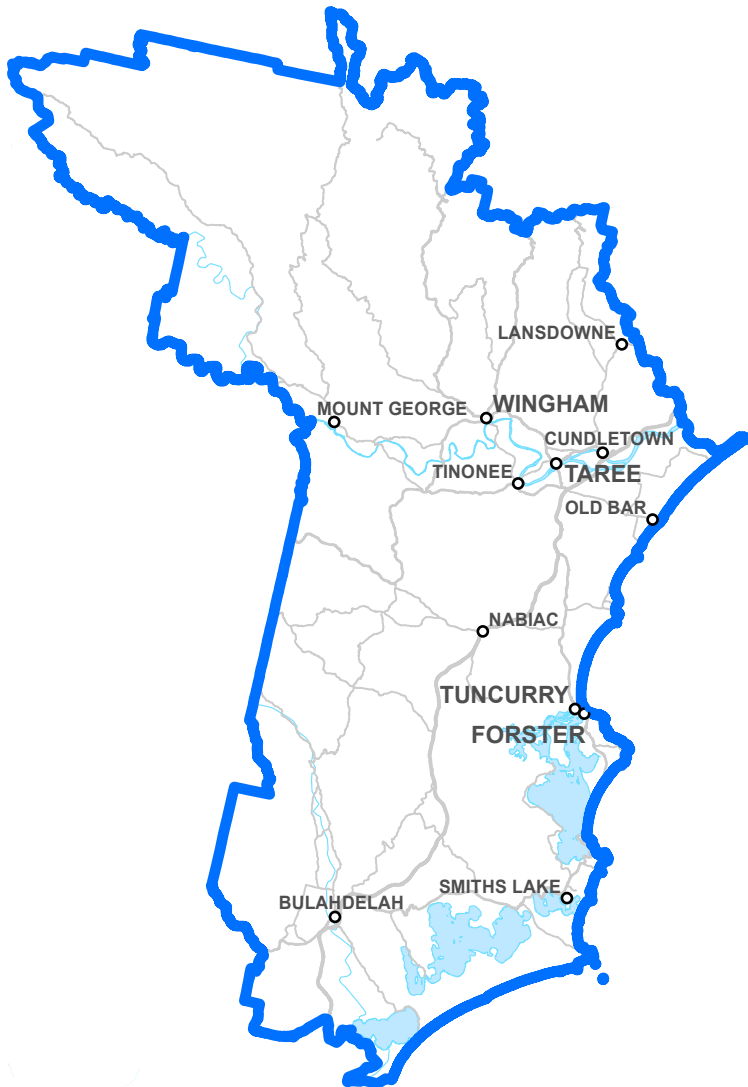

2021 NSW Redistribution of Electoral Districts

Determined State Electoral District of

MYALL LAKES

PP5455