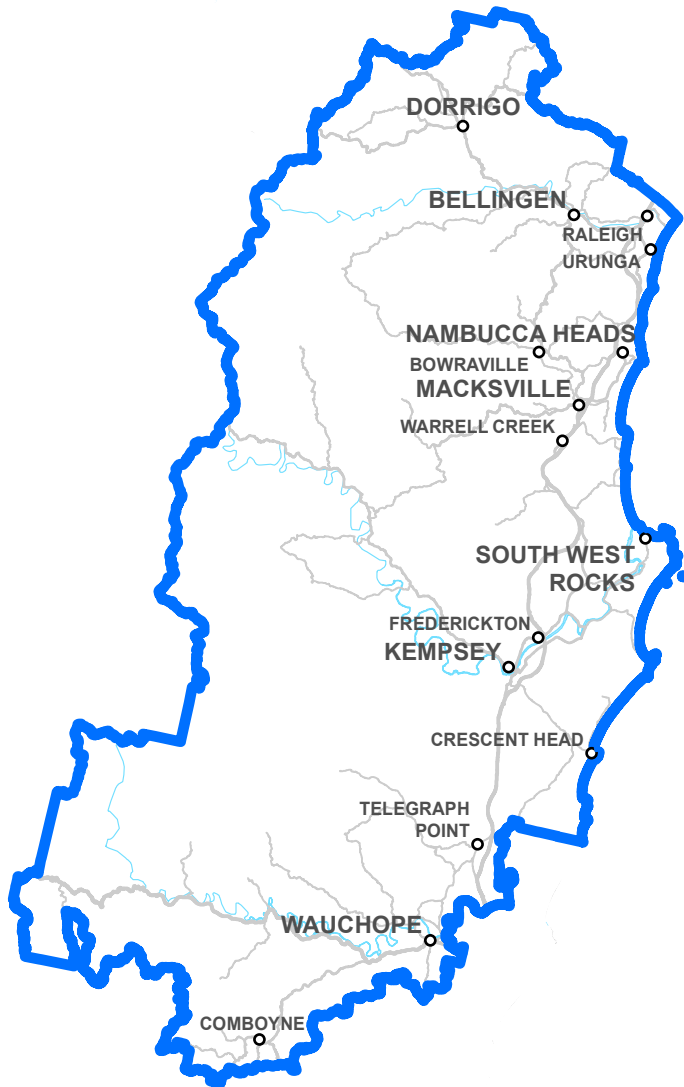

OATLEY

PP5460

2021 NSW Redistribution of Electoral Districts

Determined State Electoral District of

ORANGE

PP5461

2021 NSW Redistribution of Electoral Districts

Determined State Electoral District of