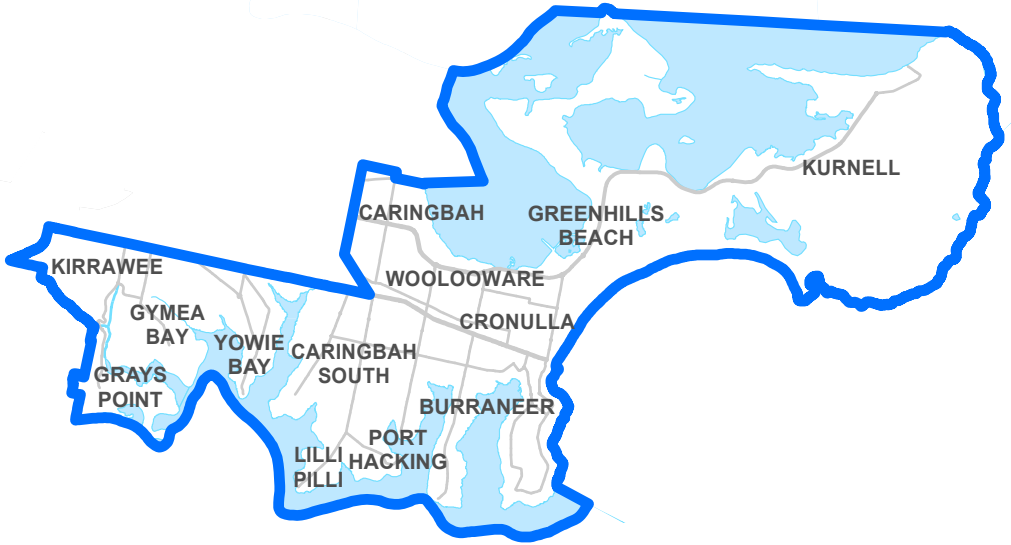

COOGEE

PP5420

2021 NSW Redistribution of Electoral Districts

Determined State Electoral District of

COOTAMUNDRA

PP5421

2021 NSW Redistribution of Electoral Districts

Determined State Electoral District of