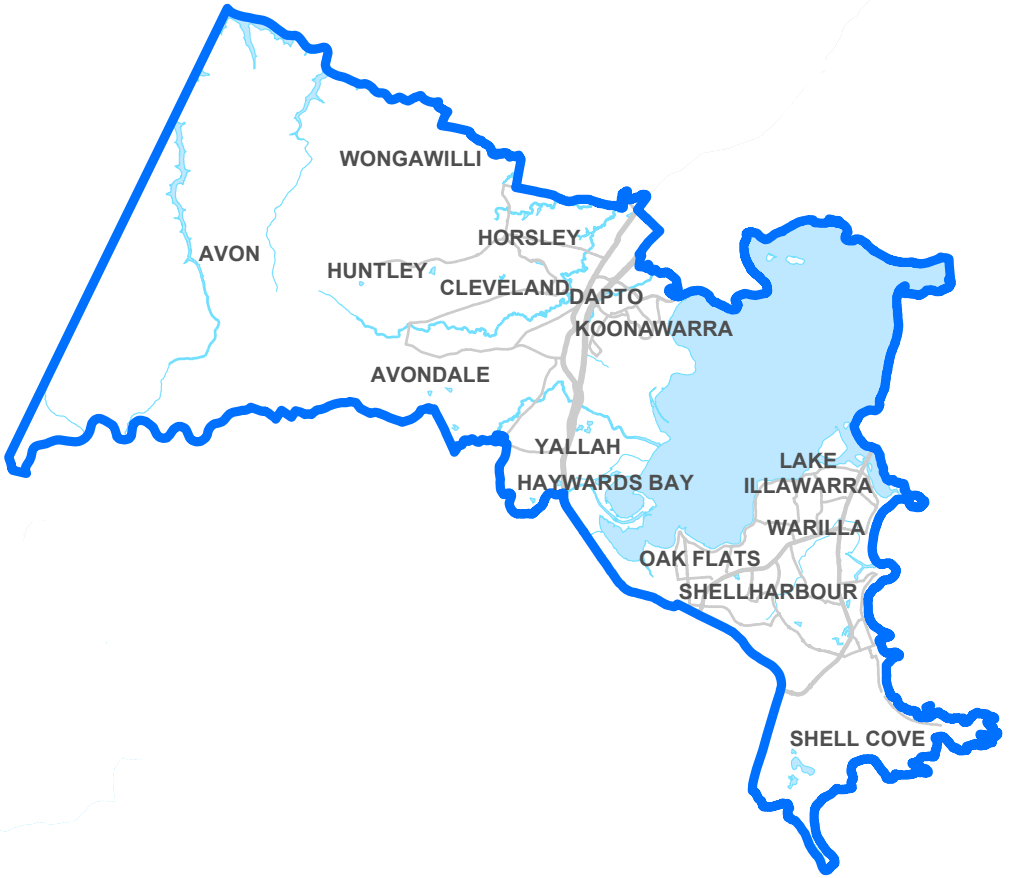

2021 NSW Redistribution of Electoral Districts

Determined State Electoral District of

SHELLHARBOUR

PP5472