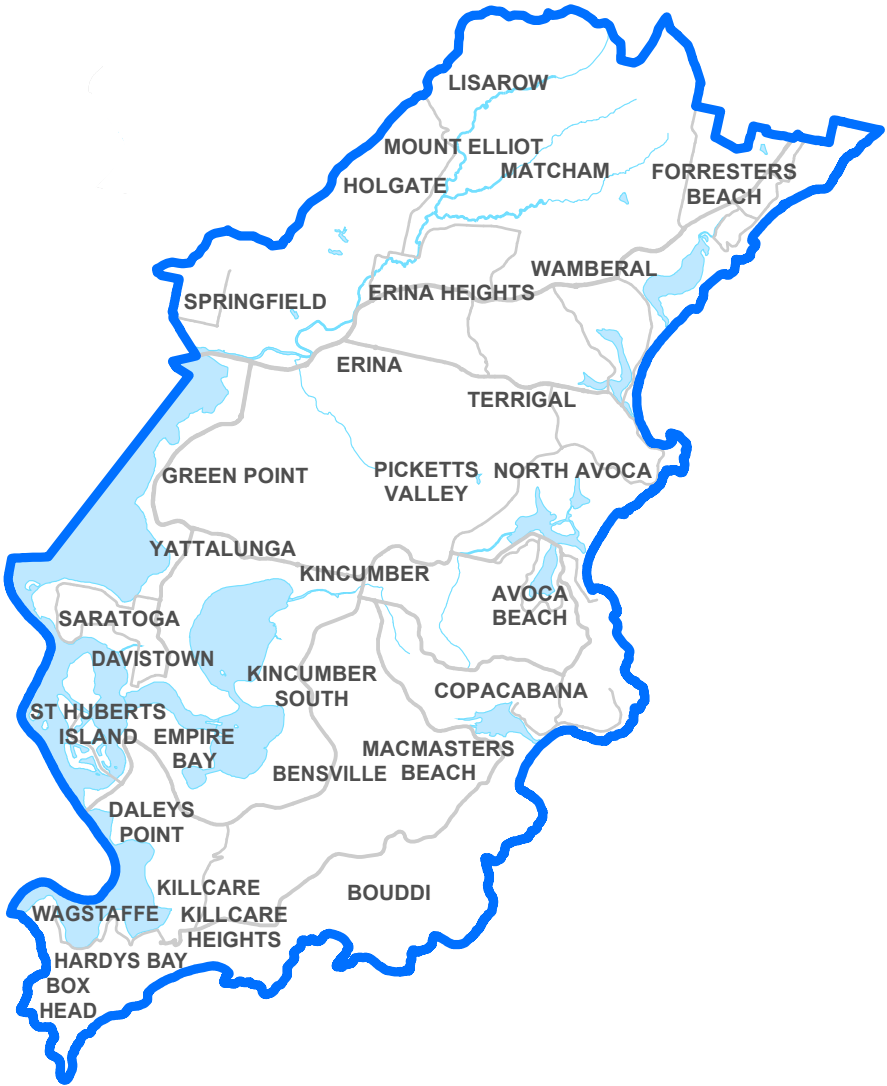

Determined State Electoral District of

TAMWORTH

PP5478

2021 NSW Redistribution of Electoral Districts

Determined State Electoral District of

TERRIGAL

PP5479

2021 NSW Redistribution of Electoral Districts