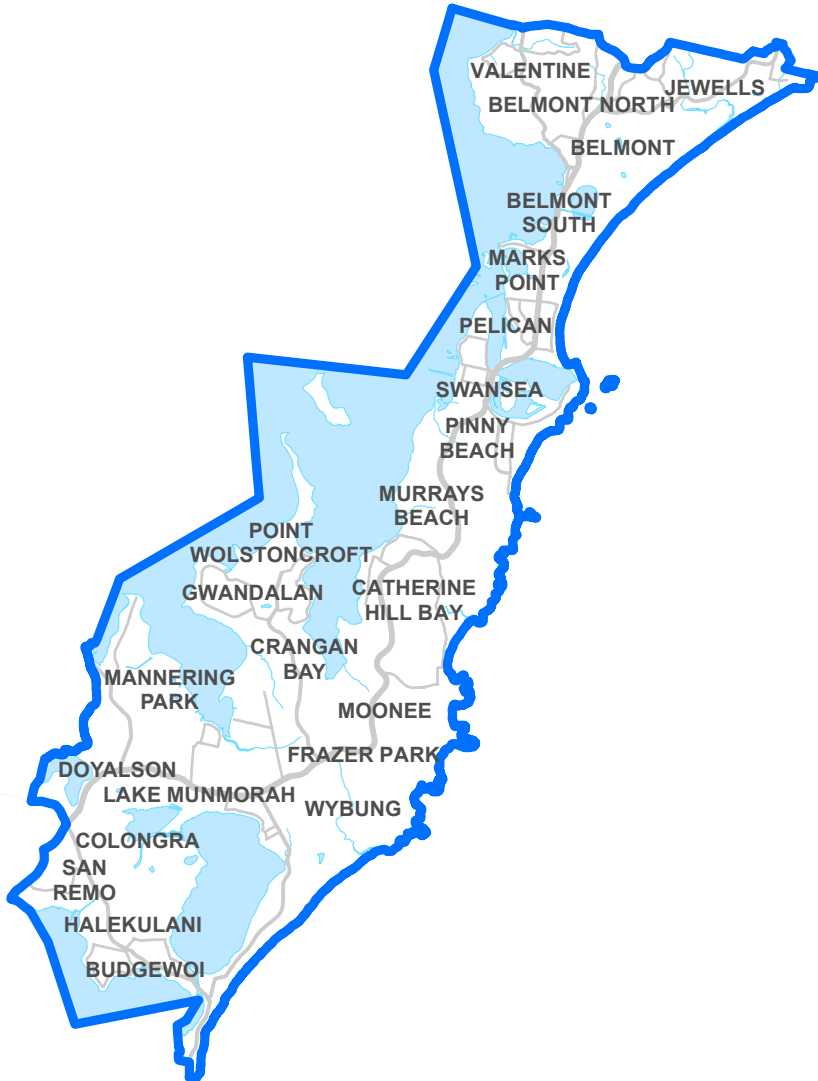

2021 NSW Redistribution of Electoral Districts

Determined State Electoral District of

SWANSEA

PP5476