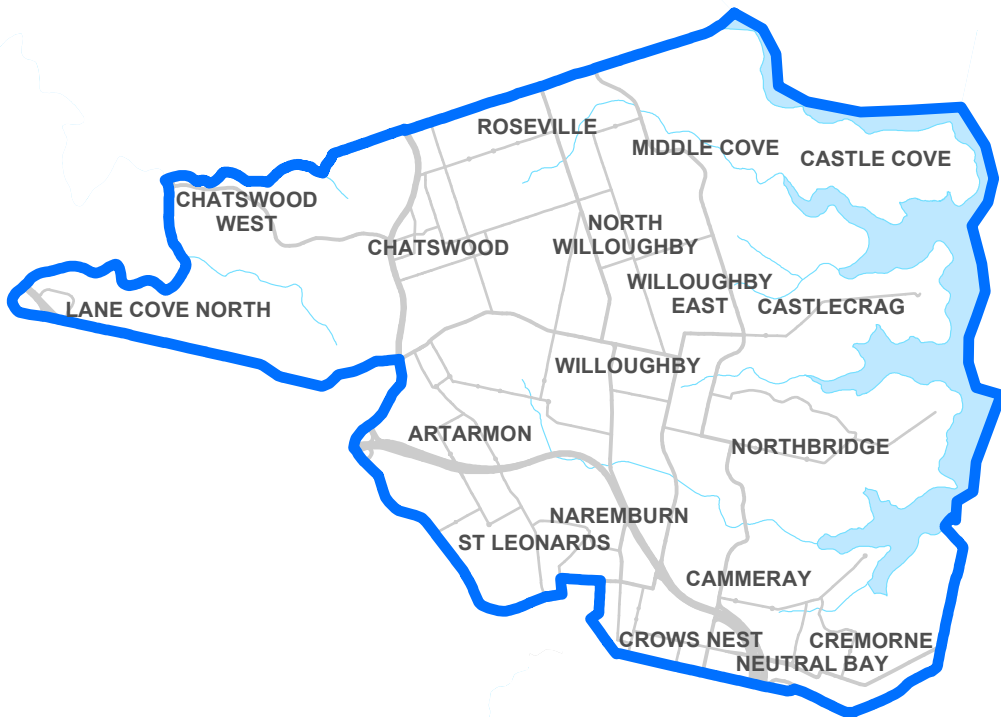

Determined State Electoral District of

WAKEHURST

PP5486

2021 NSW Redistribution of Electoral Districts

Determined State Electoral District of

WALLSEND

PP5487

2021 NSW Redistribution of Electoral Districts