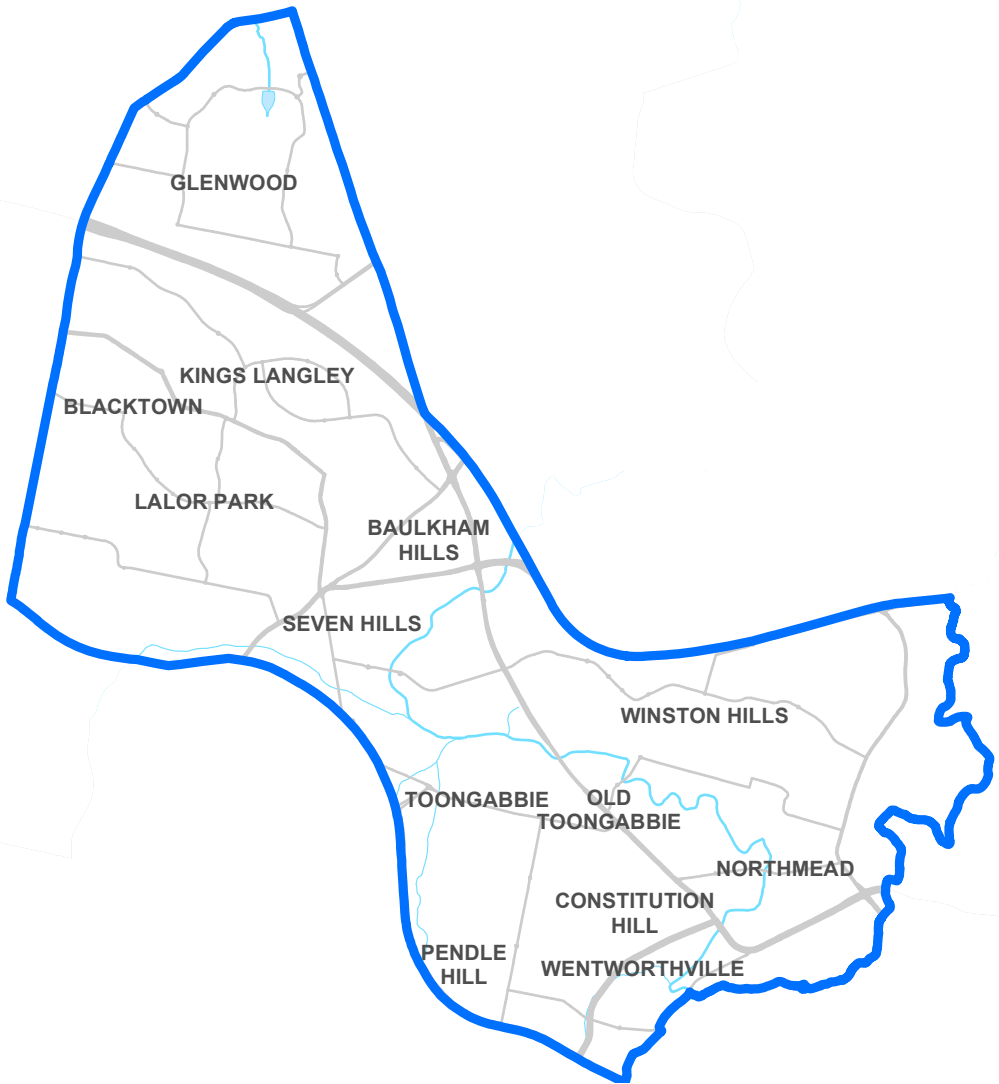

2021 NSW Redistribution of Electoral Districts

Determined State Electoral District of

WINSTON HILLS

PP5489