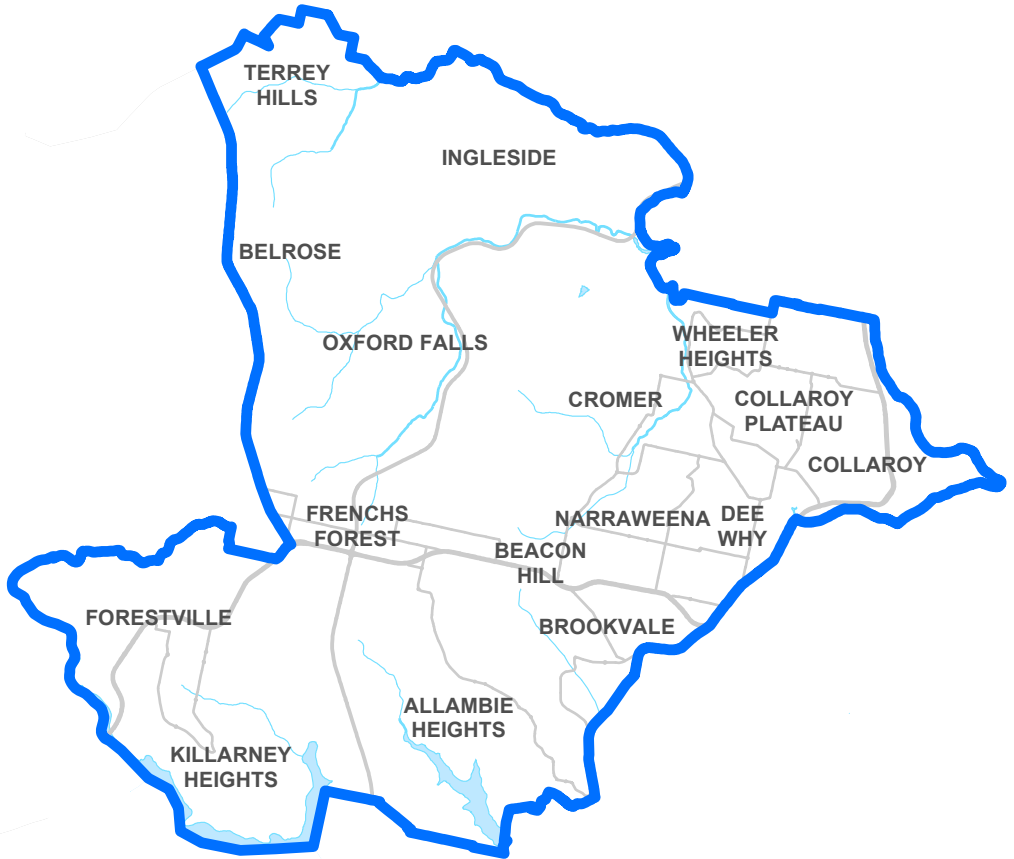

Determined State Electoral District of

WAGGA WAGGA

PP5484

2021 NSW Redistribution of Electoral Districts

Determined State Electoral District of

WAHROONGA

PP5485

2021 NSW Redistribution of Electoral Districts