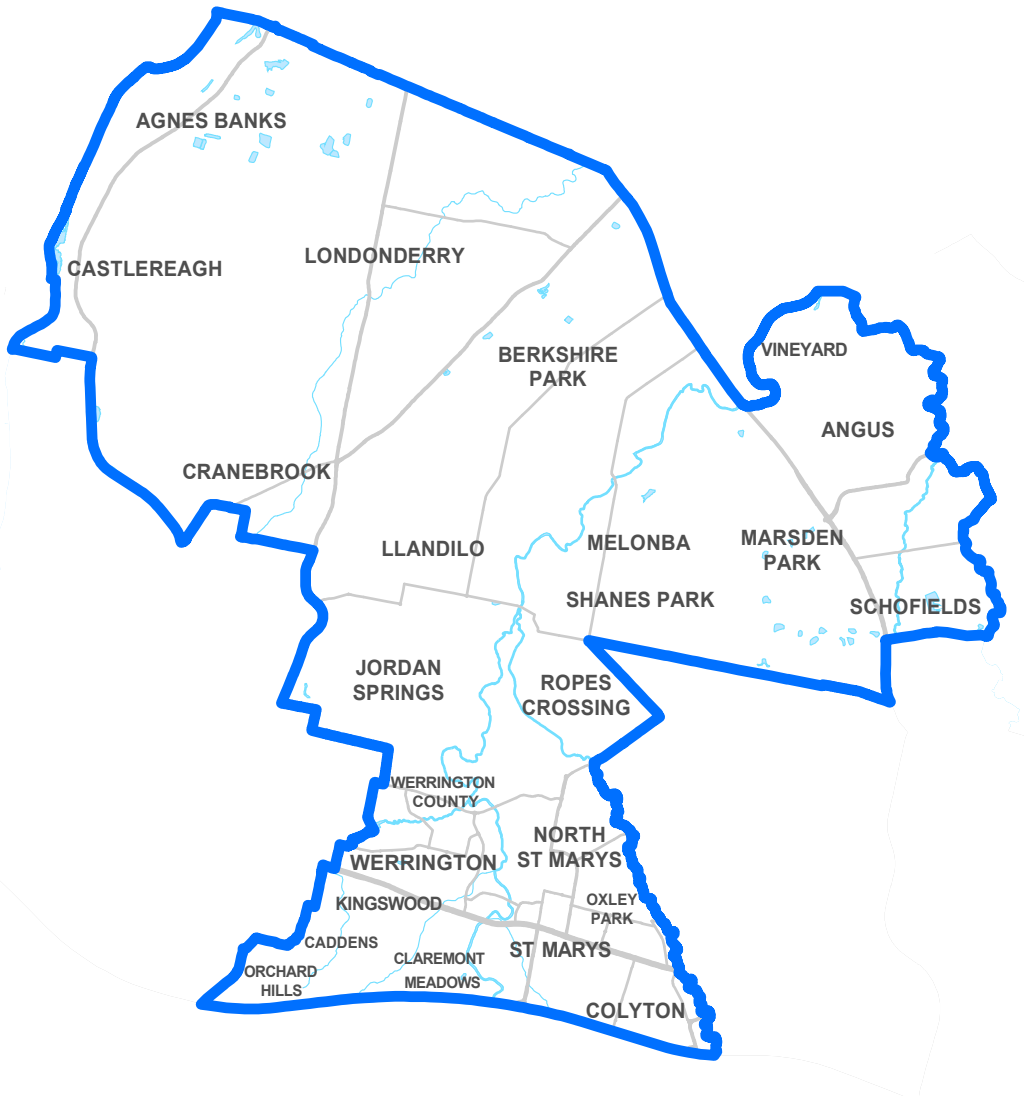

LISMORE

PP5444

2021 NSW Redistribution of Electoral Districts

Determined State Electoral District of

LIVERPOOL

PP5445

2021 NSW Redistribution of Electoral Districts

Determined State Electoral District of