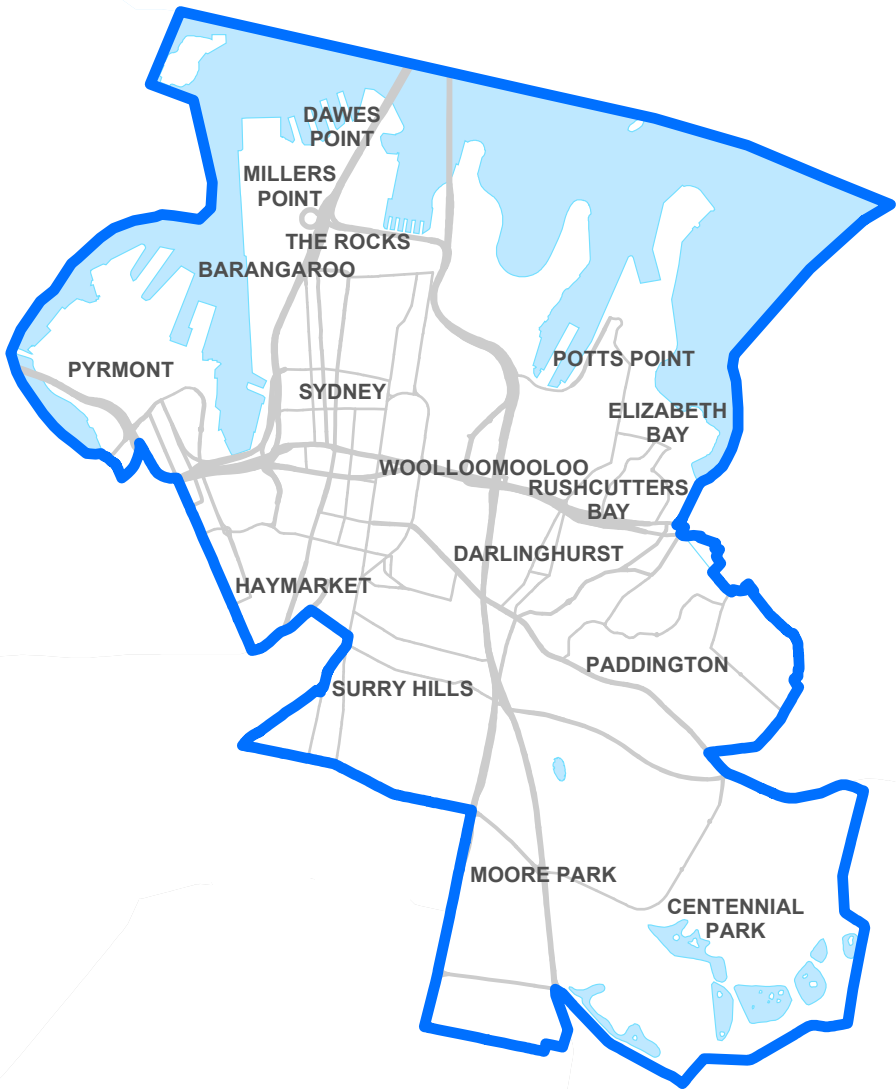

2021 NSW Redistribution of Electoral Districts

Determined State Electoral District of

SYDNEY

PP5477