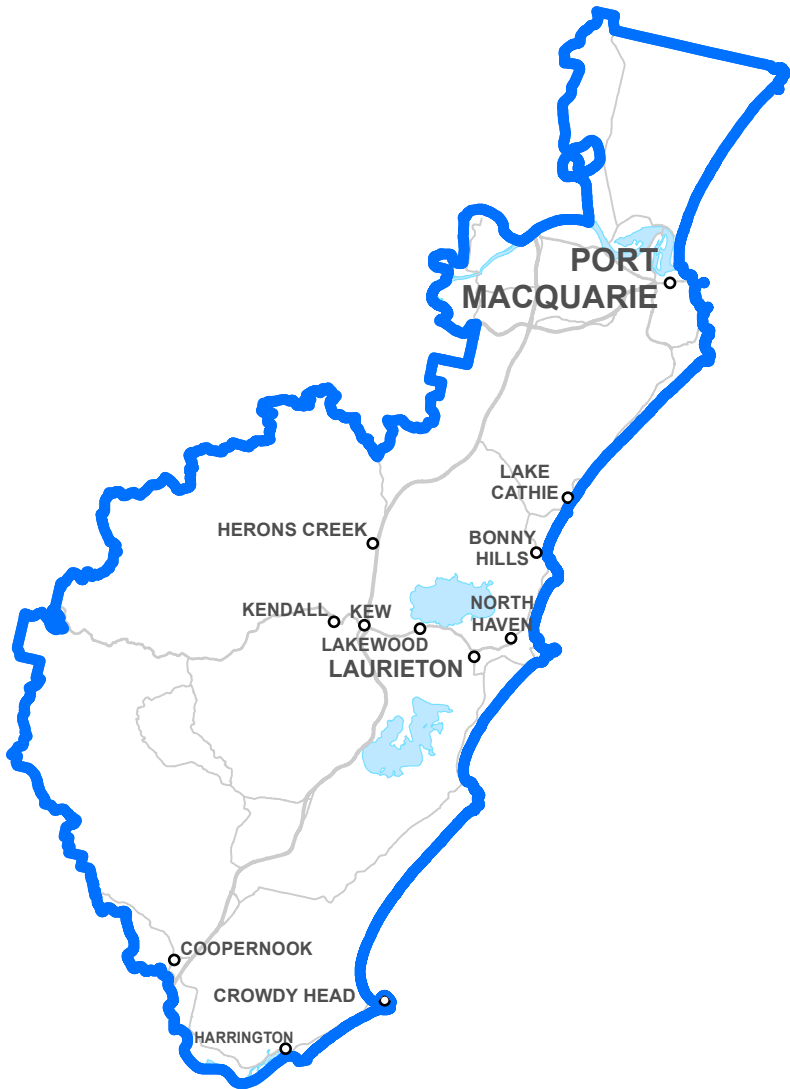

PENRITH

PP5464

2021 NSW Redistribution of Electoral Districts

Determined State Electoral District of

PITTWATER

PP5465

2021 NSW Redistribution of Electoral Districts

Determined State Electoral District of