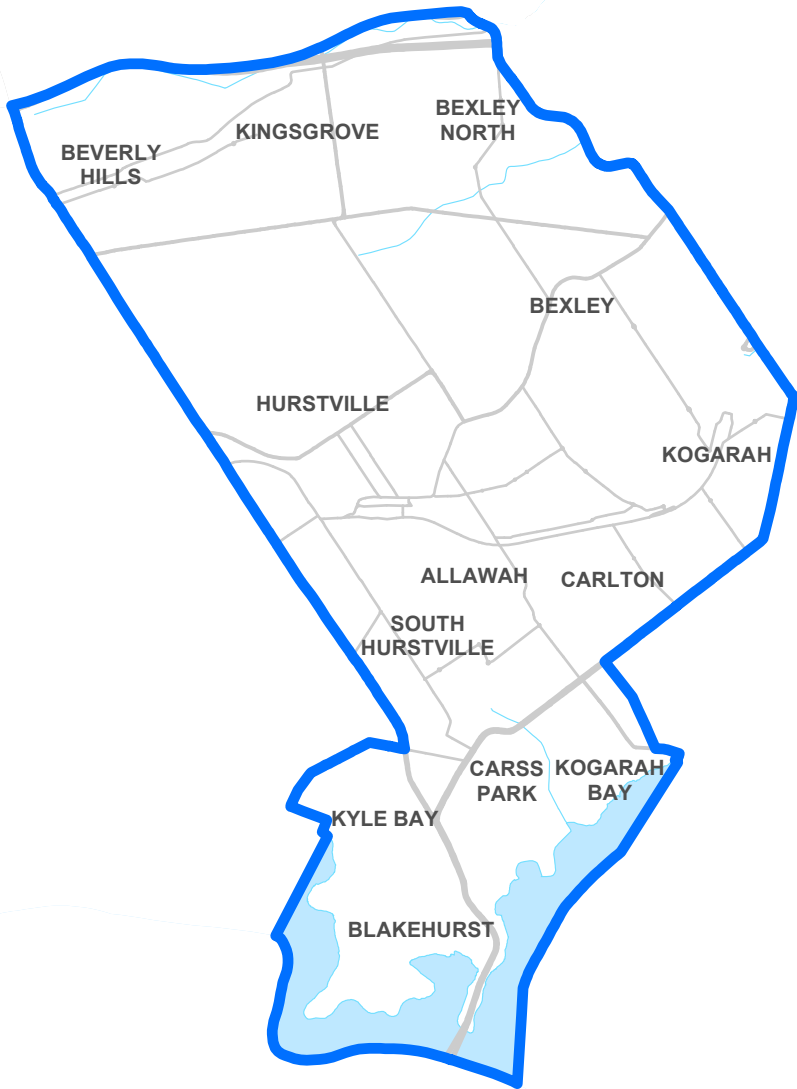

2021 NSW Redistribution of Electoral Districts

Determined State Electoral District of

KOGARAH

PP5440