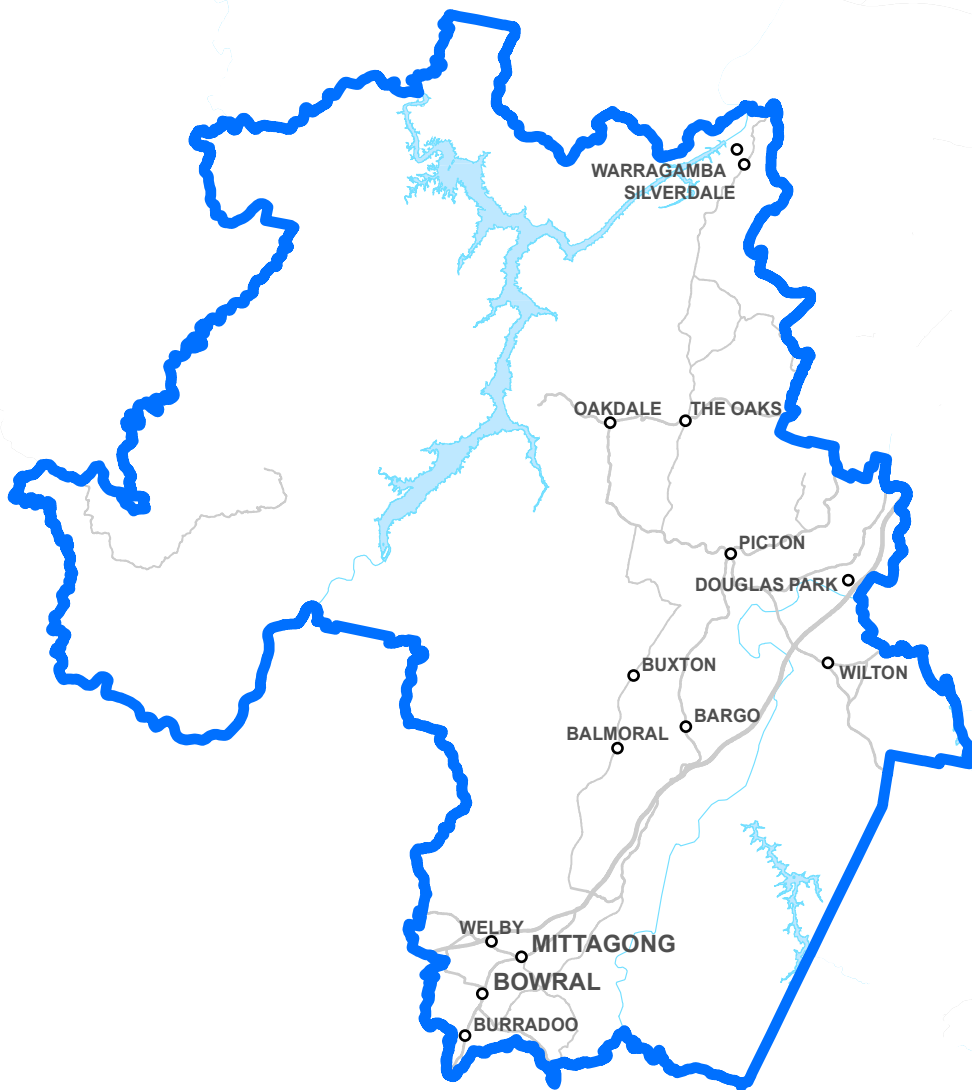

Determined State Electoral District of

WILLOUGHBY

PP5488

2021 NSW Redistribution of Electoral Districts

Determined State Electoral District of

WINSTON HILLS

PP5489

2021 NSW Redistribution of Electoral Districts