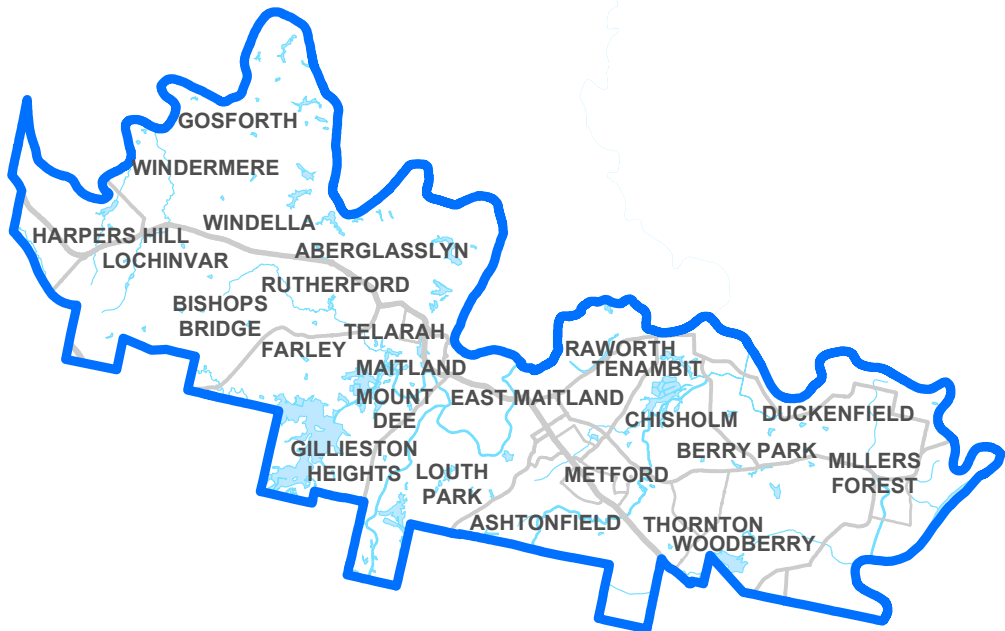

LONDONDERRY

PP5446

2021 NSW Redistribution of Electoral Districts

Determined State Electoral District of

MACQUARIE FIELDS

PP5447

2021 NSW Redistribution of Electoral Districts

Determined State Electoral District of