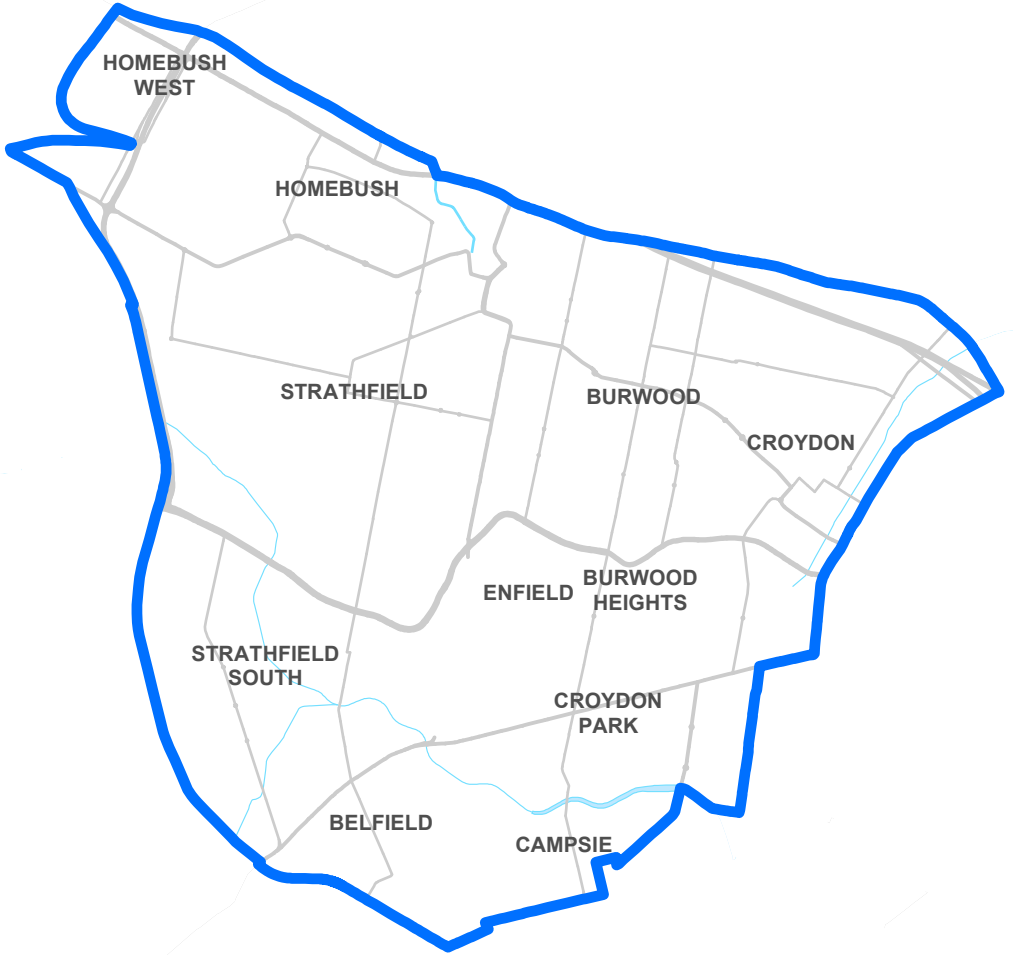

Determined State Electoral District of

SHELLHARBOUR

PP5472

2021 NSW Redistribution of Electoral Districts

Determined State Electoral District of

SOUTH COAST

PP5473

2021 NSW Redistribution of Electoral Districts