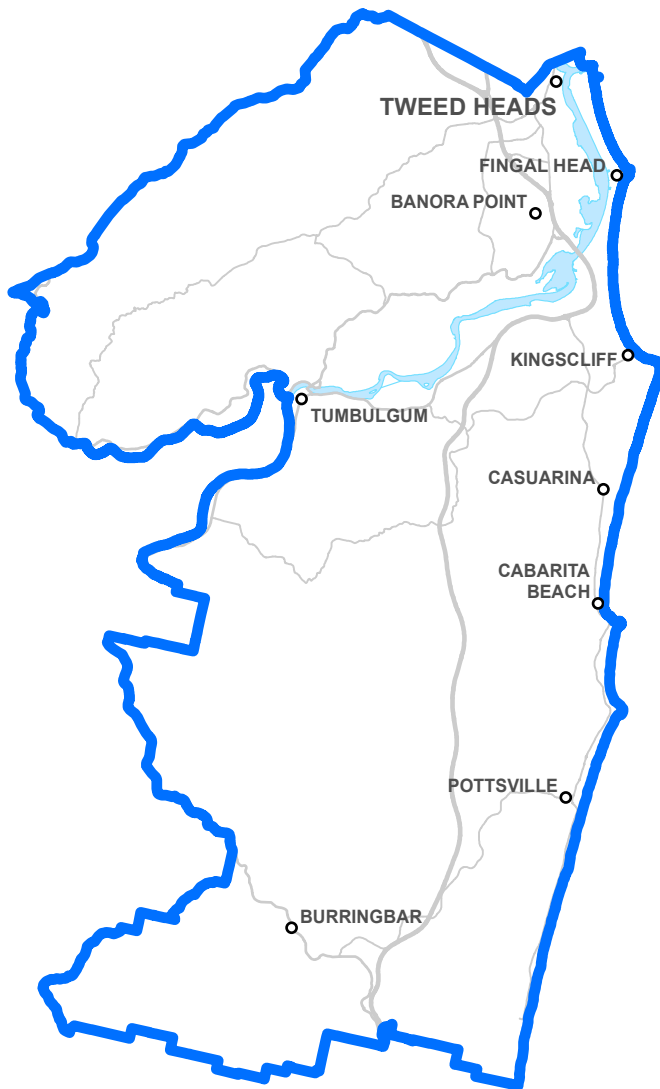

Determined State Electoral District of

THE ENTRANCE

PP5480

2021 NSW Redistribution of Electoral Districts

Determined State Electoral District of

TWEED

PP5481

2021 NSW Redistribution of Electoral Districts