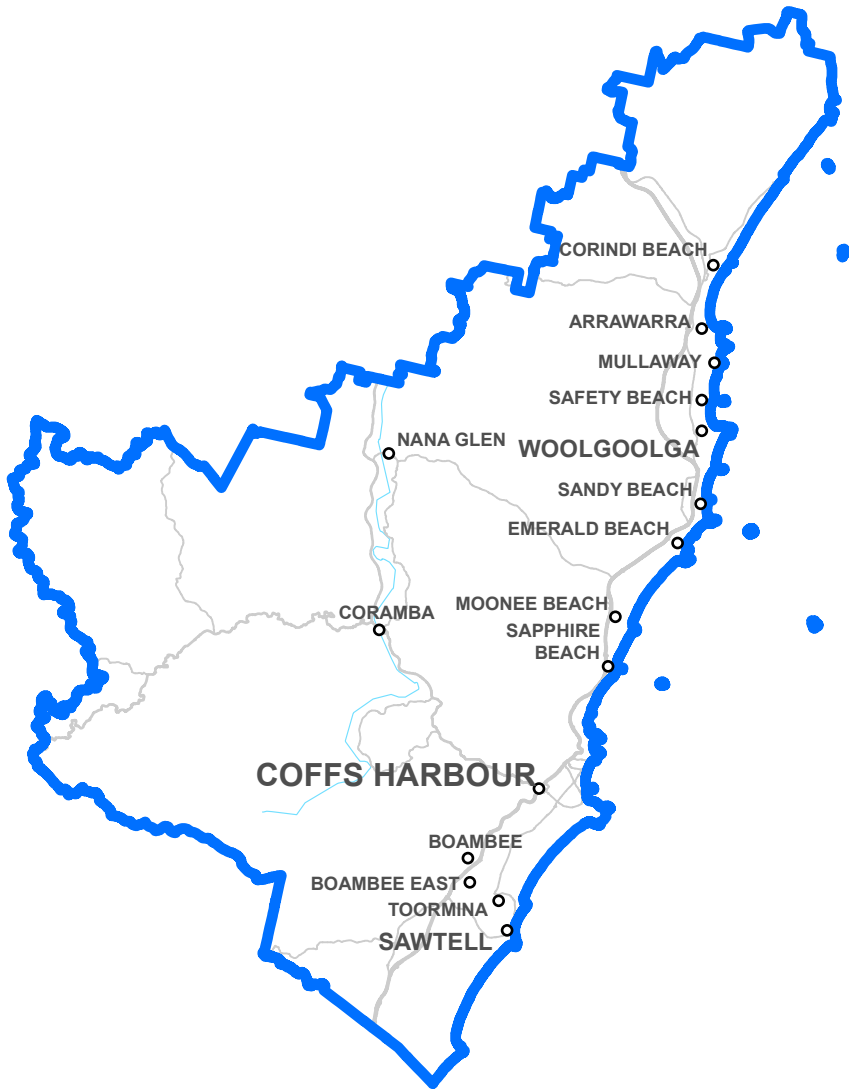

2021 NSW Redistribution of Electoral Districts

Determined State Electoral District of

COFFS HARBOUR

PP5419