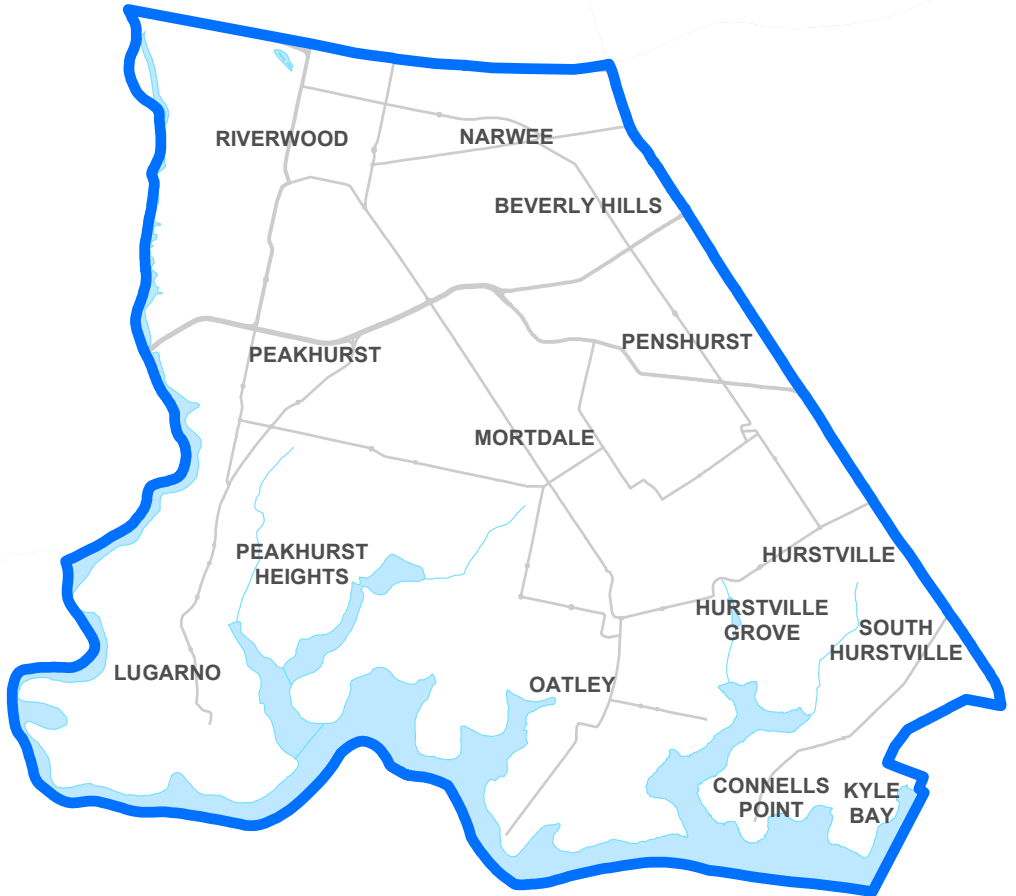

NORTHERN TABLELANDS

PP5459

2021 NSW Redistribution of Electoral Districts

Determined State Electoral District of

NORTH SHORE

PP5458

2021 NSW Redistribution of Electoral Districts

Determined State Electoral District of