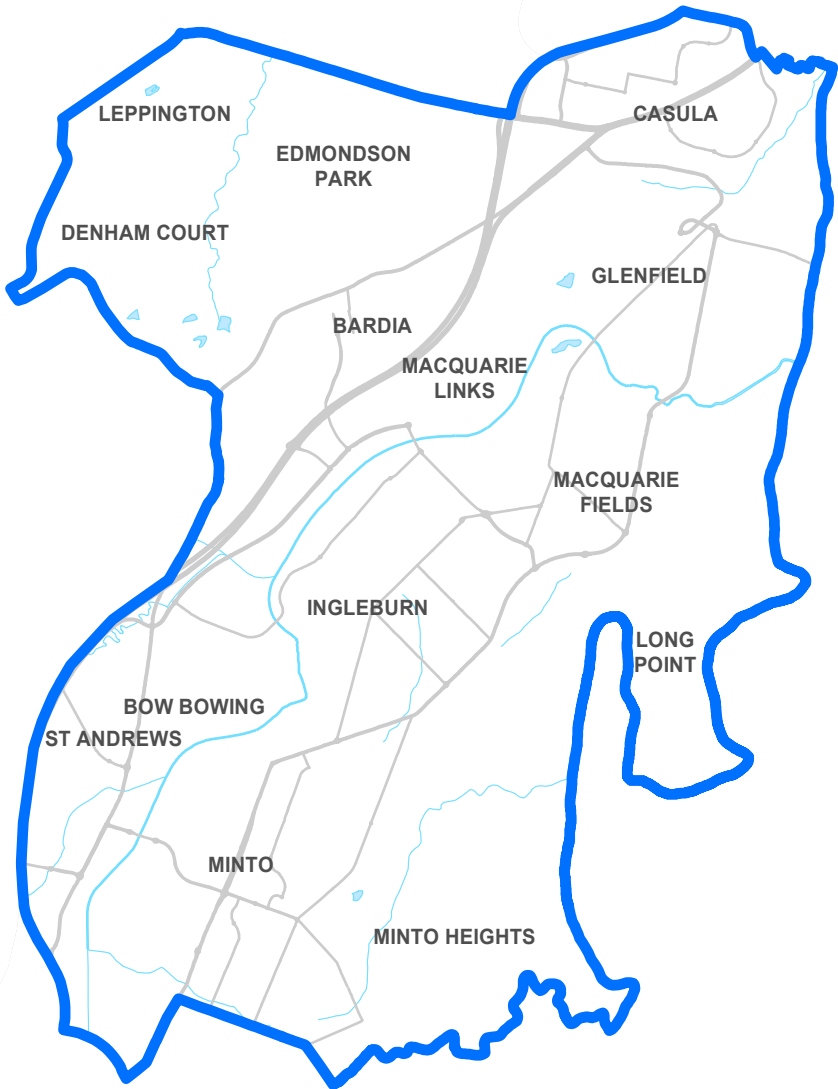

2021 NSW Redistribution of Electoral Districts

Determined State Electoral District of

MACQUARIE FIELDS

PP5447