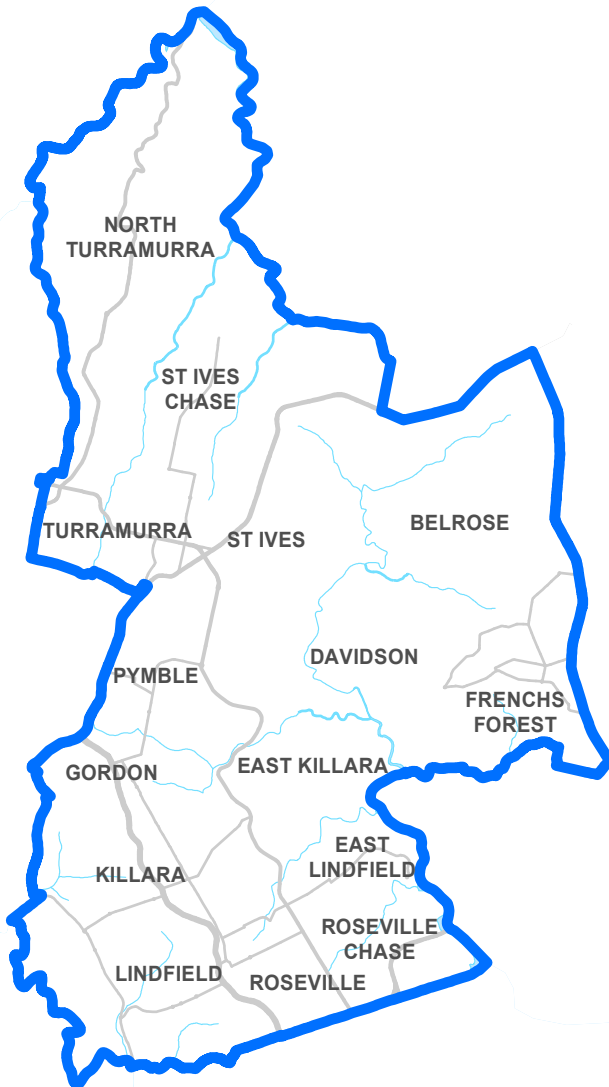

2021 NSW Redistribution of Electoral Districts

Determined State Electoral District of

DAVIDSON

PP5423