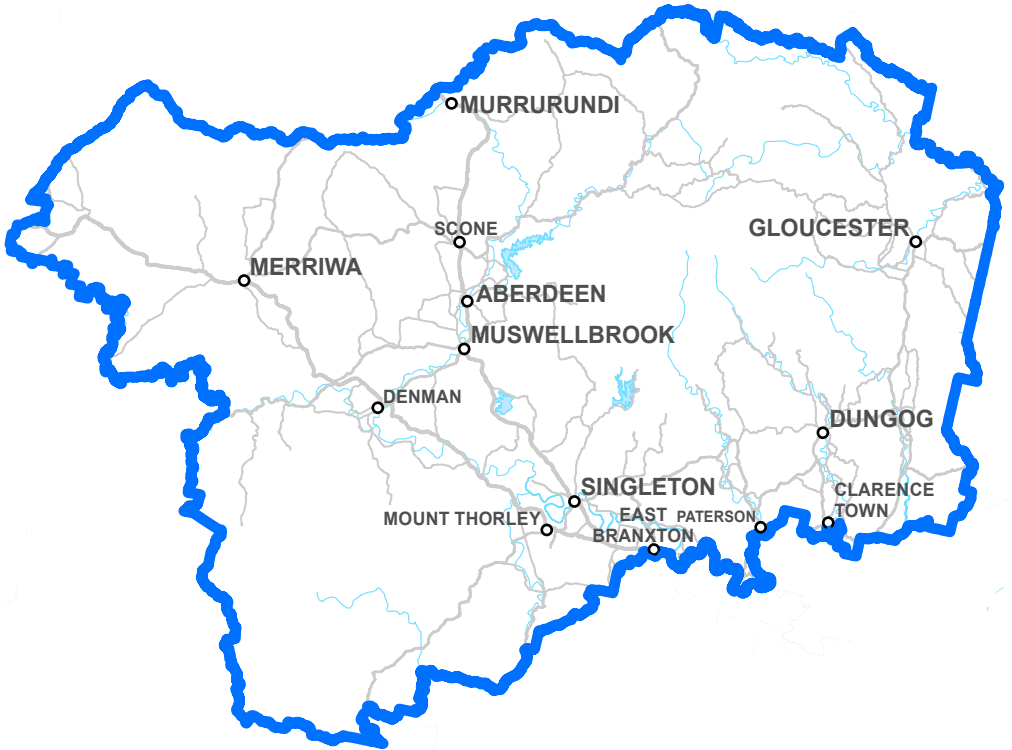

Determined State Electoral District of

THE ENTRANCE

PP5480

2021 NSW Redistribution of Electoral Districts

Determined State Electoral District of

TWEED

PP5481

2021 NSW Redistribution of Electoral Districts