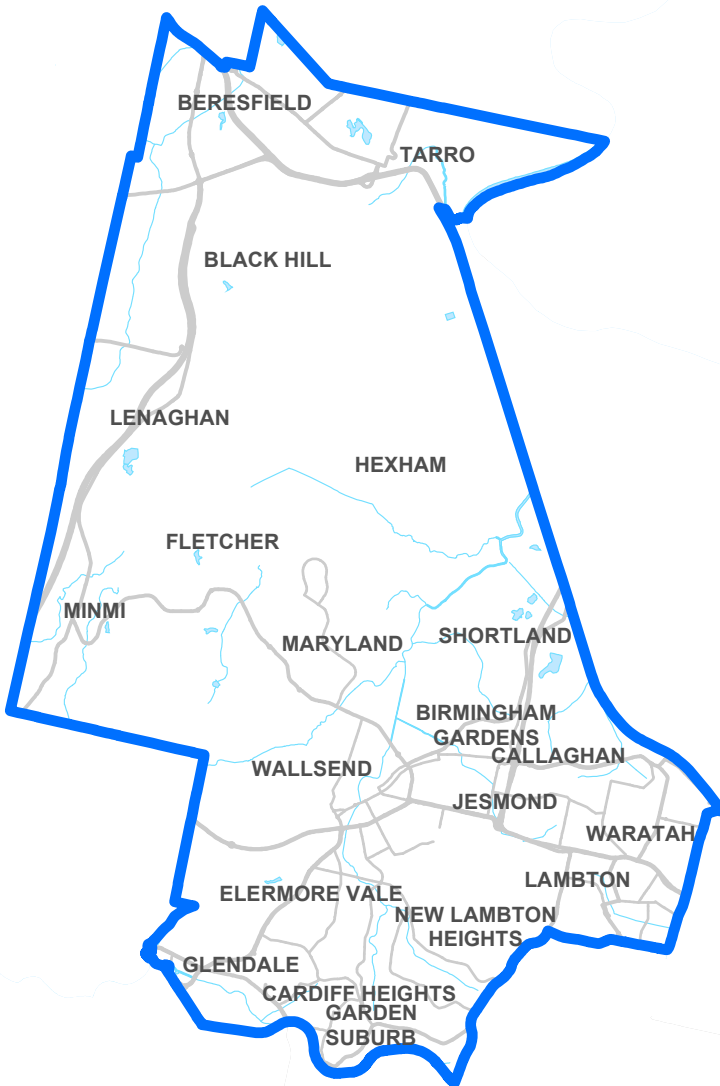

2021 NSW Redistribution of Electoral Districts

Determined State Electoral District of

WALLSEND

PP5487