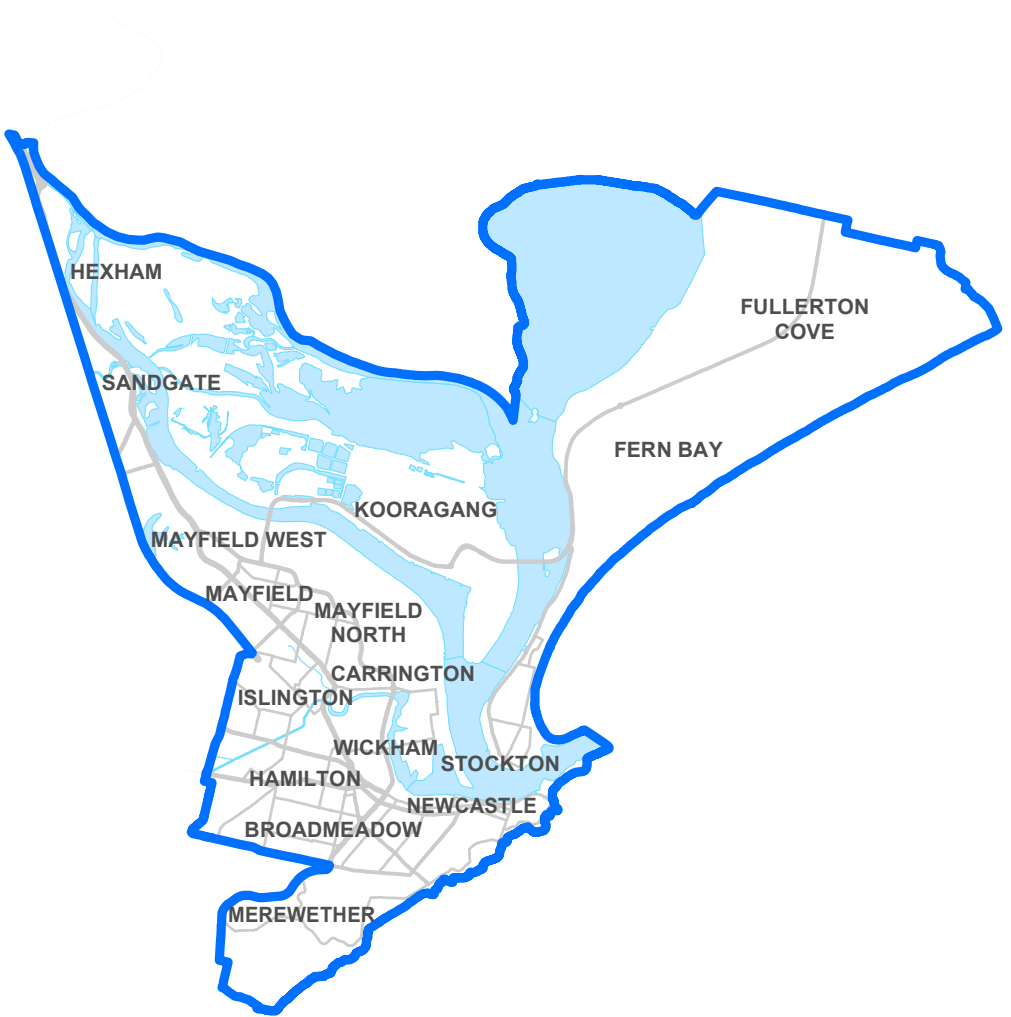

MURRAY

PP5454

2021 NSW Redistribution of Electoral Districts

Determined State Electoral District of

MYALL LAKES

PP5455

2021 NSW Redistribution of Electoral Districts

Determined State Electoral District of