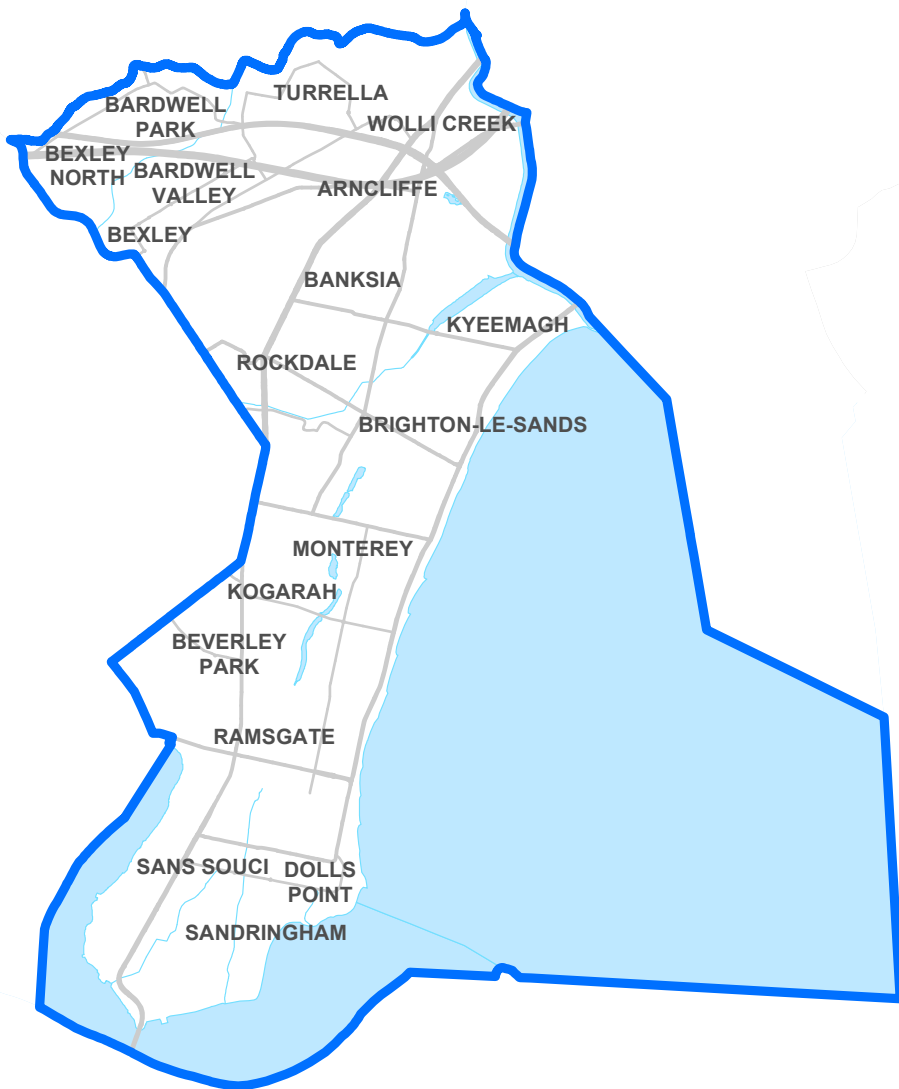

2021 NSW Redistribution of Electoral Districts

Determined State Electoral District of

ROCKDALE

PP5470