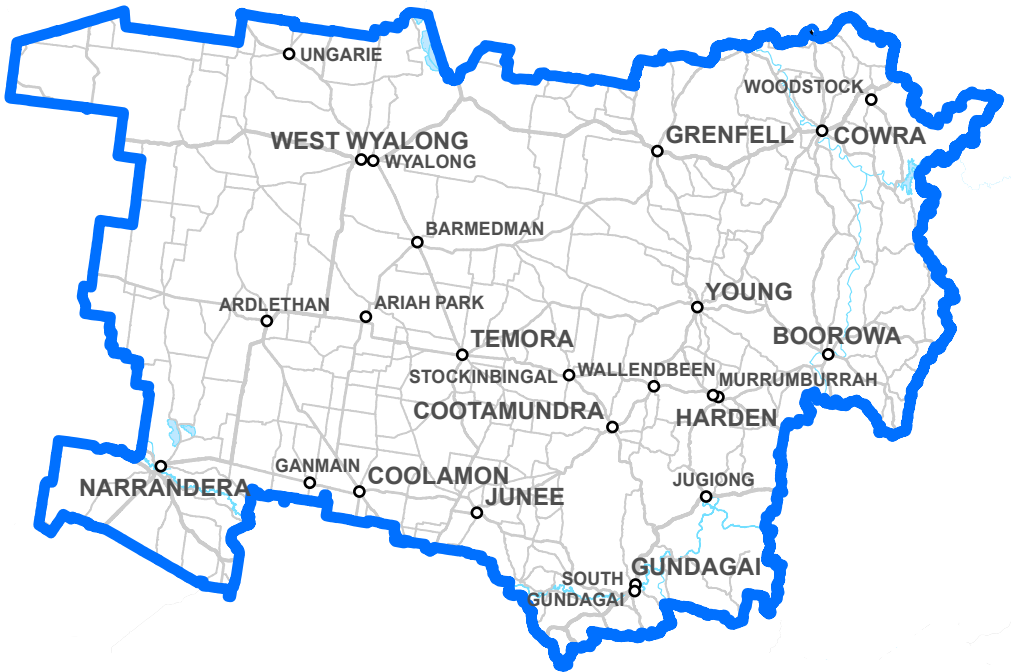

2021 NSW Redistribution of Electoral Districts

Determined State Electoral District of

COOTAMUNDRA

PP5421