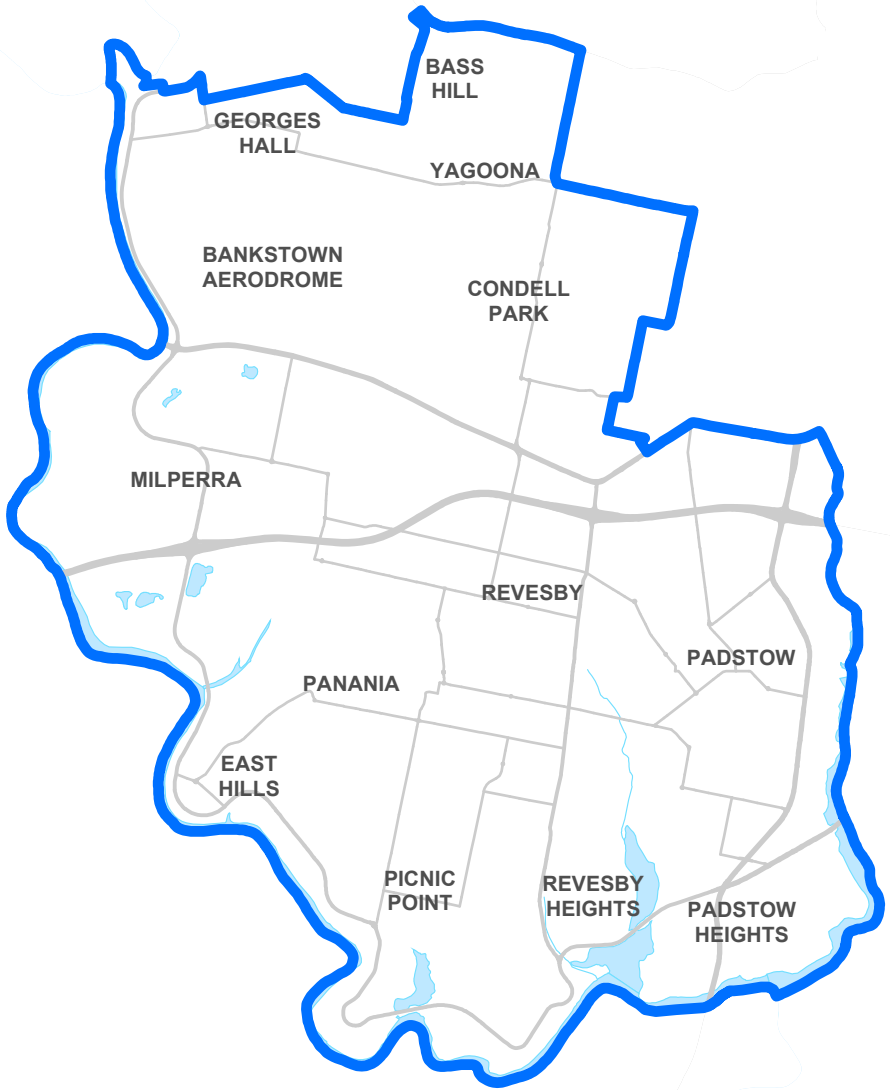

DRUMMOYNE

PP5424

2021 NSW Redistribution of Electoral Districts

Determined State Electoral District of

DUBBO

PP5425

2021 NSW Redistribution of Electoral Districts

Determined State Electoral District of