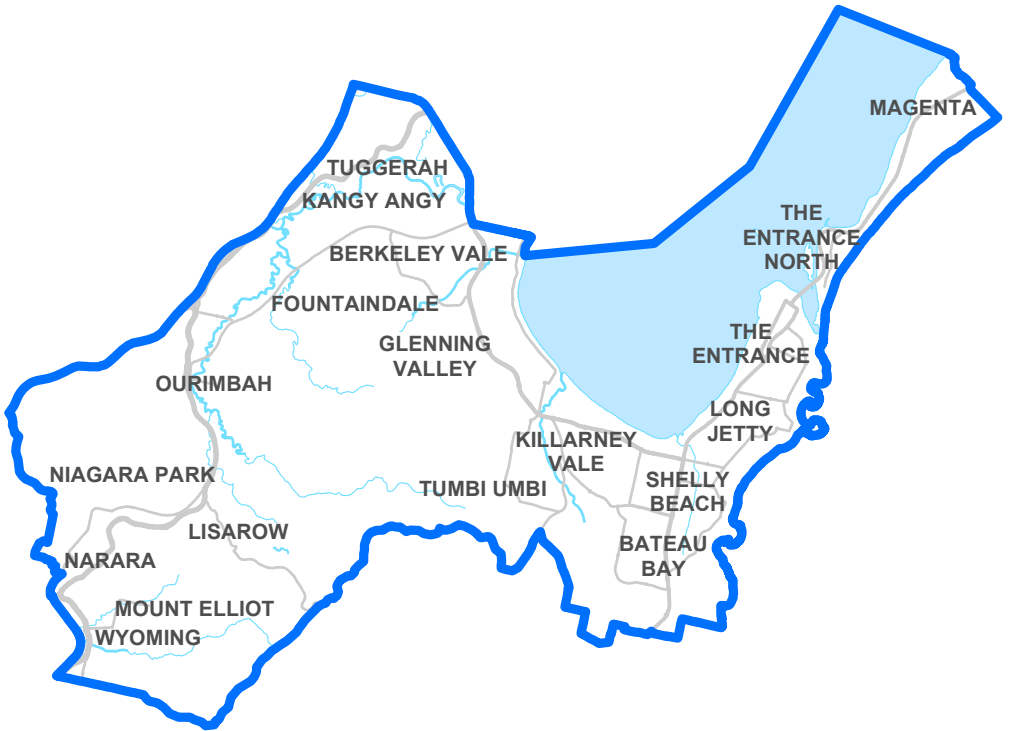

Determined State Electoral District of

TAMWORTH

PP5478

2021 NSW Redistribution of Electoral Districts

Determined State Electoral District of

TERRIGAL

PP5479

2021 NSW Redistribution of Electoral Districts