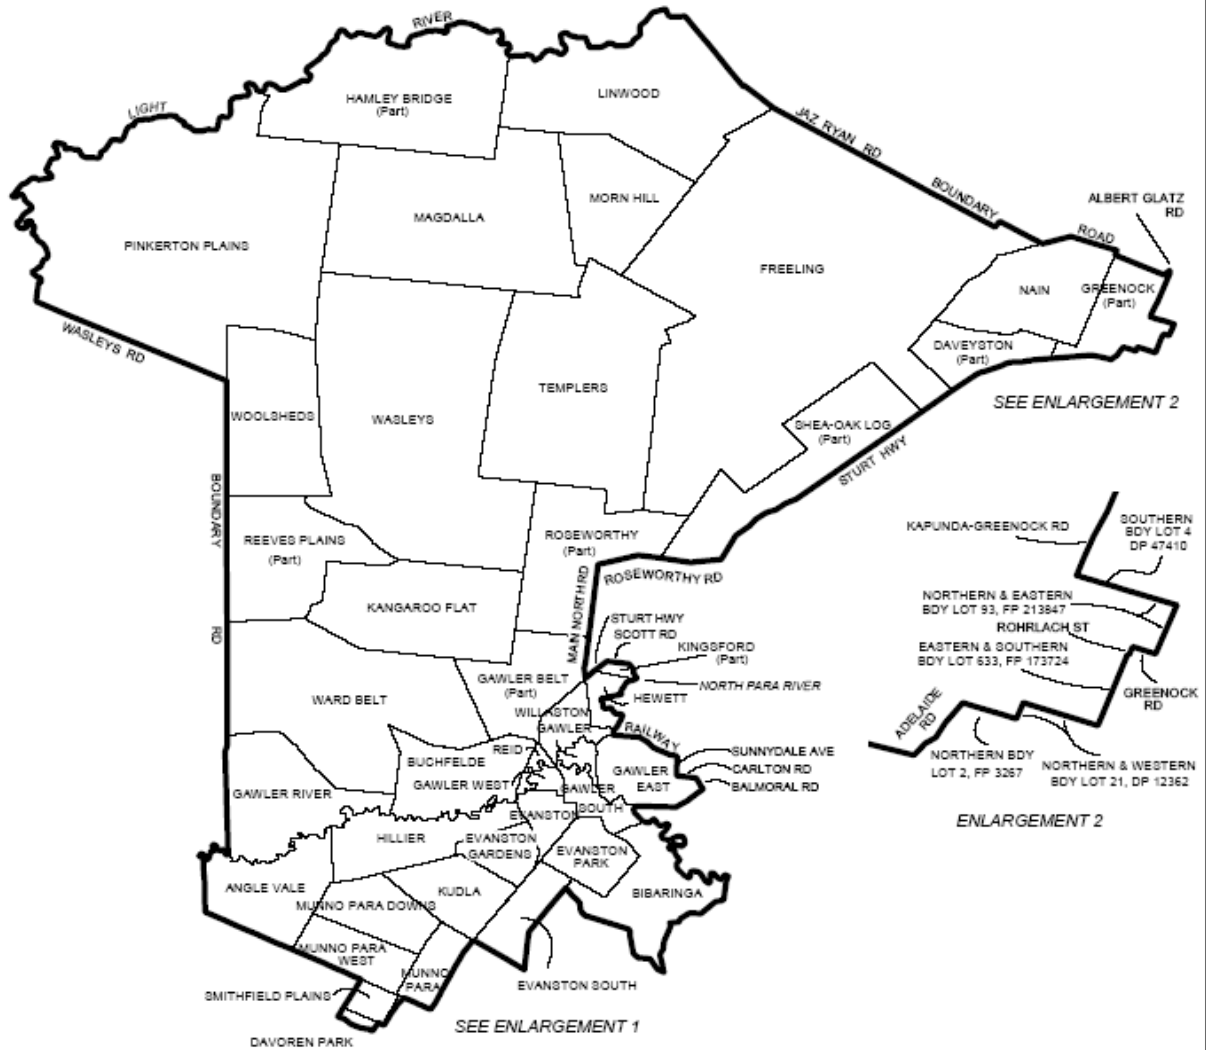

Subdivision of
Heysen - Mayo

DISTRICT OF KAURNA

Subdivision of Kaurna - King

DISTRICT OF KAVEL

Subdivision of Kavel - Mayo

DISTRICT OF LIGHT

Subdivision of Light - Wake

DISTRICT OF LITTLE PARA

Subdivision of Little Para - Wake

Subdivision of Little Para - Maki

DISTRICT OF MAWSON

Subdivision of Mawson - King

DISTRICT OF MITCHELL

Subdivision of Mitchell - Boot

ENLARGEMENT

SEE ENLGT