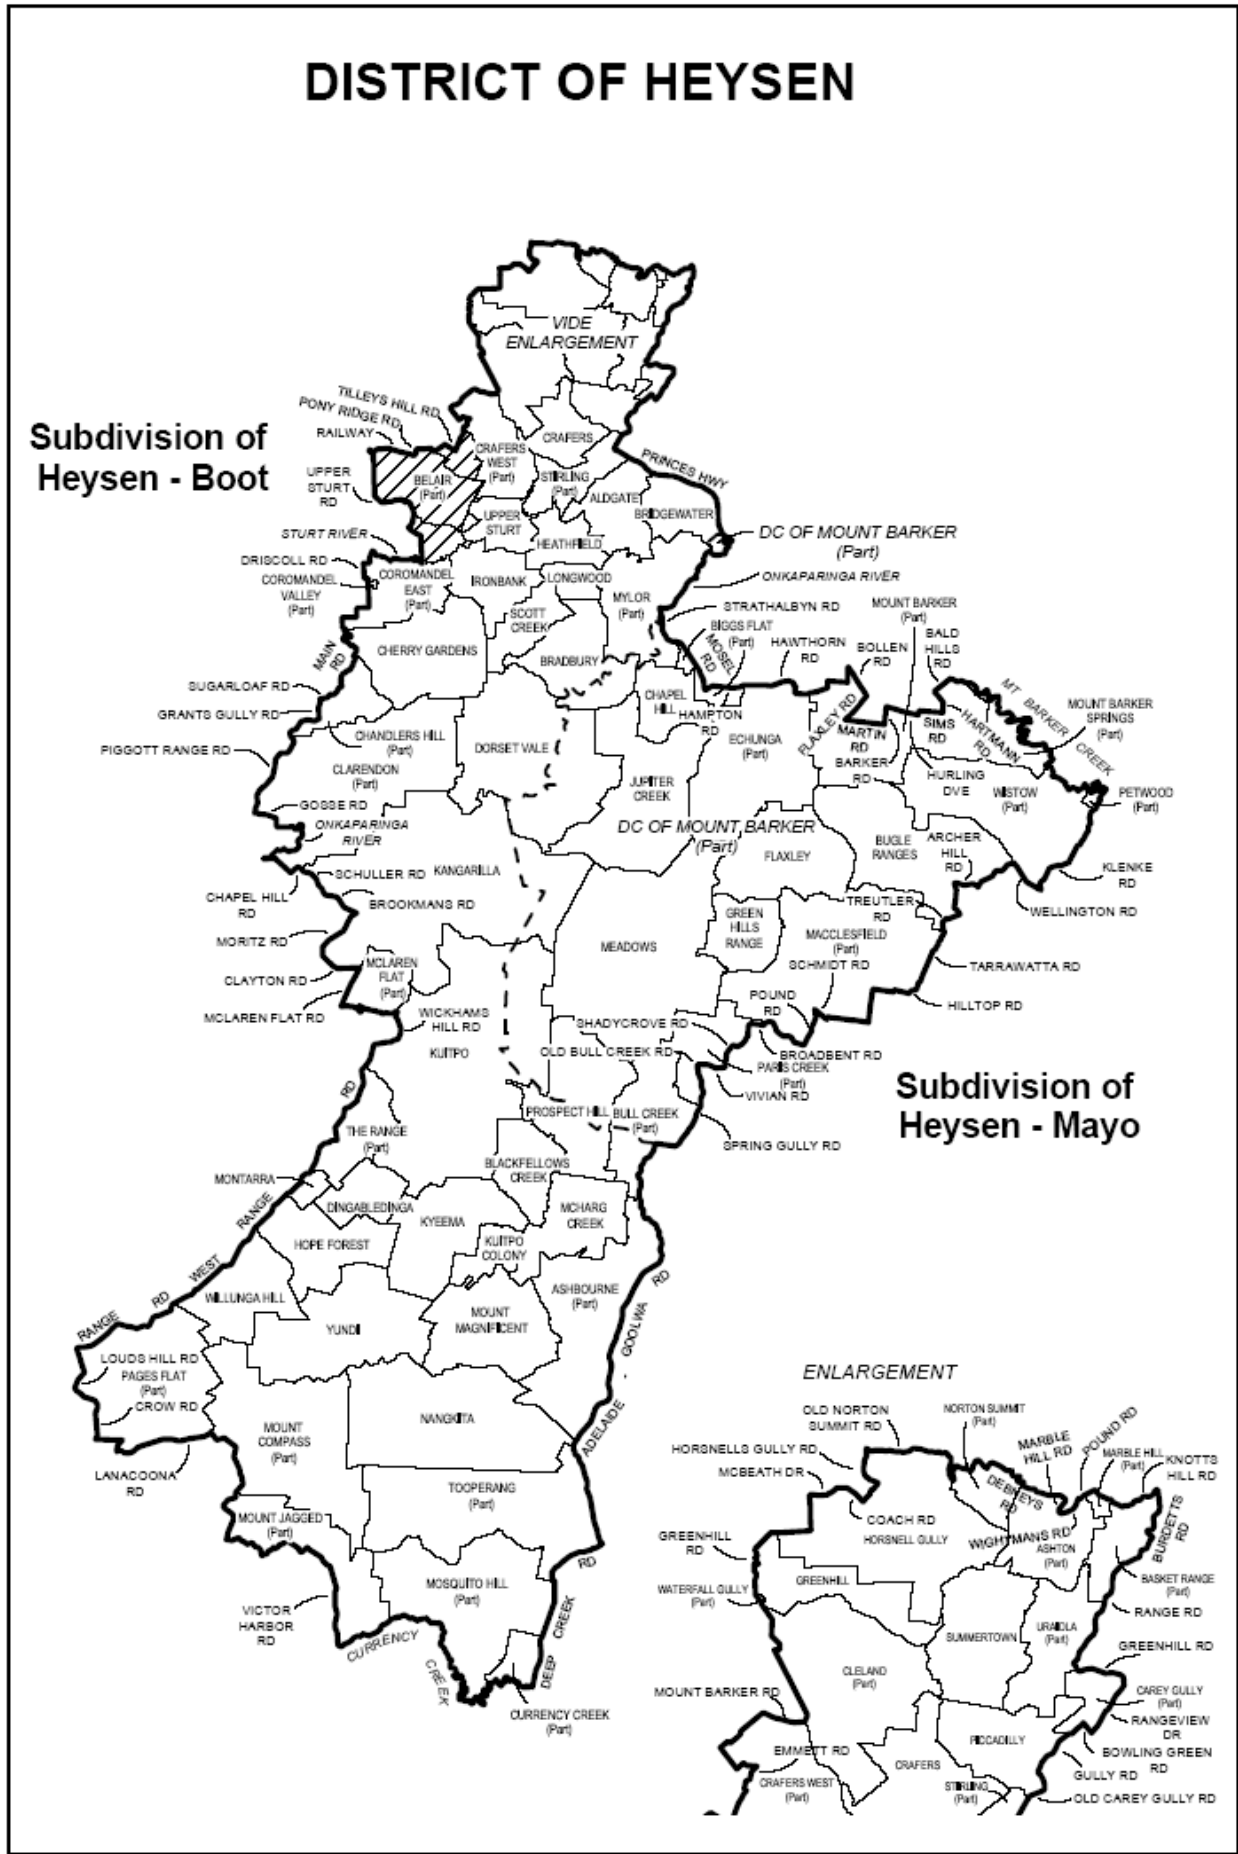

Subdivision of
Heysen - Mayo

DISTRICT OF KAURNA

Subdivision of Kaurna - King

DISTRICT OF KAVEL

Subdivision of Kavel - Mayo

DISTRICT OF LIGHT

Subdivision of Light - Wake

DISTRICT OF LITTLE PARA