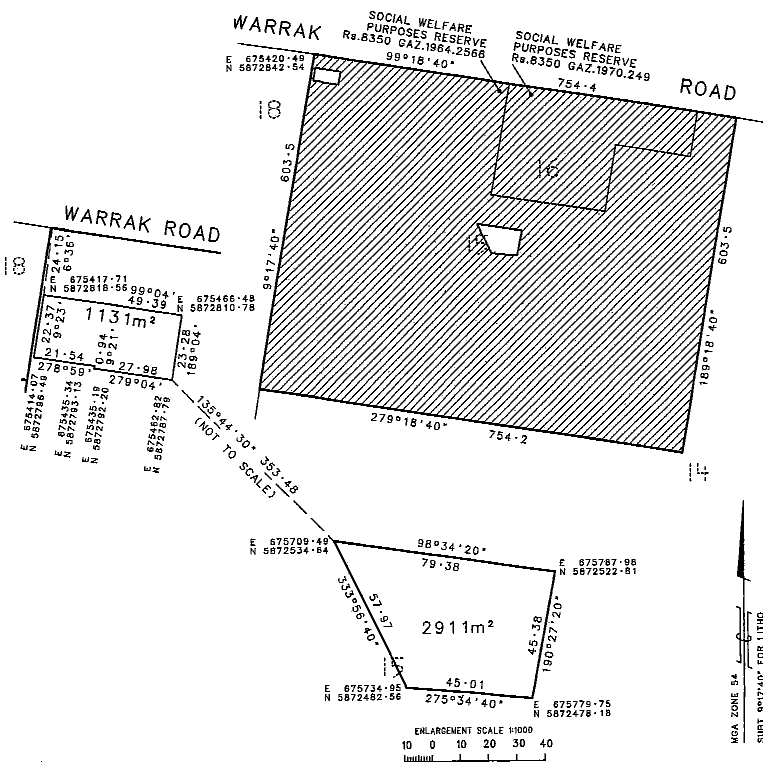

The area shown hatched on the plan below, being part of Crown allotment 15 and Crown allotment 16, Section 1B, Parish of Ararat, County of Ripon.

Dated 10 October 2006
Responsible Minister:
TIM HOLDING MP
Minister for Corrections