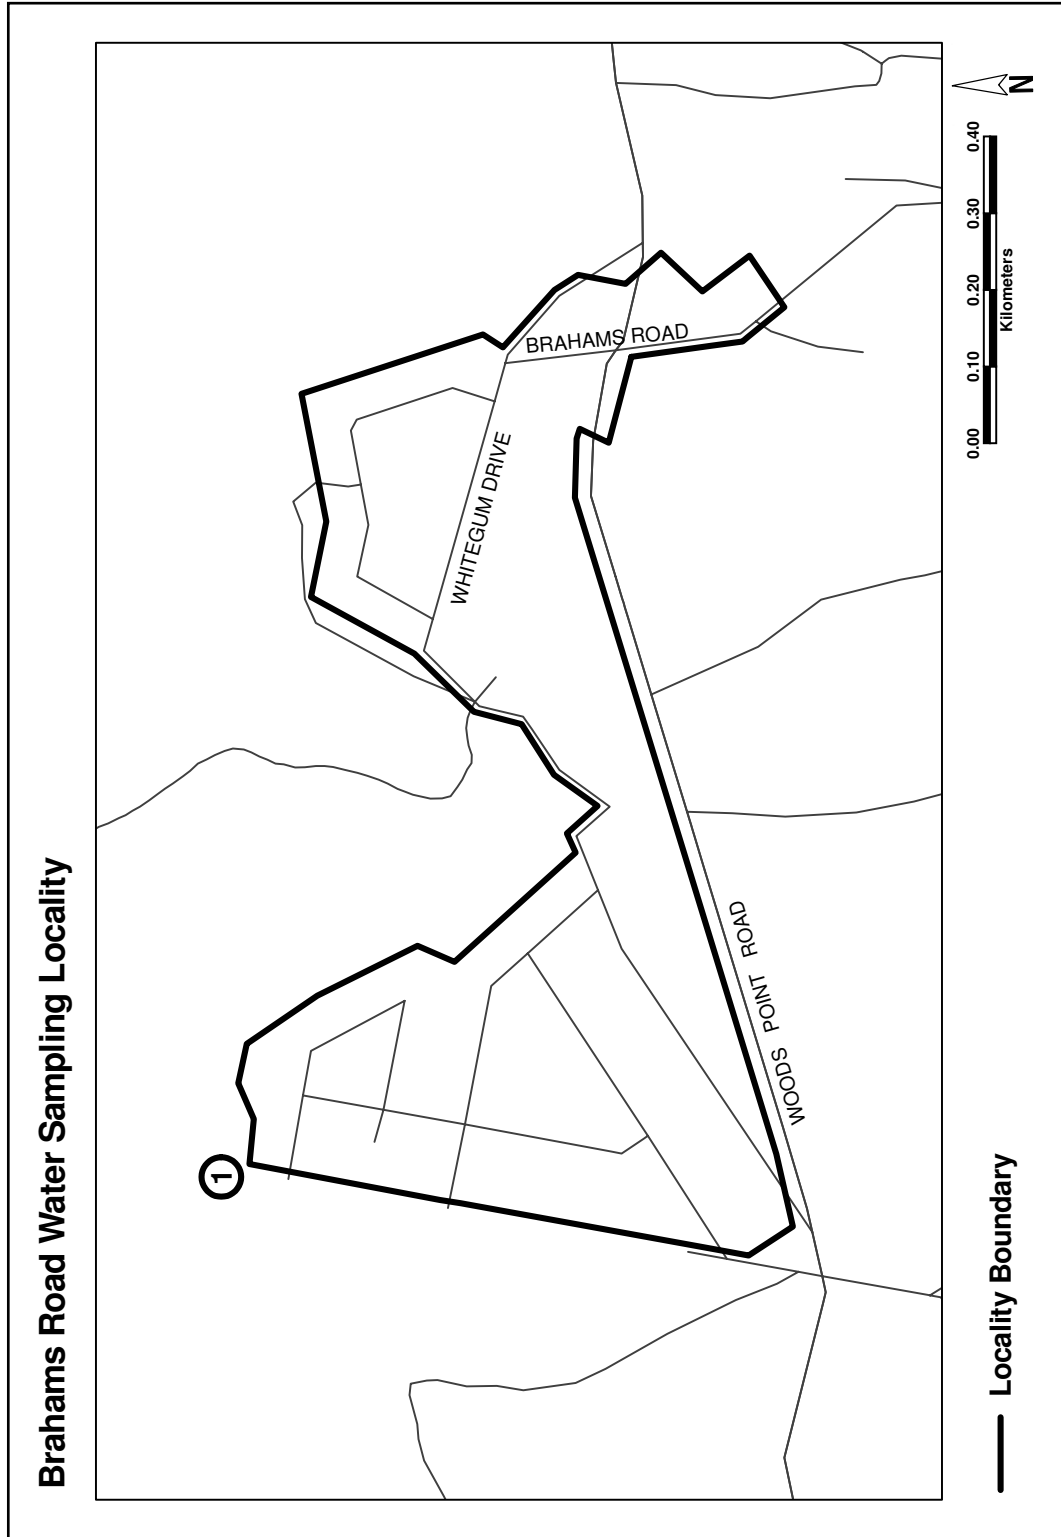

WATER SAMPLING LOCALITY NAME: BUNDOORA

The co-ordinates listed in the table below are referenced on the following diagram by commencing at co-ordinate 1 and proceeding clockwise.

Co-ordinates are based on Geocentric Datum of Australia, Map Grid of Australia 1994 (MGA) Zone 55.

Co-ordinate	Easting	Northing	Co-ordinate	Easting	Northing
1	321401.4	5828449.1	39	321466.3	5828203.6
2	321405.0	5828436.1	40	321450.1	5828197.6
3	321412.1	5828423.8	41	321443.7	5828199.0
4	321419.6	5828415.6	42	321438.7	5828201.9
5	321440.4	5828399.5	43	321426.0	5828202.0
6	321467.5	5828376.9	44	321395.4	5828194.1
7	321478.3	5828369.8	45	321363.8	5828185.3
8	321498.3	5828359.3	46	321357.7	5828182.9
9	321512.8	5828348.6	47	321336.9	5828171.9
10	321528.7	5828333.5	48	321312.7	5828153.3
11	321547.6	5828312.2	49	321299.5	5828133.3
12	321557.0	5828299.5	50	321293.0	5828128.1
13	321575.7	5828269.3	51	321276.0	5828122.6
14	321589.6	5828237.9	52	321227.4	5828112.2
15	321592.8	5828226.4	53	321191.1	5828076.5
16	321601.9	5828217.8	54	321190.4	5828043.5
17	321611.6	5828215.1	55	321342.4	5827894.0
18	321618.4	5828215.6	56	321351.5	5827868.8
19	321626.3	5828218.6	57	321335.9	5827835.2
20	321632.9	5828216.9	58	321323.6	5827767.9
21	321636.9	5828212.4	59	321335.4	5827753.4
22	321663.7	5828164.8	60	321377.8	5827750.3
23	321667.0	5828146.4	61	321393.6	5827730.2
24	321661.8	5828127.3	62	321365.0	5827687.3
25	321655.2	5828116.2	63	321328.1	5827658.1
26	321642.7	5828109.5	64	321317.6	5827650.5
27	321607.5	5828100.9	65	321294.5	5827671.1
28	321598.5	5828101.5	66	321268.1	5827653.6
29	321573.8	5828101.6	67	321244.3	5827650.6
30	321559.2	5828106.2	68	321211.1	5827624.7
31	321544.4	5828118.3	69	321222.2	5827556.8
32	321526.7	5828124.6	70	321248.0	5827480.1
33	321520.7	5828131.3	71	321208.2	5827387.9
34	321520.5	5828152.9	72	321192.8	5827370.6
35	321523.7	5828182.5	73	321165.7	5827349.2
36	321520.5	5828187.2	74	321146.8	5827319.8
37	321494.3	5828202.2	75	321124.8	5827296.7
38	321473.8	5828204.1	76	321119.7	5827263.4