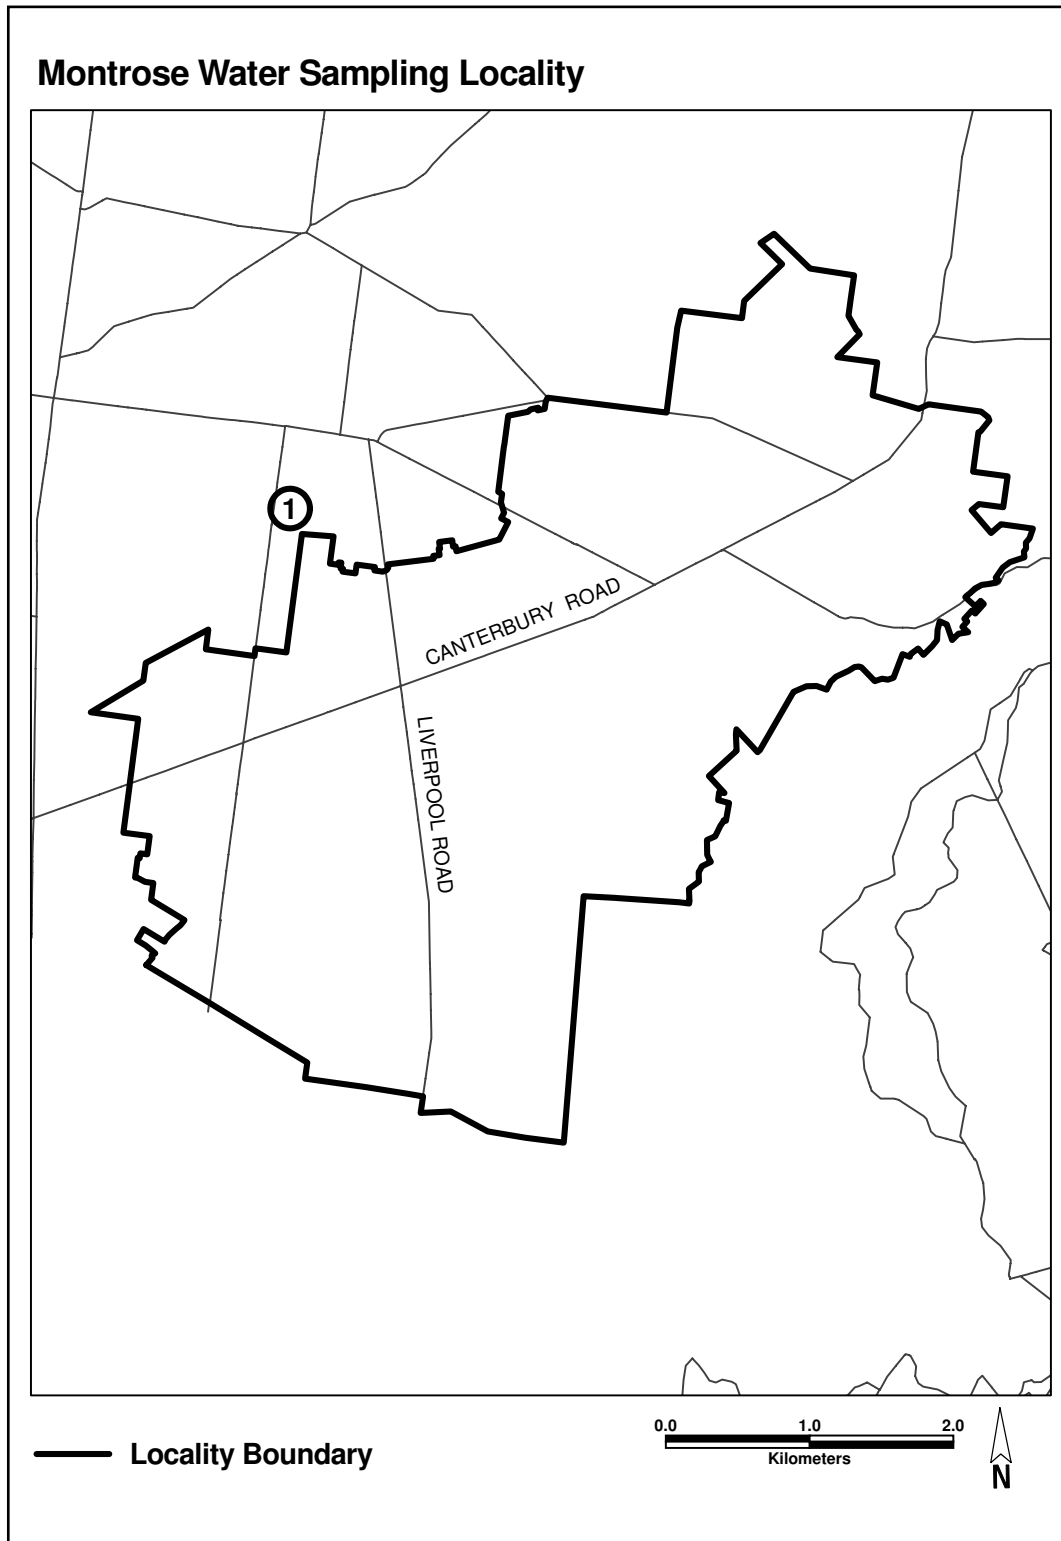

WATER SAMPLING LOCALITY NAME: NORTHCOTE

The co-ordinates listed in the table below are referenced on the following diagram by commencing at co-ordinate 1 and proceeding clockwise.

Co-ordinates are based on Geocentric Datum of Australia, Map Grid of Australia 1994 (MGA) Zone 55.

Co-ordinate	Easting	Northing	Co-ordinate	Easting	Northing
1	317964.1	5820517.1	36	317479.3	5820309.6
2	317950.9	5820513.5	37	317477.5	5820289.5
3	317940.5	5820510.4	38	317472.5	5820265.9
4	317928.9	5820504.6	39	317472.3	5820233.4
5	317920.2	5820498.0	40	317483.5	5820212.2
6	317914.4	5820492.2	41	317493.5	5820203.4
7	317908.0	5820483.8	42	317505.8	5820198.8
8	317908.0	5820483.8	43	317516.1	5820197.9
9	317901.1	5820467.7	44	317549.6	5820199.7
10	317897.9	5820448.1	45	317556.9	5820192.6
11	317894.0	5820433.3	46	317558.6	5820173.6
12	317890.6	5820424.3	47	317557.8	5820167.7
13	317882.6	5820417.0	48	317549.5	5820158.5
14	317871.7	5820413.1	49	317539.8	5820148.5
15	317857.1	5820412.1	50	317522.5	5820127.2
16	317839.9	5820414.8	51	317517.0	5820113.9
17	317819.0	5820419.9	52	317510.7	5820081.7
18	317806.6	5820422.3	53	317499.1	5820052.8
19	317797.2	5820421.8	54	317494.8	5820041.3
20	317789.3	5820418.2	55	317486.0	5820026.0
21	317773.0	5820409.0	56	317478.4	5820017.2
22	317760.7	5820405.3	57	317468.2	5820015.0
23	317735.9	5820401.4	58	317449.1	5820015.2
24	317712.3	5820400.2	59	317437.7	5820013.8
25	317671.3	5820402.4	60	317429.3	5820010.9
26	317648.5	5820405.8	61	317423.0	5820006.0
27	317607.0	5820413.8	62	317414.0	5819996.0
28	317584.4	5820417.7	63	317406.7	5819985.3
29	317567.3	5820418.1	64	317402.0	5819973.4
30	317540.5	5820408.8	65	317399.8	5819963.2
31	317520.8	5820397.7	66	317397.3	5819951.0
32	317502.0	5820384.0	67	317402.4	5819938.5
33	317489.8	5820370.6	68	317408.8	5819925.5
34	317484.4	5820359.9	69	317411.2	5819913.4
35	317480.9	5820343.8	70	317412.9	5819888.8