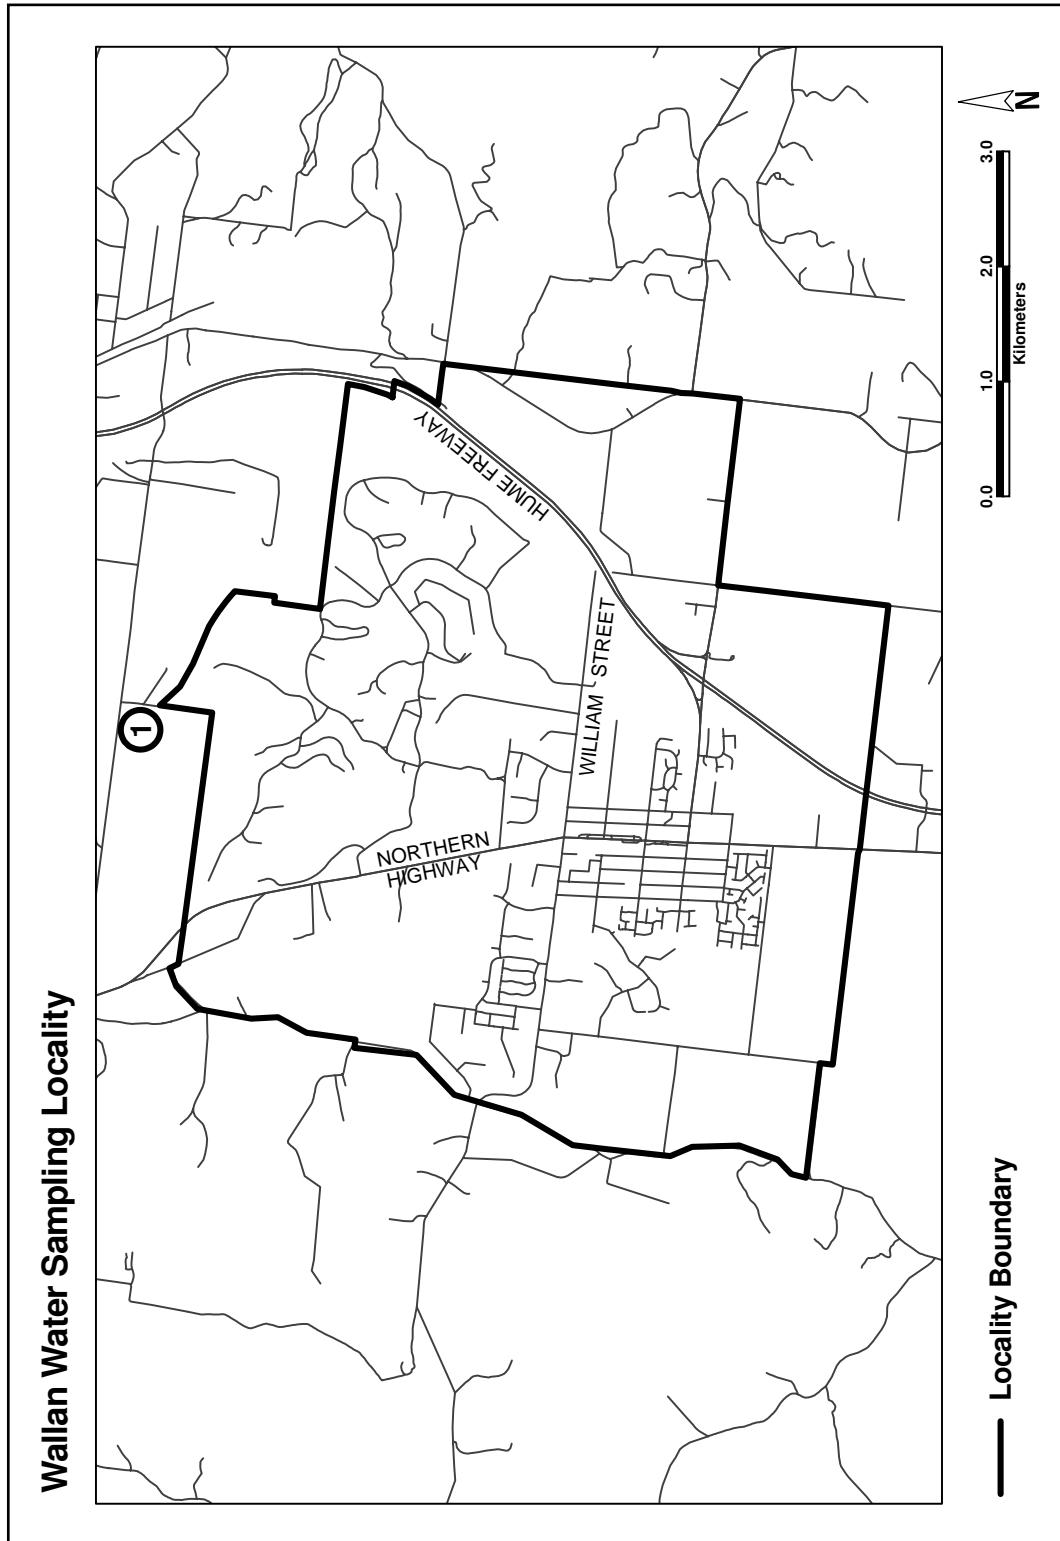

WATER SAMPLING LOCALITY NAME: WARBURTON

The co-ordinates listed in the table below are referenced on the following diagram by commencing at co-ordinate 1 and proceeding clockwise.

Co-ordinates are based on Geocentric Datum of Australia, Map Grid of Australia 1994 (MGA) Zone 55.

Co-ordinate	Easting	Northing	Co-ordinate	Easting	Northing
1	381285.9	5821561.4	36	382490.8	5820283.0
2	381288.5	5821480.3	37	382770.9	5820239.1
3	381284.0	5821473.2	38	382787.7	5820343.5
4	381281.8	5821471.1	39	383084.9	5820296.1
5	381183.2	5821370.8	40	383104.5	5820293.1
6	381125.4	5821173.4	41	383090.1	5820201.7
7	381069.5	5821183.6	42	383236.2	5820105.1
8	380987.3	5821172.4	43	383280.9	5820051.1
9	380977.4	5821112.0	44	383395.2	5819938.3
10	380922.7	5821002.1	45	383422.5	5819900.8
11	380804.9	5820959.9	46	383936.3	5819819.4
12	380664.6	5820684.2	47	384016.5	5819813.1
13	380630.1	5820617.9	48	384014.8	5819838.1
14	380598.1	5820563.8	49	384013.2	5819860.0
15	380555.2	5820490.9	50	384010.1	5819883.8
16	380487.0	5820410.0	51	384010.5	5819897.9
17	381020.6	5820327.8	52	384013.9	5819913.0
18	380996.3	5820164.3	53	384026.0	5819932.8
19	381114.2	5820200.7	54	384038.7	5819952.3
20	381127.7	5820186.5	55	384044.8	5819962.4
21	381280.4	5820233.8	56	384046.2	5819976.8
22	381322.4	5820174.7	57	384042.3	5820003.4
23	381317.8	5820146.1	58	384089.0	5819997.1
24	381640.4	5820095.2	59	384099.9	5819995.6
25	381639.0	5820092.2	60	384119.7	5819992.9
26	381664.1	5820097.8	61	384747.2	5819907.8
27	381678.1	5820129.3	62	384709.2	5819695.7
28	381717.1	5820217.7	63	384991.5	5819817.0
29	381759.9	5820254.8	64	385150.1	5819884.9
30	381768.8	5820250.2	65	385129.6	5819774.3
31	381762.1	5820213.9	66	385209.6	5819675.3
32	381962.7	5820181.1	67	385039.6	5819528.2
33	382123.8	5820155.1	68	385111.7	5819515.1
34	382122.0	5820143.0	69	385117.3	5819553.5
35	382460.9	5820096.2	70	385137.5	5819580.4