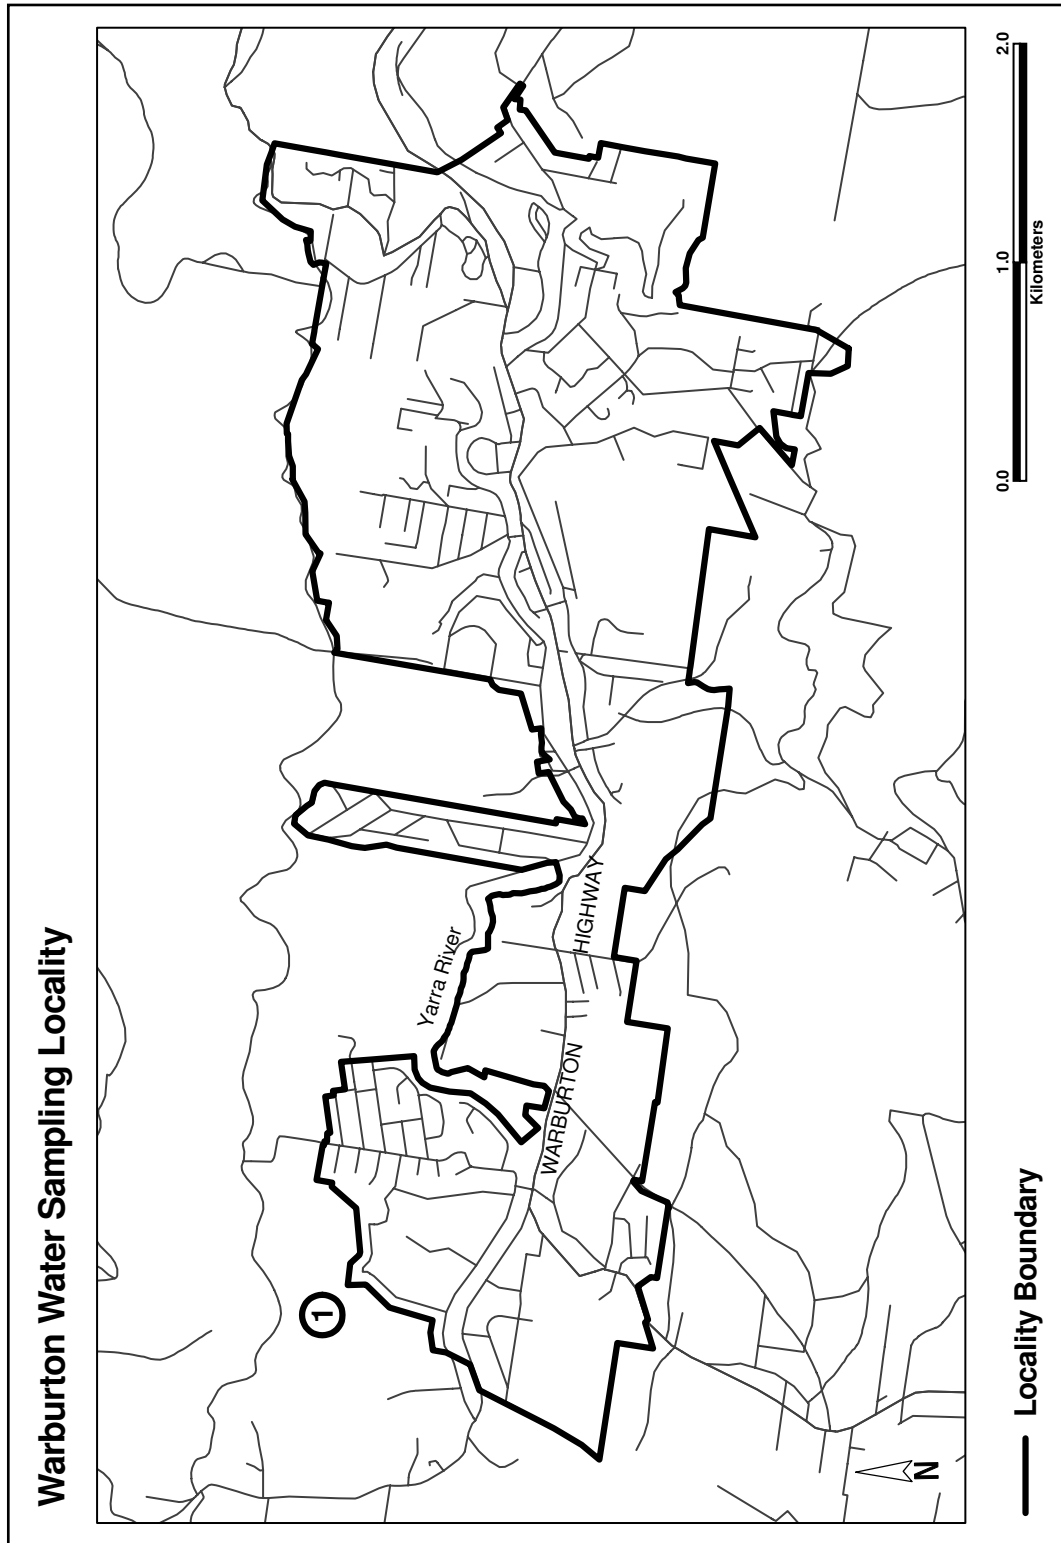

WATER SAMPLING LOCALITY NAME: WARRANWOOD

The co-ordinates listed in the table below are referenced on the following diagram by commencing at co-ordinate 1 and proceeding clockwise.

Co-ordinates are based on Geocentric Datum of Australia, Map Grid of Australia 1994 (MGA) Zone 55.

Co-ordinate	Eastings	Northing	Co-ordinate	Eastings	Northing
1	338995.6	5823241.8	38	340684.4	5822406.2
2	338959.4	5822997.2	39	340742.1	5822427.1
3	338833.9	5822058.2	40	340843.4	5822403.4
4	338830.6	5822045.7	41	340886.5	5822350.7
5	338836.7	5822048.3	42	340889.4	5822307.6
6	339156.5	5821990.4	43	340871.0	5822269.5
7	339247.1	5822030.7	44	340835.9	5822227.7
8	339300.0	5822013.0	45	340788.2	5822181.1
9	339332.7	5821962.7	46	340724.5	5822129.8
10	339357.9	5821668.0	47	340680.0	5822086.1
11	339413.3	5821632.7	48	340667.2	5822061.3
12	339612.2	5821738.5	49	340665.0	5822036.2
13	339617.3	5821814.1	50	340676.3	5821985.6
14	339577.0	5821894.7	51	340697.1	5821912.3
15	339476.3	5822141.5	52	340698.0	5821862.4
16	339496.4	5822196.9	53	340679.8	5821735.1
17	339655.0	5822350.6	54	340685.0	5821698.1
18	339686.9	5822440.4	55	340685.0	5821698.1
19	339692.0	5822556.3	56	340711.5	5821653.1
20	339734.8	5822604.1	57	340747.0	5821614.0
21	339835.5	5822606.7	58	340891.9	5821517.8
22	339918.6	5822568.9	59	340884.4	5821465.4
23	339981.5	5822516.0	60	340828.6	5821044.9
24	340072.2	5822495.8	61	340754.8	5820486.2
25	340162.8	5822538.7	62	340978.5	5820476.5
26	340269.5	5822562.1	63	340976.4	5820434.2
27	340313.7	5822561.9	64	340927.8	5820437.5
28	340350.5	5822542.8	65	340906.4	5820455.4
29	340364.7	5822525.4	66	340884.9	5820456.5
30	340388.5	5822488.8	67	340870.4	5820439.6
31	340405.9	5822448.7	68	340824.5	5820441.7
32	340424.4	5822394.5	69	340792.2	5820167.2
33	340443.0	5822379.2	70	340767.0	5819953.7
34	340481.5	5822363.2	71	340607.2	5819972.4
35	340506.4	5822354.1	72	340594.9	5819868.5
36	340552.1	5822347.9	73	340141.6	5819922.4
37	340600.9	5822365.1	74	340122.8	5819766.0