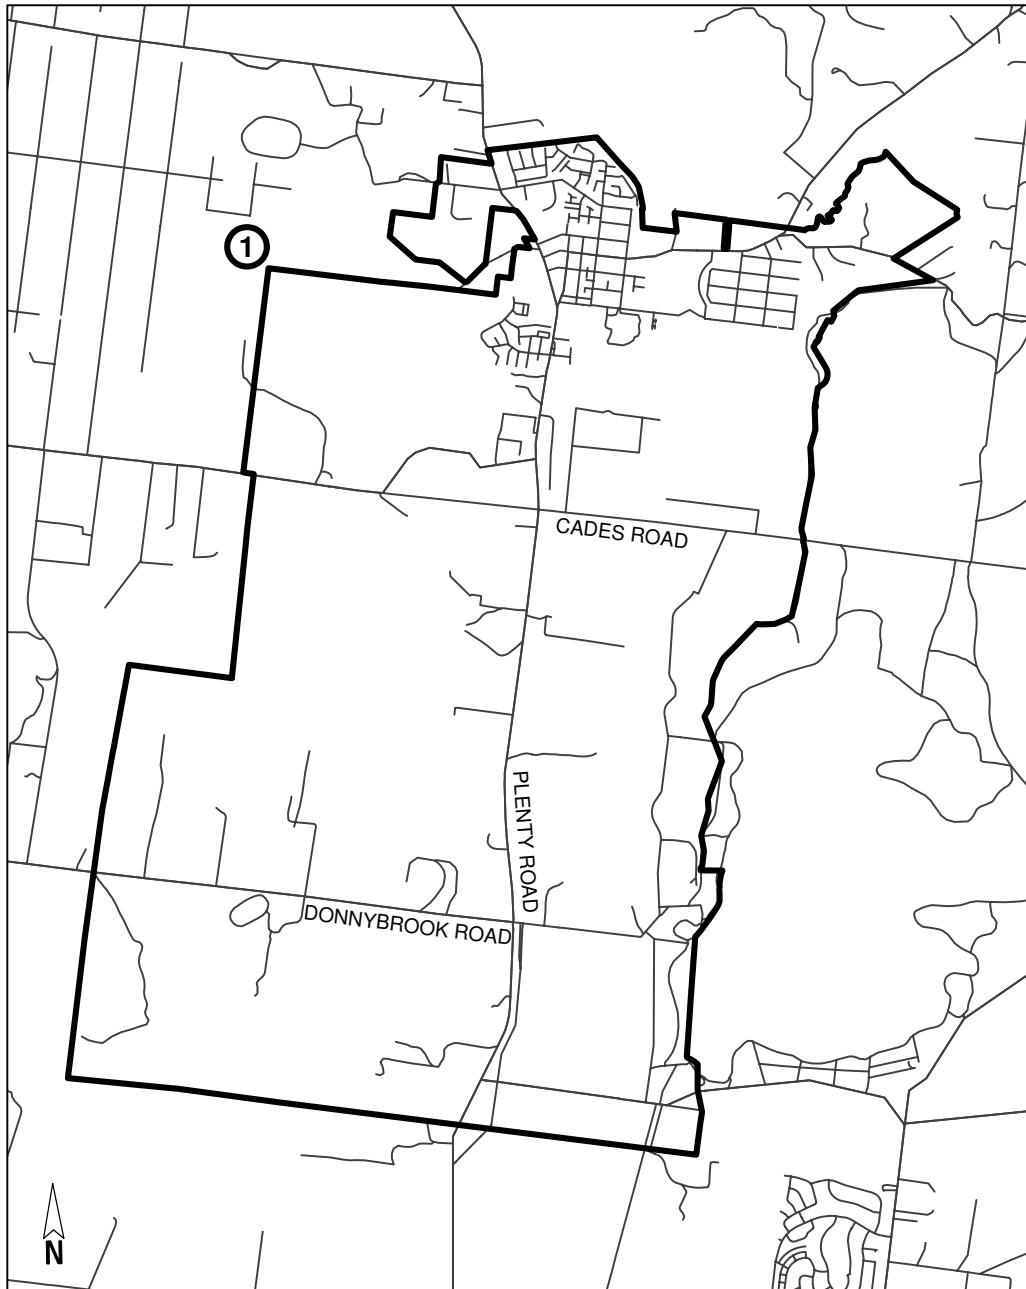

Whittlesea Water Sampling Locality

— Locality Boundary

WATER SAMPLING LOCALITY NAME: WOORI YALLOCK

The co-ordinates listed in the table below are referenced on the following diagram by commencing at co-ordinate 1 and proceeding clockwise.

Co-ordinates are based on Geocentric Datum of Australia, Map Grid of Australia 1994 (MGA) Zone 55.

Co-ordinate	Easting	Northing	Co-ordinate	Easting	Northing
1	368831.0	5818911.9	36	369301.1	5815297.5
2	368835.9	5818885.8	37	369292.1	5815268.2
3	368860.4	5818511.1	38	369265.0	5815236.6
4	369012.3	5818118.3	39	369235.0	5815142.6
5	369219.4	5817574.6	40	369256.8	5815111.0
6	369184.0	5817354.7	41	369289.8	5815129.8
7	369327.9	5816662.0	42	369294.3	5815156.9
8	369571.7	5816174.3	43	369325.2	5815189.2
9	369589.5	5816105.9	44	369318.4	5815222.3
10	369603.5	5816041.5	45	369301.1	5815244.9
11	369553.5	5816035.3	46	369301.1	5815248.6
12	369394.9	5815810.7	47	369312.4	5815270.4
13	369464.8	5815625.0	48	369347.7	5815256.9
14	369494.2	5815610.7	49	369411.6	5815247.9
15	369504.7	5815628.0	50	369459.7	5815181.7
16	369491.2	5815671.6	51	369463.4	5815156.2
17	369506.1	5815689.6	52	369442.4	5815135.9
18	369599.2	5815648.3	53	369398.8	5815125.3
19	369618.7	5815625.4	54	369383.8	5815115.6
20	369609.0	5815539.7	55	369371.0	5815096.0
21	369588.1	5815522.7	56	369386.0	5815088.5
22	369552.0	5815542.3	57	369407.8	5815089.2
23	369507.7	5815496.4	58	369455.9	5815108.8
24	369511.4	5815457.3	59	369478.4	5815089.7
25	369492.7	5815443.8	60	369479.2	5815061.8
26	369464.8	5815451.3	61	369440.8	5815024.2
27	369445.3	5815476.1	62	369488.2	5814952.8
28	369321.4	5815441.1	63	369525.6	5814897.2
29	369362.8	5815426.8	64	369509.9	5814788.9
30	369386.8	5815402.8	65	369478.3	5814735.5
31	369393.6	5815371.9	66	369385.9	5814703.2
32	369373.3	5815338.1	67	369297.2	5814728.0
33	369352.2	5815335.9	68	369246.1	5814759.6
34	369326.7	5815362.2	69	369200.7	5814738.8
35	369301.9	5815346.4	70	369173.6	5814735.1