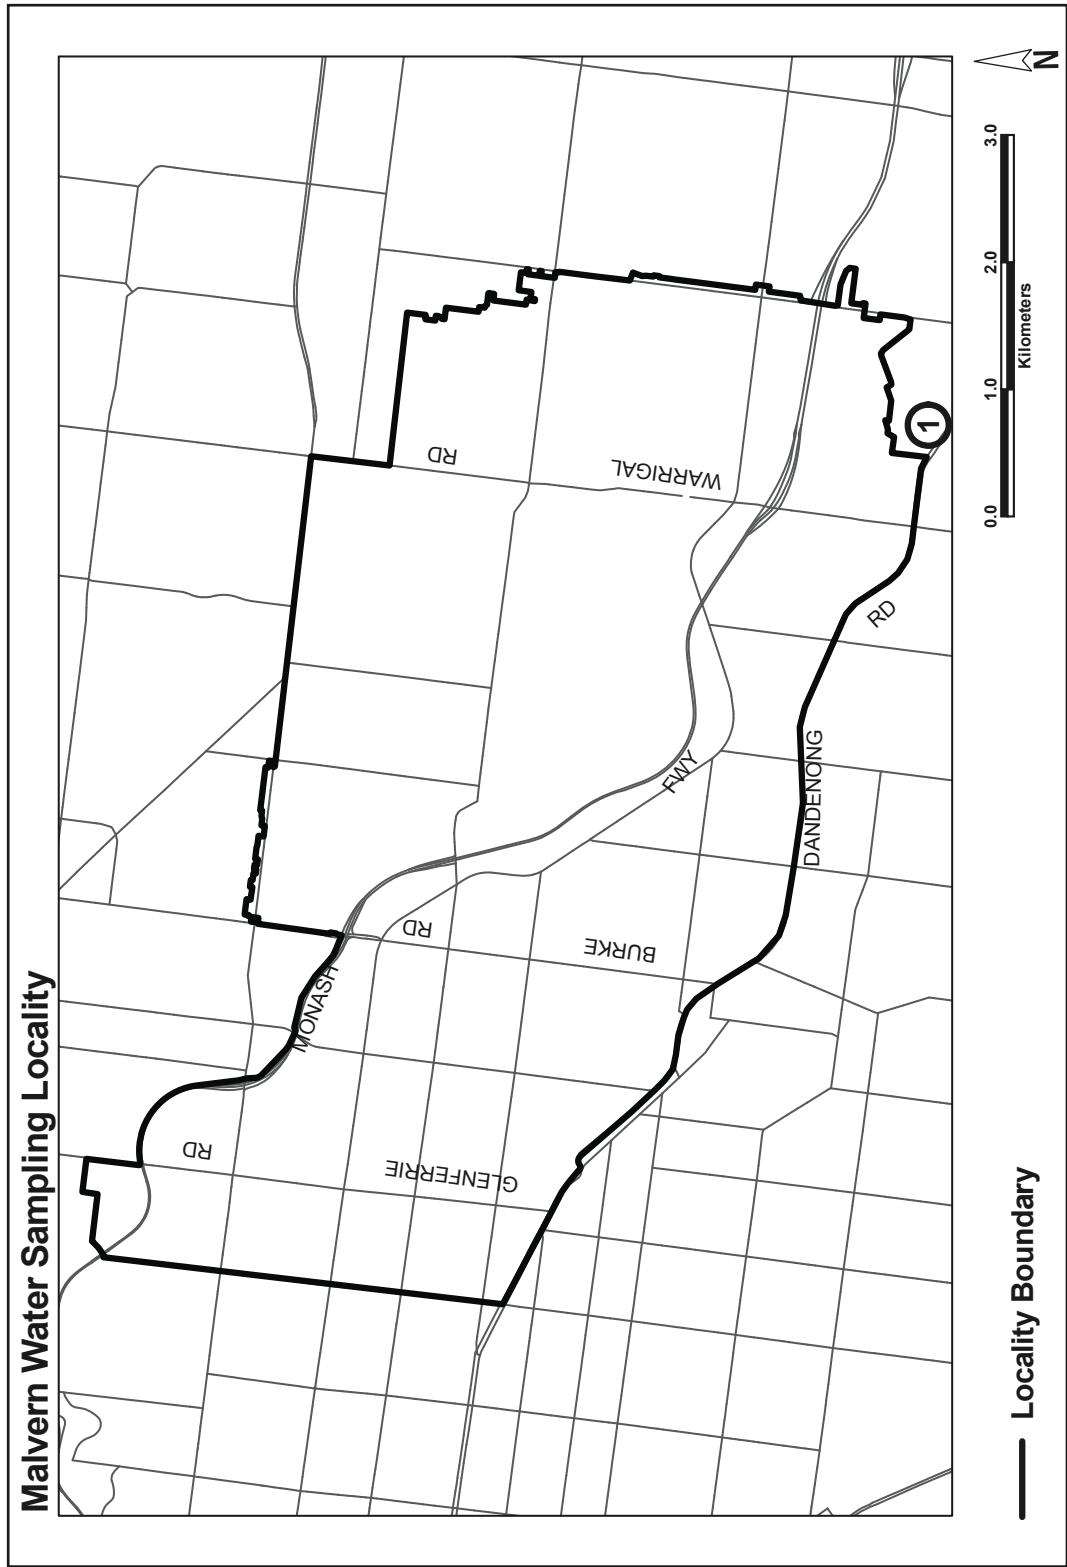

WATER SAMPLING LOCALITY NAME: MITCHAM

The co-ordinates listed in the table below are referenced on the following diagram by commencing at co-ordinate 1 and proceeding anti-clockwise.

Co-ordinates are based on Geocentric Datum of Australia, Map Grid of Australia 1994 (MGA) Zone 55.

Co-ordinate	Easting	Northing	Co-ordinate	Easting	Northing
1	334651.5	5814956.8	36	334181.2	5813994.5
2	334650.5	5814949.8	37	334172.8	5813975.3
3	334637.2	5814836.2	38	334168.9	5813944.9
4	334586.9	5814840.3	39	334173.5	5813944.1
5	334580.4	5814781.4	40	334169.5	5813914.0
6	334570.8	5814764.2	41	334119.8	5813920.6
7	334565.0	5814718.8	42	334115.9	5813890.7
8	334534.8	5814721.9	43	334146.4	5813886.5
9	334520.3	5814584.1	44	334142.3	5813856.4
10	334511.1	5814562.4	45	334146.3	5813855.9
11	334543.7	5814511.6	46	334149.5	5813803.1
12	334339.1	5814459.5	47	334163.9	5813797.8
13	334333.7	5814410.7	48	334153.6	5813773.0
14	334331.8	5814394.5	49	334150.6	5813748.8
15	334325.1	5814336.9	50	334145.0	5813706.4
16	334323.5	5814339.1	51	334130.0	5813708.4
17	334320.9	5814341.8	52	334128.4	5813696.4
18	334319.1	5814343.3	53	334083.1	5813702.5
19	334316.2	5814345.3	54	334093.3	5813781.2
20	334311.7	5814347.4	55	333899.6	5813807.6
21	334305.1	5814348.9	56	333816.1	5813819.1
22	334297.1	5814348.4	57	333757.4	5813827.7
23	334285.8	5814345.9	58	333760.3	5813852.1
24	334264.4	5814339.7	59	333729.5	5813850.1
25	334263.2	5814329.7	60	333727.3	5813832.0
26	334257.8	5814285.9	61	333697.2	5813836.1
27	334219.7	5814291.0	62	333700.3	5813861.6
28	334217.8	5814276.1	63	333654.2	5813867.8
29	334214.9	5814256.3	64	333639.7	5813874.5
30	334200.0	5814135.2	65	333597.4	5813879.9
31	334195.0	5814115.6	66	333591.9	5813834.0
32	334190.3	5814079.3	67	333508.0	5813845.5
33	334170.7	5814082.0	68	333505.3	5813825.9
34	334167.7	5814057.8	69	333423.6	5813837.6
35	334188.9	5814054.9	70	333423.2	5813834.5